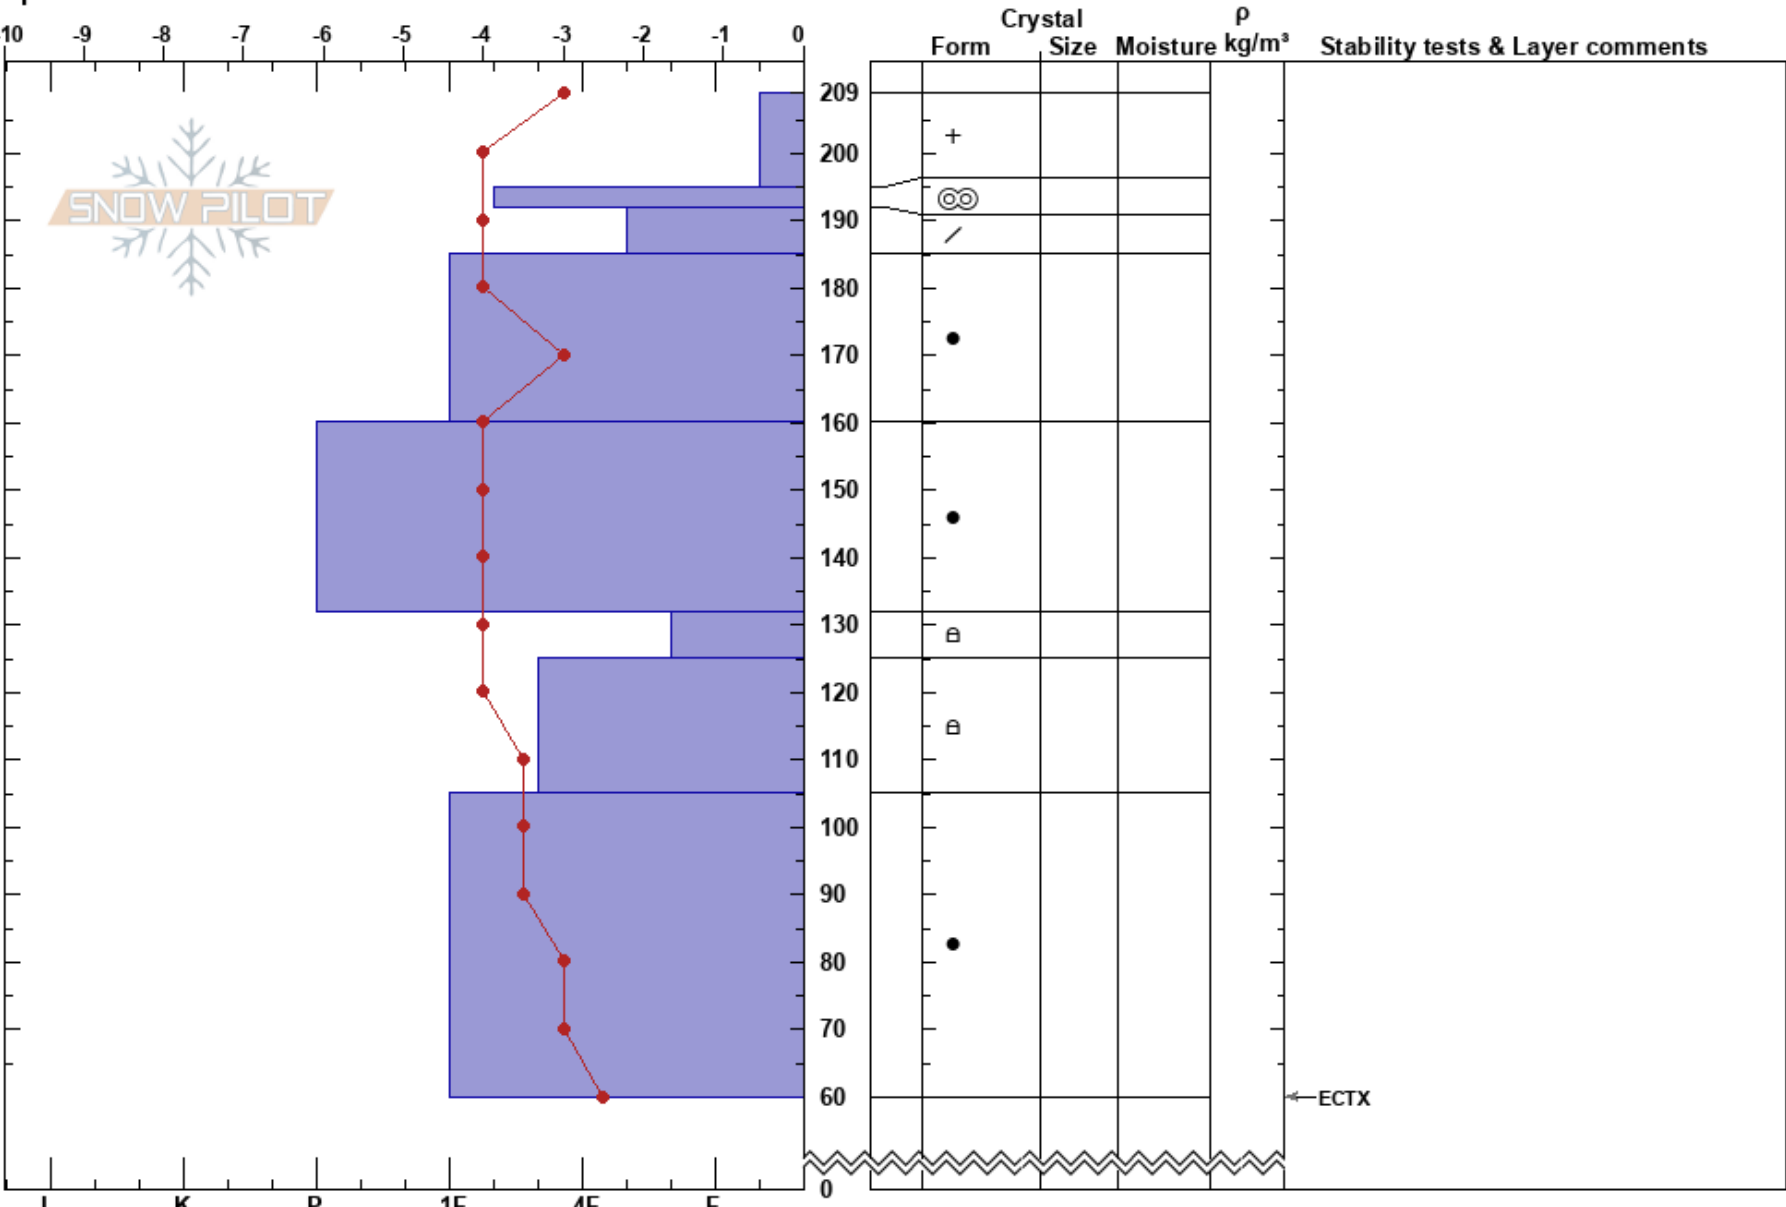

Julie's Backside  
La Sal Mountains  
UT  
Elevation: 11161 ft  
Aspect: 35°  
Specifics:

Dave Garcia  
03/29/2022 - 1:00pm  
Co-ord: 38.46177N, -109.24985W  
Slope Angle: 37°  
Wind Loading:

Stability: Good  
Air Temperature: 0°C  
Sky Cover: OVC  
Precipitation: S-1  
Wind: Calm

HS:209  
Layer Notes:  
132-125cm: Problematic layer

Notes: