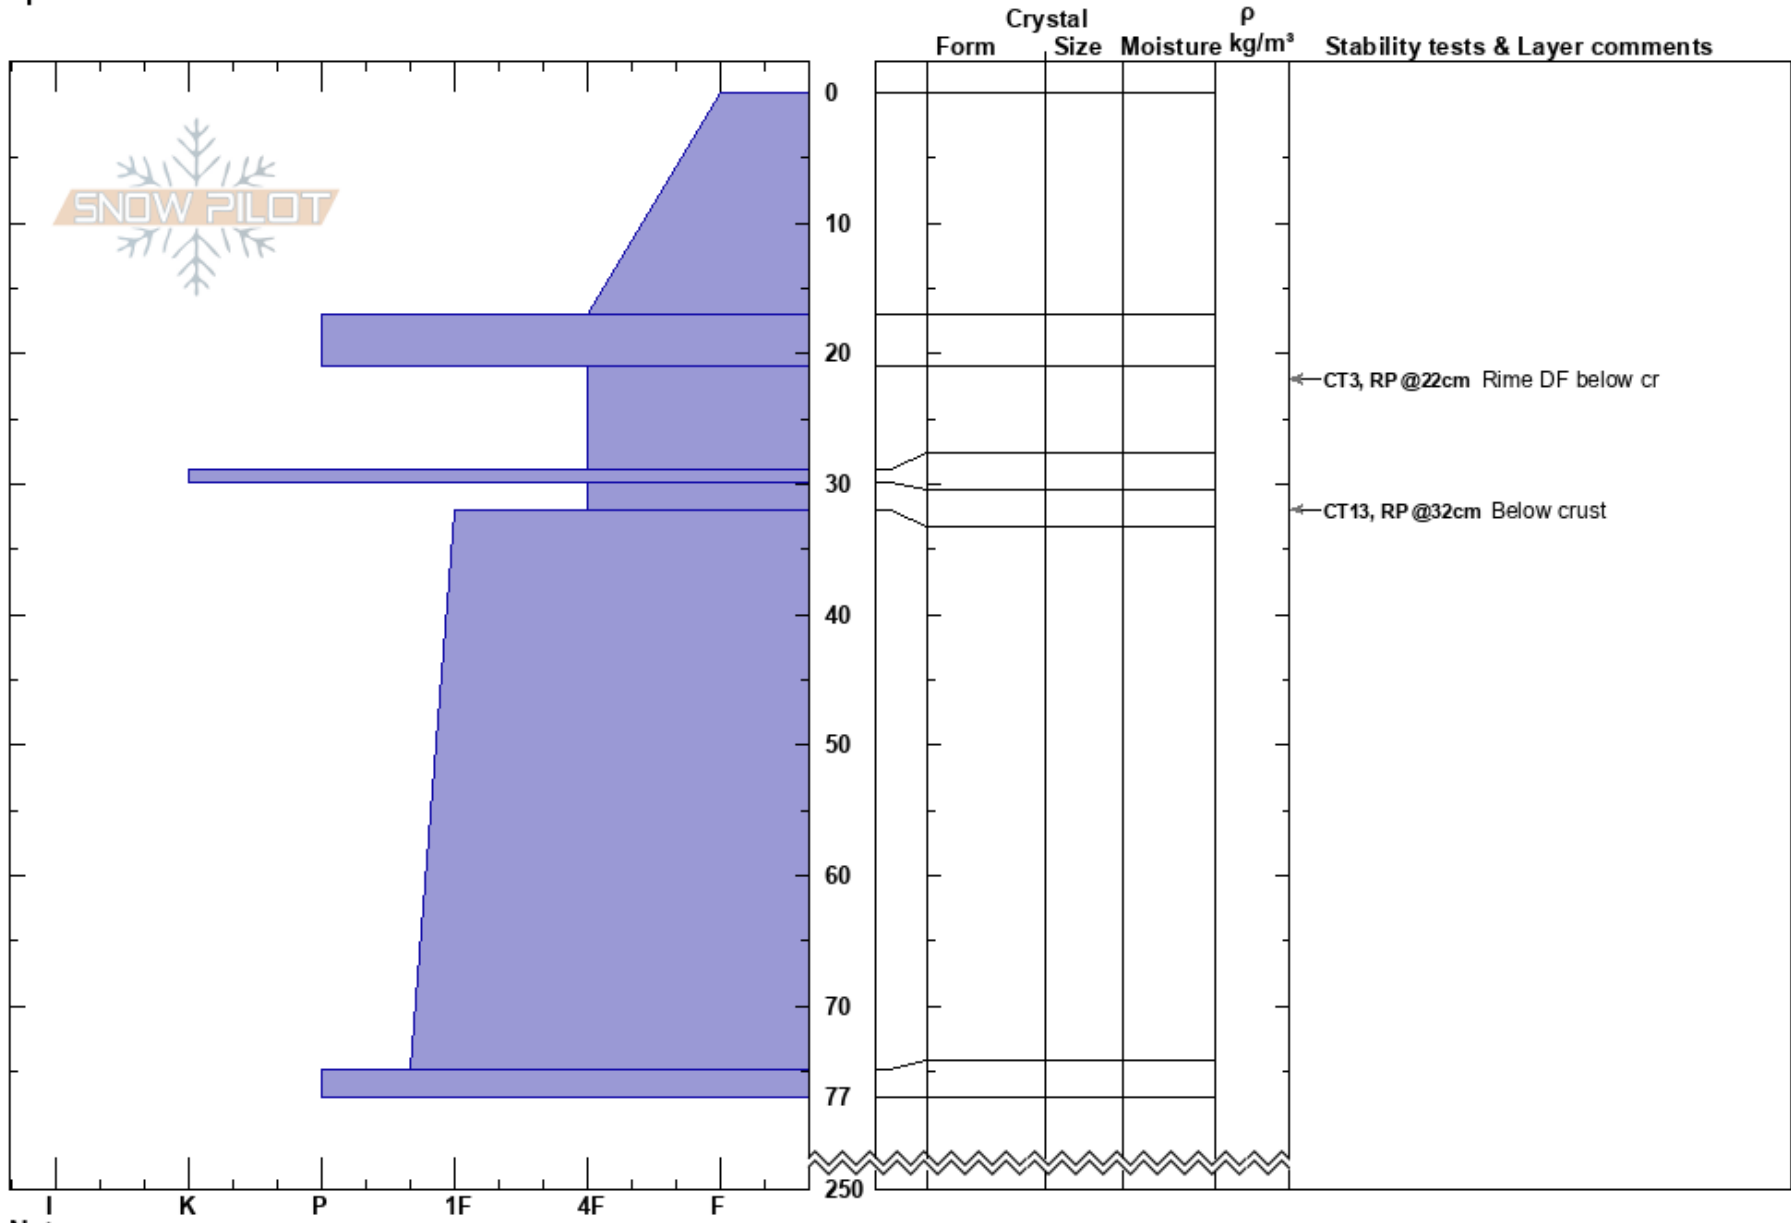

Eldorado
 Monashee
 BC
 Elevation: 2120 m
 Aspect: W
 Specifics:

Mustang Powder
 29/03/2022 - 10:20
 Co-ord:
 Slope Angle: 20°
 Wind Loading:

Stability: **HS:250**
 Air Temperature: -2°C **PF: 40** 29-30cm: Problematic layer
 Sky Cover: FEW
 Precipitation: NO
 Wind: SW Light Breeze