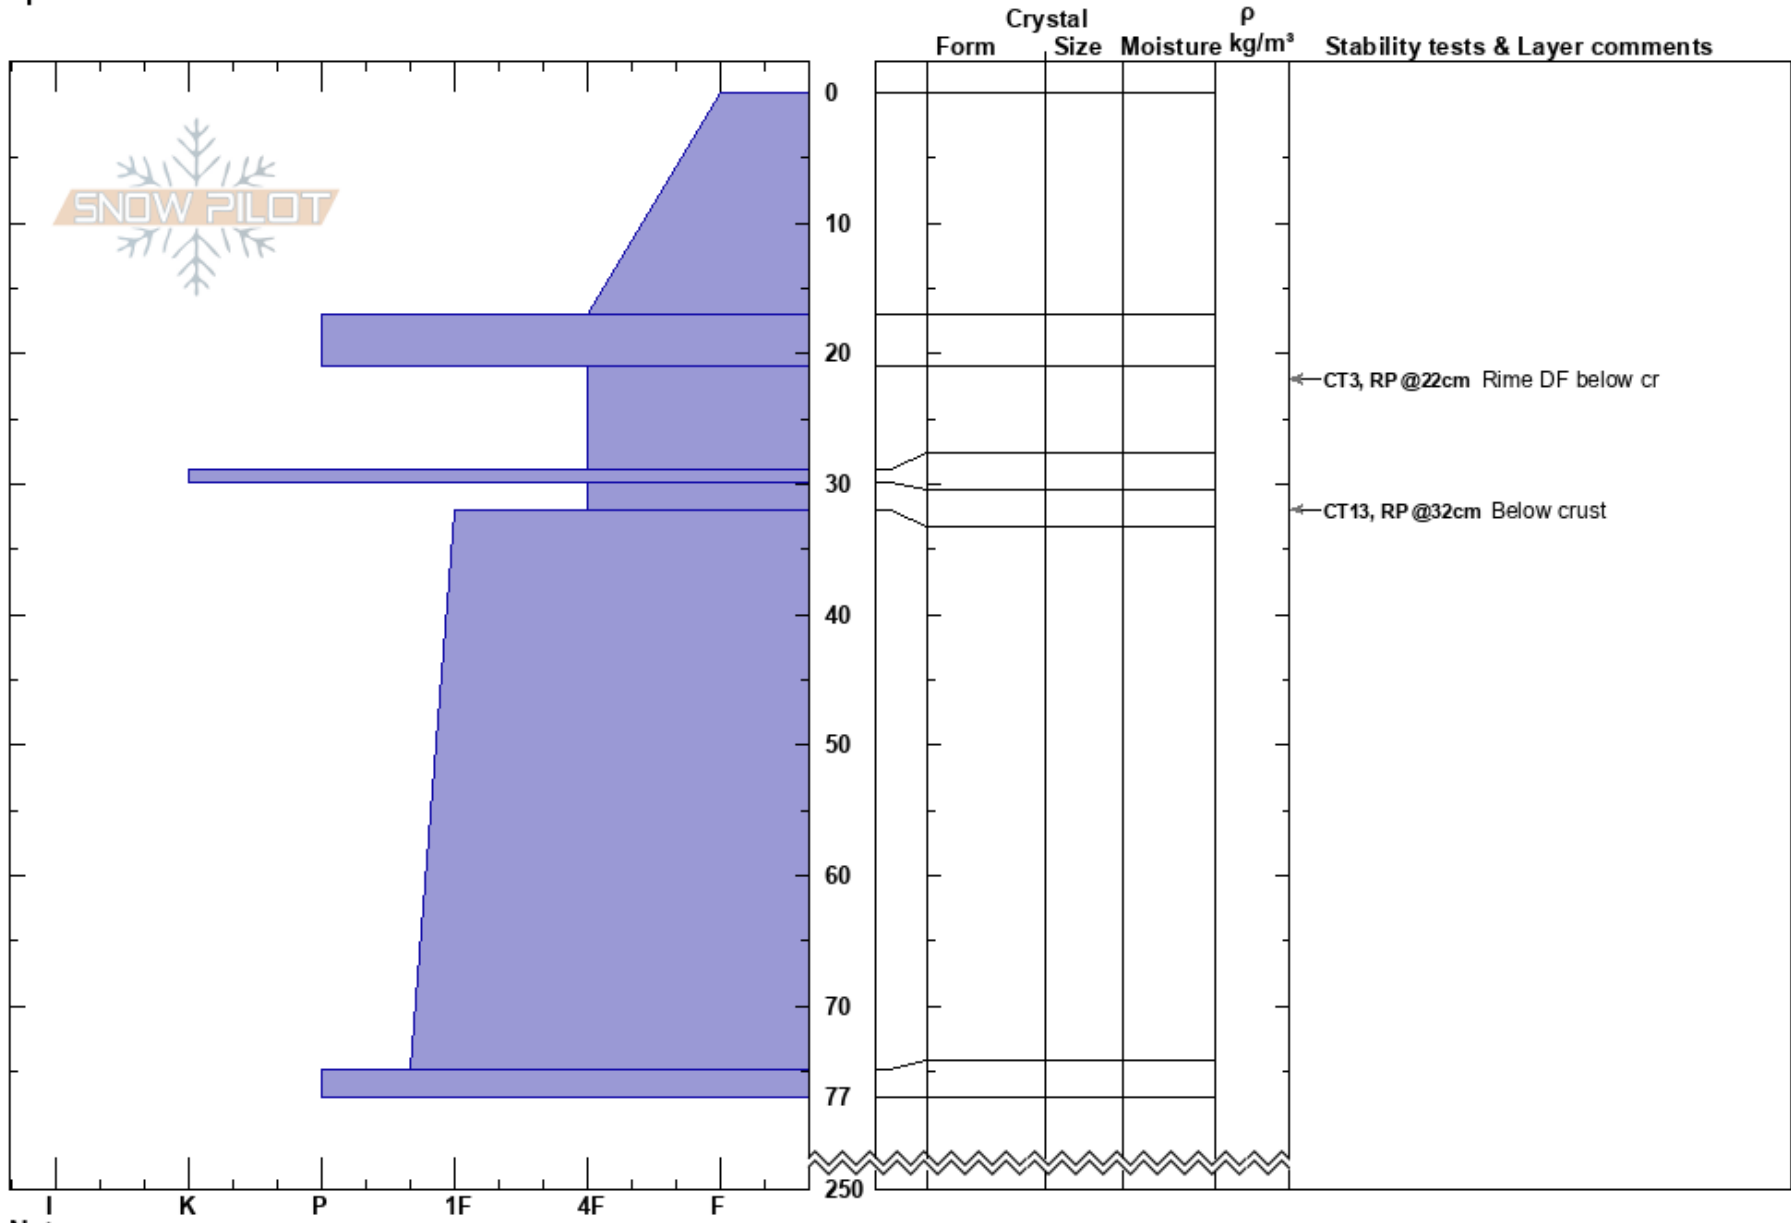

Eldorado  
 Monashee  
 BC  
 Elevation: 2120 m  
 Aspect: W  
 Specifics:

Mustang Powder  
 29/03/2022 - 10:20  
 Co-ord:  
 Slope Angle: 20°  
 Wind Loading:

Stability: **HS:250**  
 Air Temperature: -2°C **PF: 40** 29-30cm: Problematic layer  
 Sky Cover: FEW  
 Precipitation: NO  
 Wind: SW Light Breeze