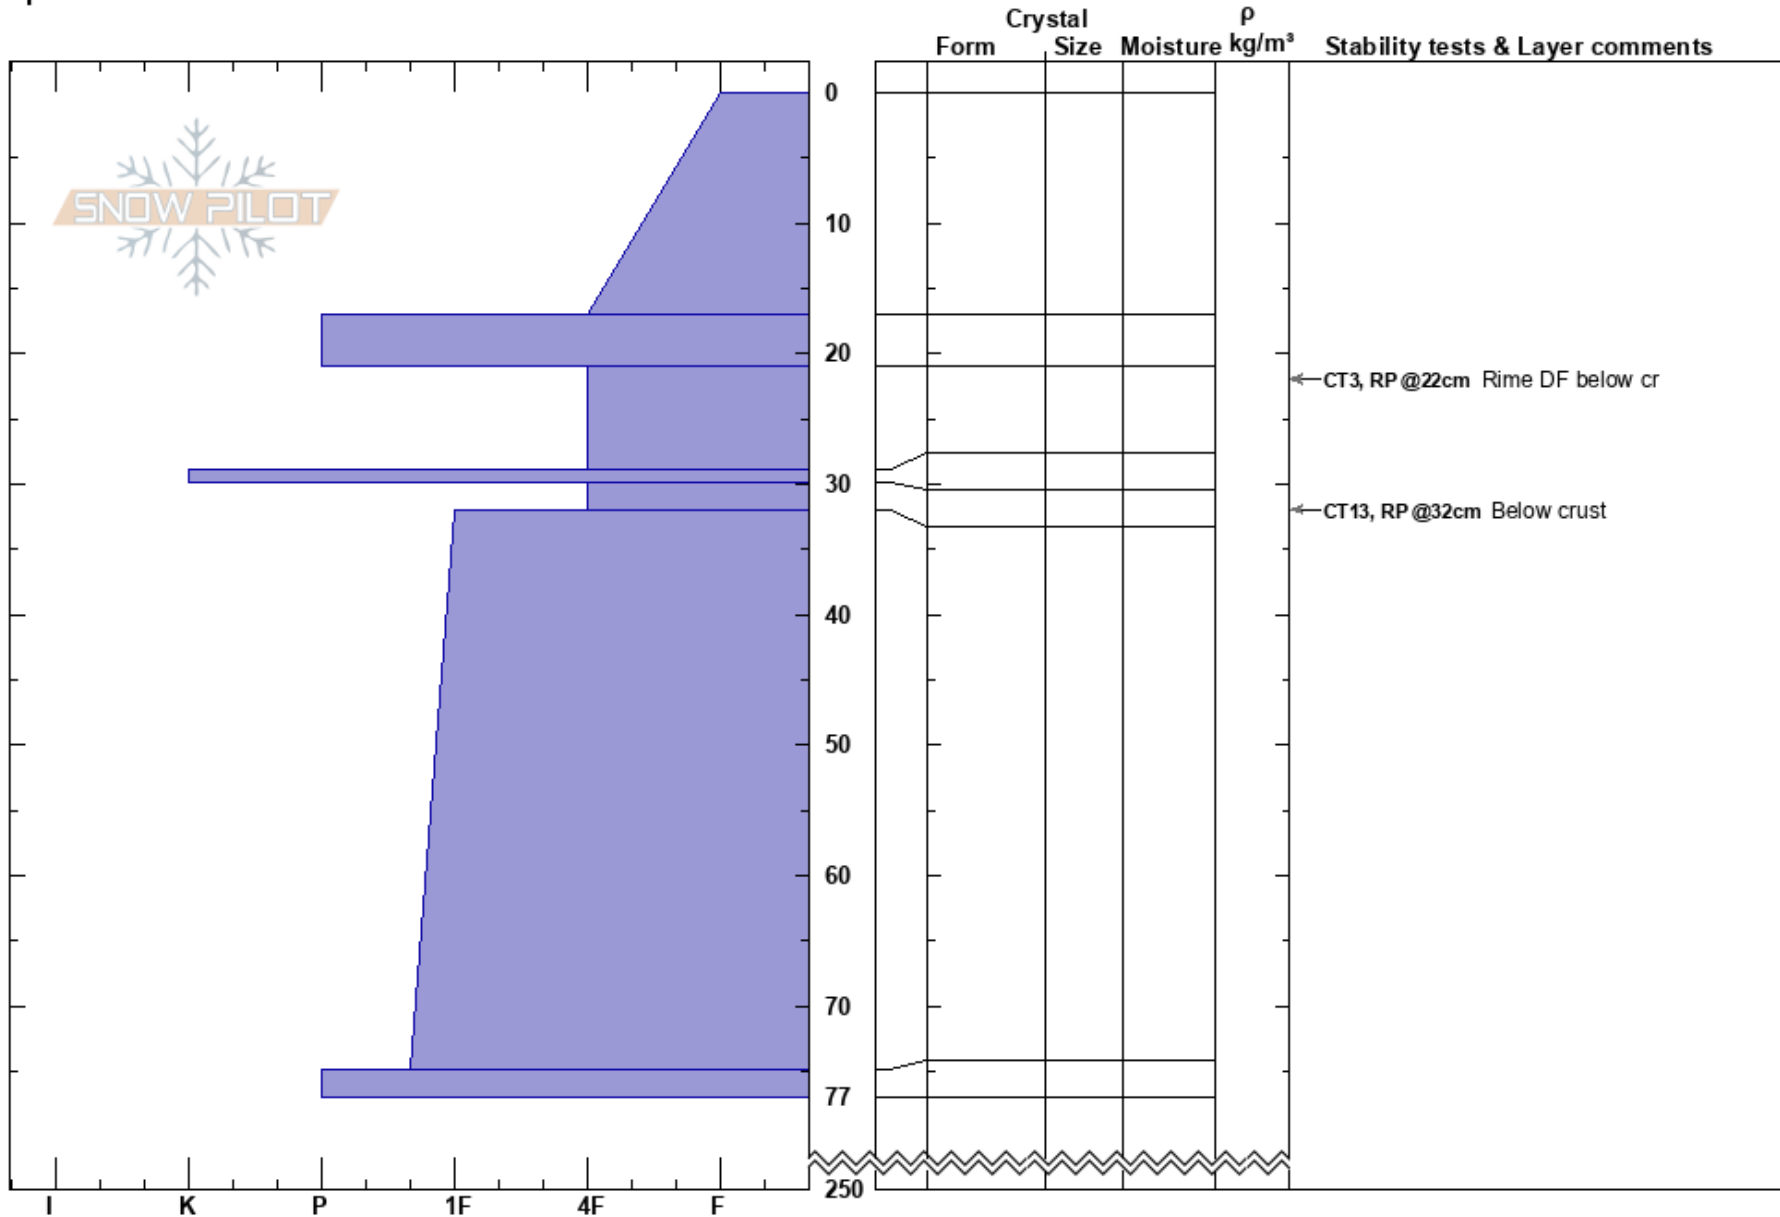

Eldorado  
 Monashee  
 BC  
 Elevation: 2120 m  
 Aspect: W  
 Specifics:

Mustang Powder  
 29/03/2022 - 10:20  
 Co-ord:  
 Slope Angle: 20°  
 Wind Loading:

Stability: **HS:250**  
 Air Temperature: -2°C **PF: 40** 29-30cm: Problematic layer  
 Sky Cover: FEW  
 Precipitation: NO  
 Wind: SW Light Breeze