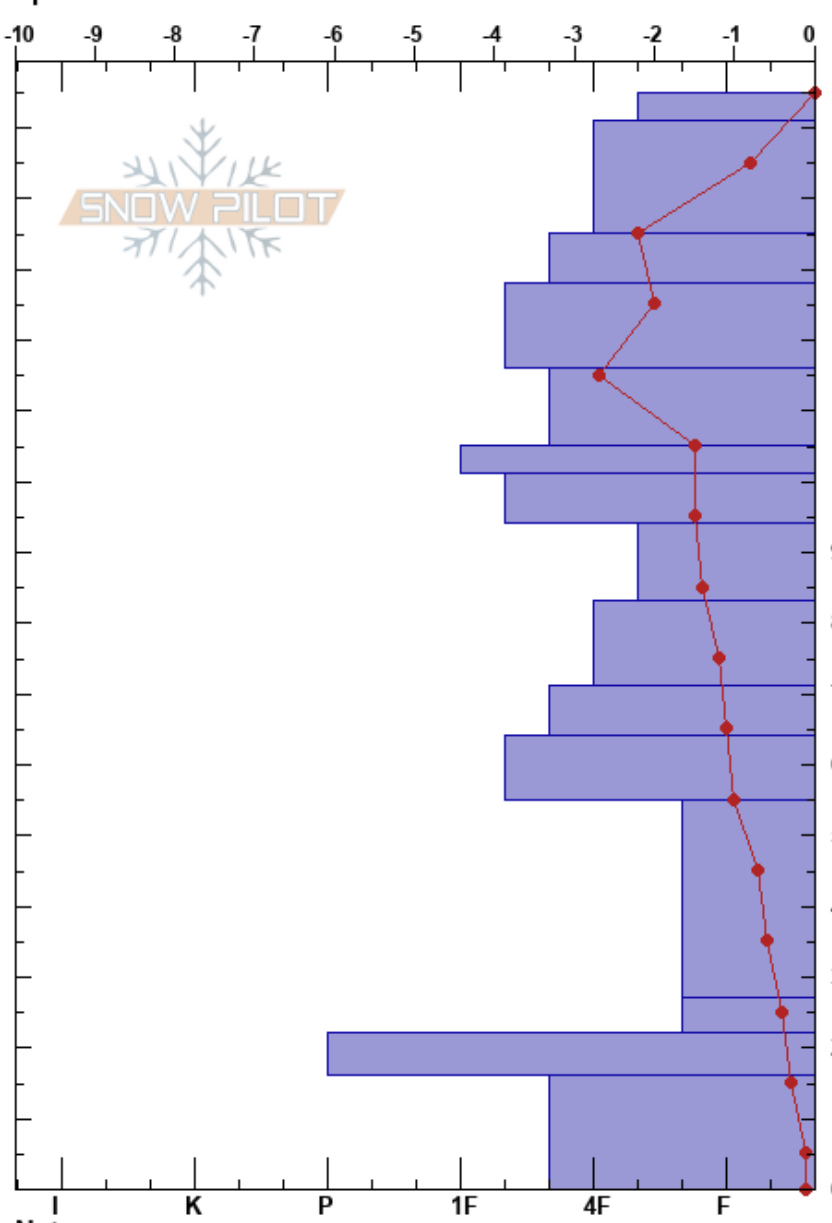

Grizzly Gulch 2  
 Wasatch Range  
 UT  
 Elevation: 9877 ft  
 Aspect: NW  
 Specifics:

Cameron Sherr  
 03/25/2022 - 3:00am  
 Co-ord: 40.59501N, -111.61124W  
 Slope Angle: 19°  
 Wind Loading: no

Stability:  
 Air Temperature: 12°C  
 Sky Cover: CLR  
 Precipitation: NO  
 Wind: E Calm

HS: 155  
 PF: 22  
 PS: 7  
 Layer Notes:

Elev (cm)	Crystal		Moisture	$\rho$ kg/m <sup>3</sup>	Stability tests & Layer comments
	Form	Size			
155					
150	☉	4	V	247	
140	●	0.3-0.5	M	331	
130	●	0.1-0.3	M	254	← PST100/100 (End) @130cm
120	●	0.3	M	315	
110	●	0.5-1	M	325	
100	●	0.5-1	M	349	
90	●	1	M	404	
80	⊖	2	D-M	370	
70	⊖	1-2	D-M	349	
60	⊖	1	D-M	386	
50				347	
40	^	4	D-M	360	
30				368	
20	^ (⊖)	2-4 (2)	D-M	388	
10	■	1	D		
0	^	1-2	D		