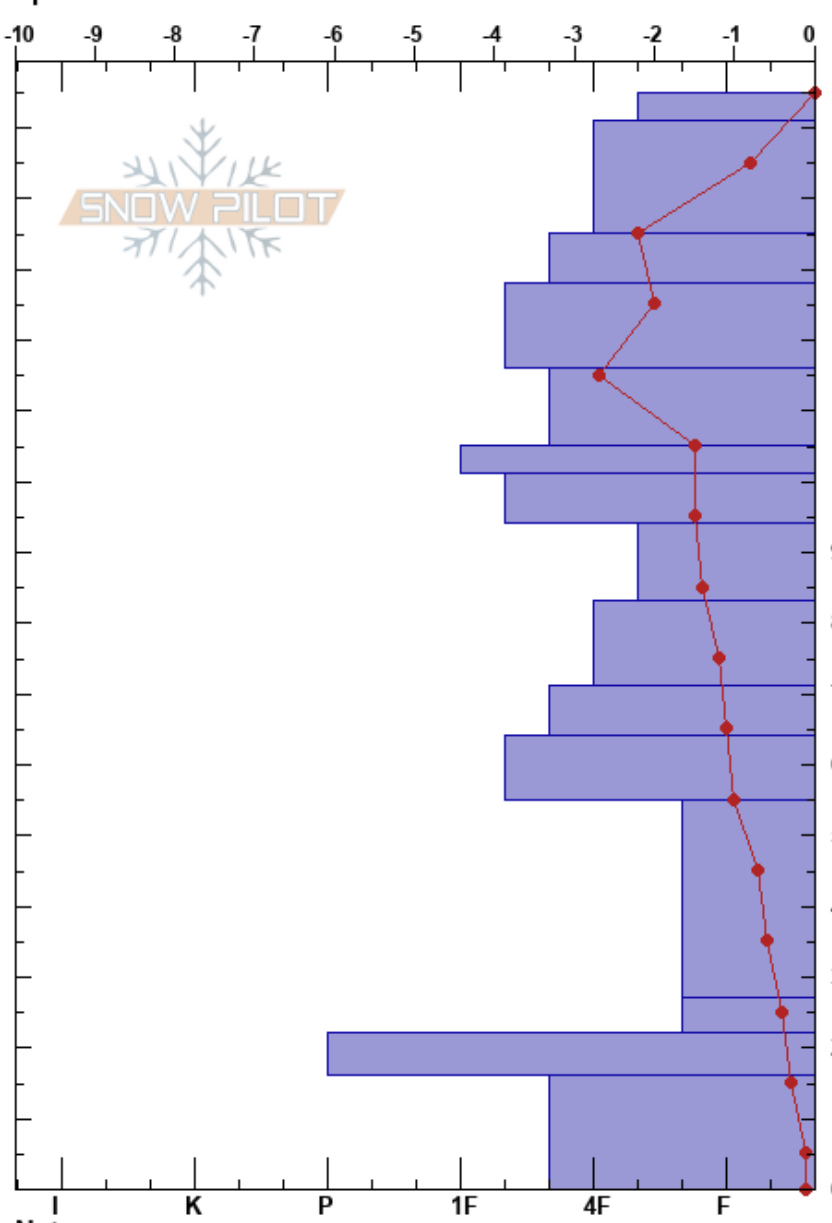

Grizzly Gulch 2
 Wasatch Range
 UT
 Elevation: 9877 ft
 Aspect: NW
 Specifics:

Cameron Sherr
 03/25/2022 - 3:00am
 Co-ord: 40.59501N, -111.61124W
 Slope Angle: 19°
 Wind Loading: no

Stability:
 Air Temperature: 12°C
 Sky Cover: CLR
 Precipitation: NO
 Wind: E Calm

HS: 155
 PF: 22
 PS: 7
 Layer Notes:

Form	Crystal		Moisture	ρ kg/m ³	Stability tests & Layer comments
	Size				
☉	4		V	247	
●	0.3-0.5		M	331	
●	0.1-0.3		M	254	← PST100/100 (End) @130cm
●	0.3		M	315	
●	0.5-1		M	325	
●	0.5-1		M	349	
●	1		M	404	
⊖	2		D-M	370	
⊖	1-2		D-M	349	
⊖	1		D-M	386	
⊖	1		D-M	347	
^	4		D-M	360	
				368	
^ (⊖)	2-4 (2)		D-M	388	
■	1		D		
^	1-2		D		