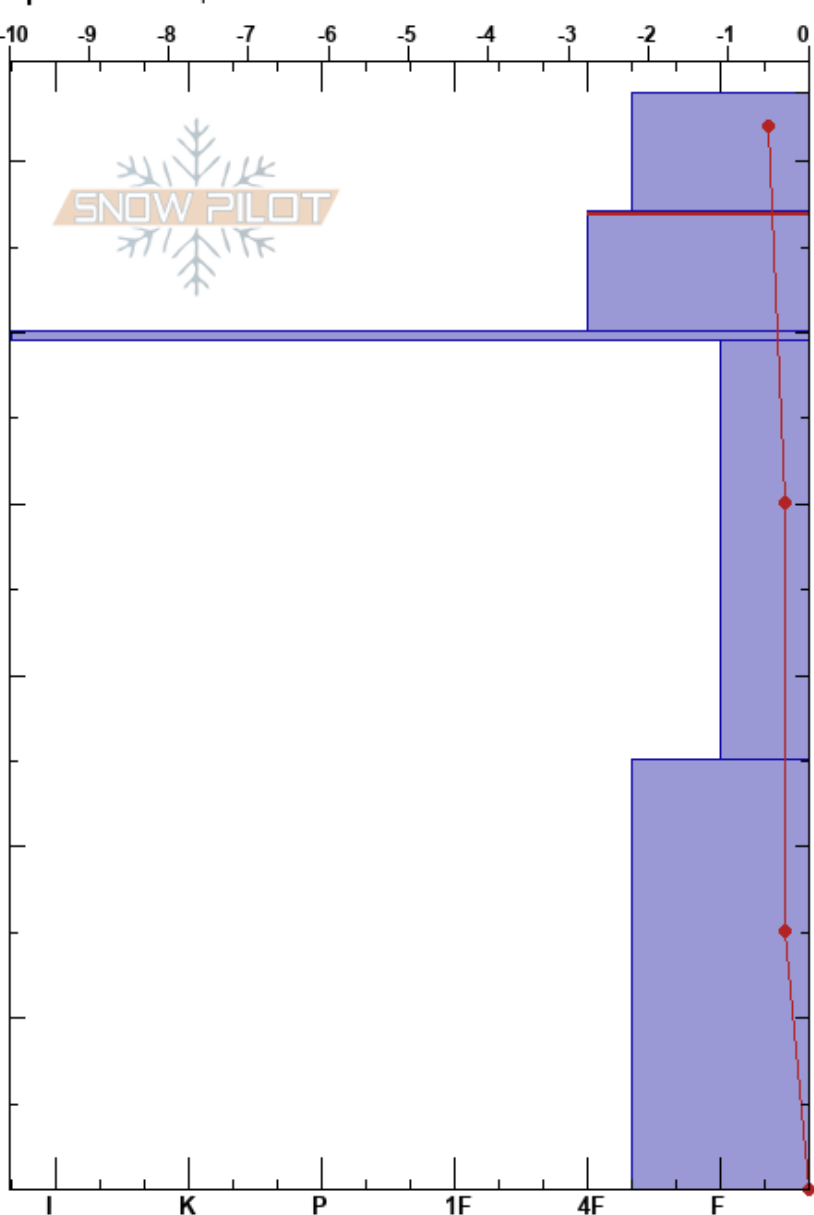

Campagneda 2
 Livigno
 Italy
Elevation: 2298 m
Aspect:
Specifics: Poor pit location

Aldo Borghi
 27/03/2022 - 12:00
Co-ord: 46.30068N, 9.96236E
Slope Angle:
Wind Loading:

Stability:
Air Temperature: 8°C
Sky Cover: CLR
Precipitation: NO
Wind: N Calm

HS: 64
Layer Notes:
 57-50cm: Problematic layer
 50-49.5cm: Lente di ghiaccio

| Form | Crystal | | Moisture | ρ kg/m ³ | Stability tests & Layer comments |
|------|---------|--|----------|-----------------------------|----------------------------------|
| | Size | | | | |
| ○ | 2-2 | | D-M | 270 | |
| ● | 3 | | M-W | 280 | |
| ■ | | | D | 270 | 50-49.5cm: Lente di ghiaccio |
| ⊗ | 4 | | | 270 | |
| ● | | | M | 300 | |