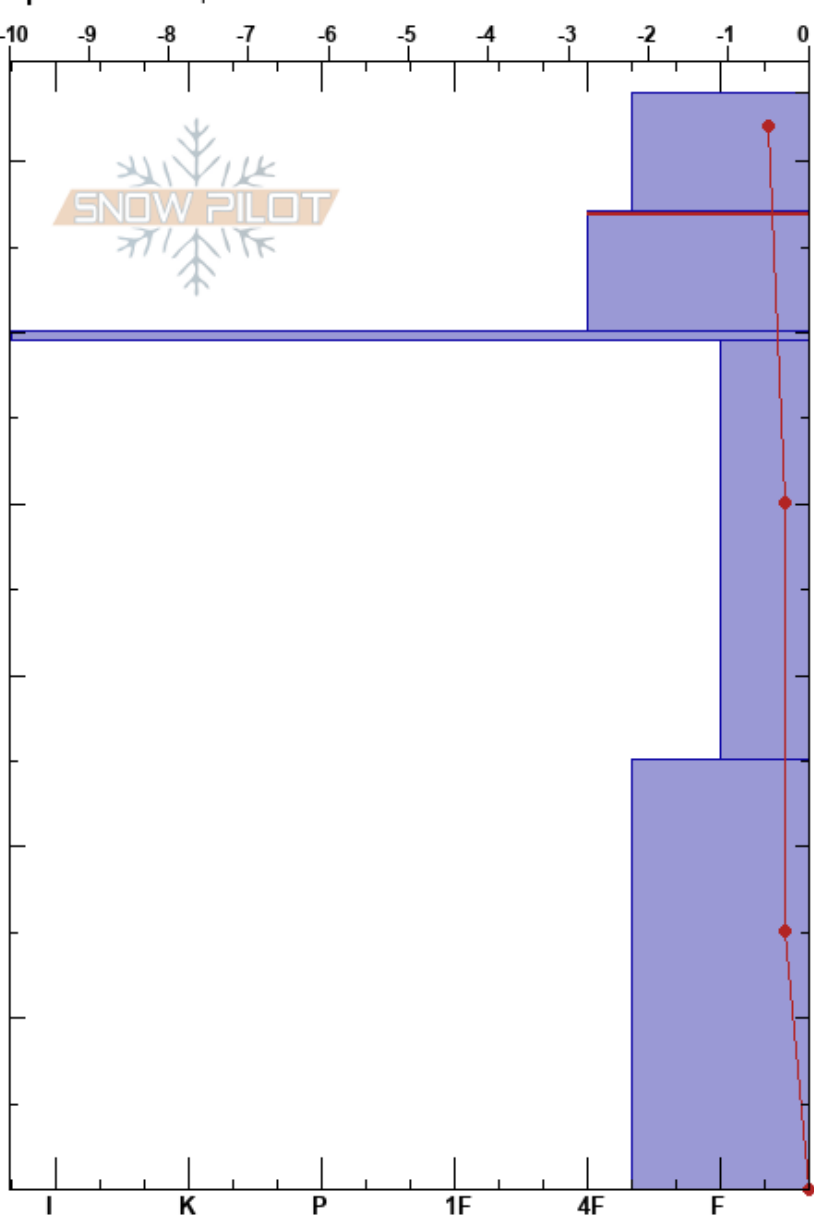

Campagneda 2
 Livigno
 Italy
Elevation: 2298 m
Aspect:
Specifics: Poor pit location

Aldo Borghi
 27/03/2022 - 12:00
Co-ord: 46.30068N, 9.96236E
Slope Angle:
Wind Loading:

Stability:
Air Temperature: 8°C
Sky Cover: CLR
Precipitation: NO
Wind: N Calm

HS: 64
Layer Notes:
 57-50cm: Problematic layer
 50-49.5cm: Lente di ghiaccio

Form	Crystal		Moisture	ρ kg/m ³	Stability tests & Layer comments
	Size				
○	2-2		D-M	270	
●	3		M-W	280	
■			D	270	50-49.5cm: Lente di ghiaccio
⊗	4			270	
●			M	300	