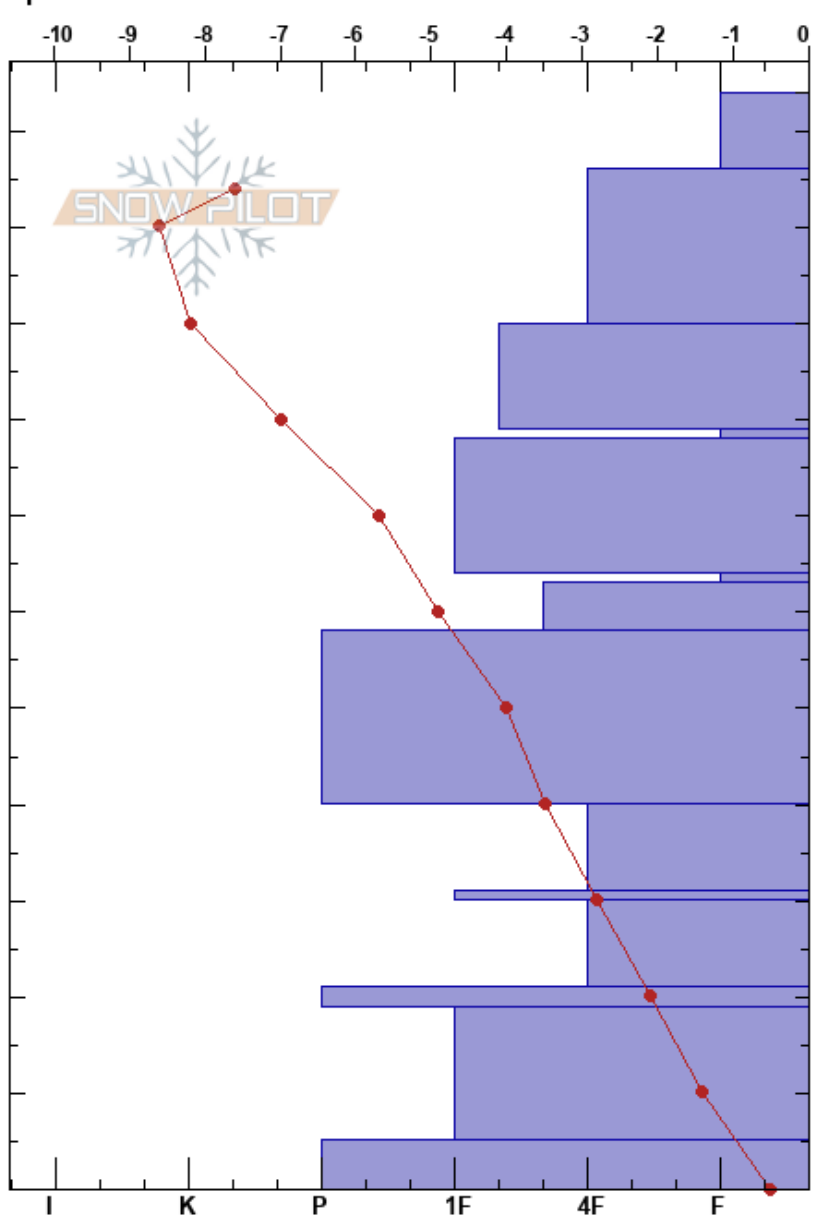

Monthly, summit plot.
 Purcell
 BC
 Elevation: 2340 m
 Aspect: NE
 Specifics:

Panorama Avalanche Office
 11/02/2020 - 11:00
 Co-ord:
 Slope Angle: 0°
 Wind Loading: no

Stability:
 Air Temperature: -10.4°C PF: 55
 Sky Cover: BKN
 Precipitation: S-1
 Wind: SW Light Breeze

Layer Notes:

Elevation (m)	Crystal		Moisture	ρ kg/m ³	Stability tests & Layer comments
	Form	Size			
114					
110	/	2	D	75	
100	□	1	D	180	
90	□	1	D	230	
80	∇	2	D	280	
70	⊖	1	D	280	
60	∇	5	D	280	
50	⊖	1	D	370	
40	□	2	D	270	
30	⊙⊙		D	230	
20	□	4	D	230	← CT23, BRK @23cm
10	⊙⊙		D	230	← CT23, BRK @18cm
0	^		D	300	← ECTX

Notes: Sheltered opening area on a flat bench BTL. BK, DM