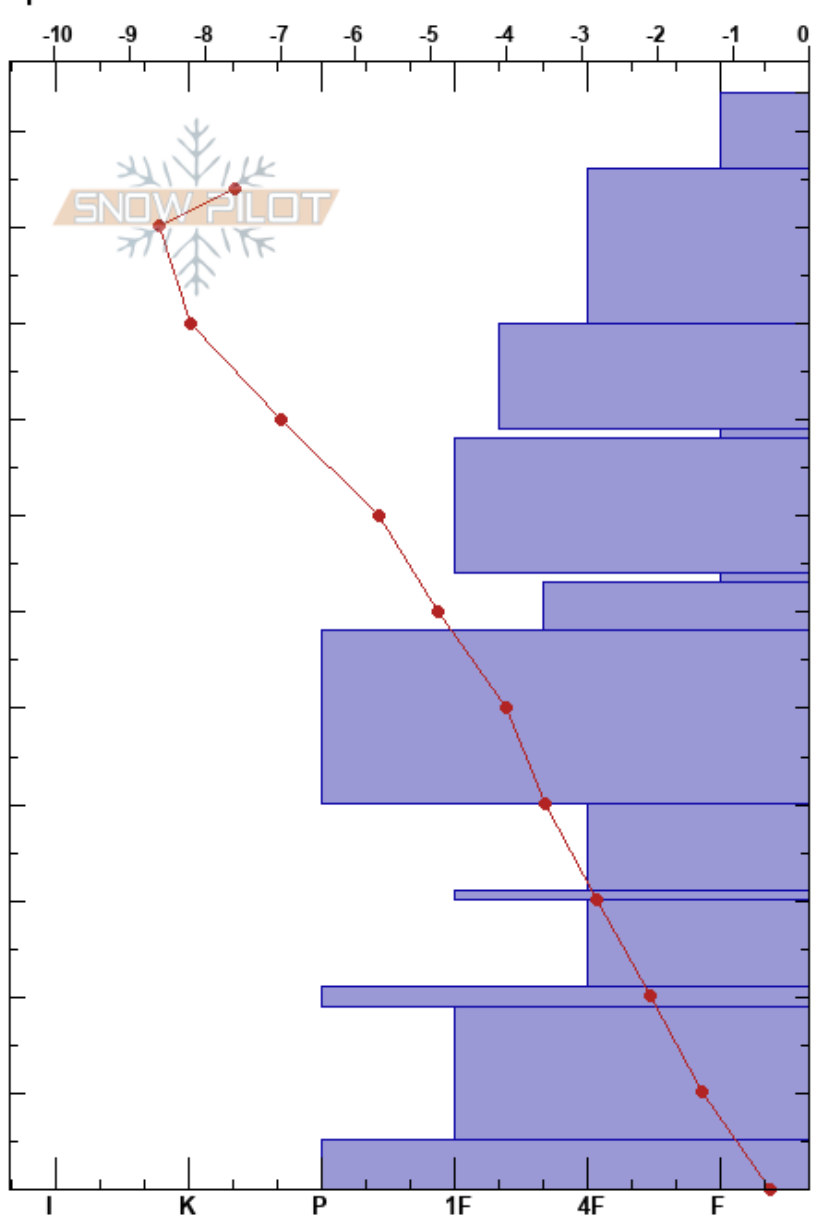

Monthly, summit plot.
 Purcell
 BC
 Elevation: 2340 m
 Aspect: NE
 Specifics:

Panorama Avalanche Office
 11/02/2020 - 11:00
 Co-ord:
 Slope Angle: 0°
 Wind Loading: no

Stability:
 Air Temperature: -10.4°C PF: 55
 Sky Cover: BKN
 Precipitation: S-1
 Wind: SW Light Breeze

Layer Notes:

Elevation (m)	Crystal		Moisture	ρ kg/m ³	Stability tests & Layer comments
	Form	Size			
114					
110	/	2	D	75	
100	□	1	D	180	
90	□	1	D	230	
80	∇	2	D	280	
70	⊖	1	D	280	
60	∇	5	D	280	
50	⊖	1	D	370	
40	□	2	D	270	
30	⊙⊙		D	230	
20	□	4	D	230	← CT23, BRK @23cm
10	⊙⊙		D	230	← CT23, BRK @18cm
0	^		D	300	
	⊙⊙		D	300	← ECTX

Notes: Sheltered opening area on a flat bench BTL. BK, DM