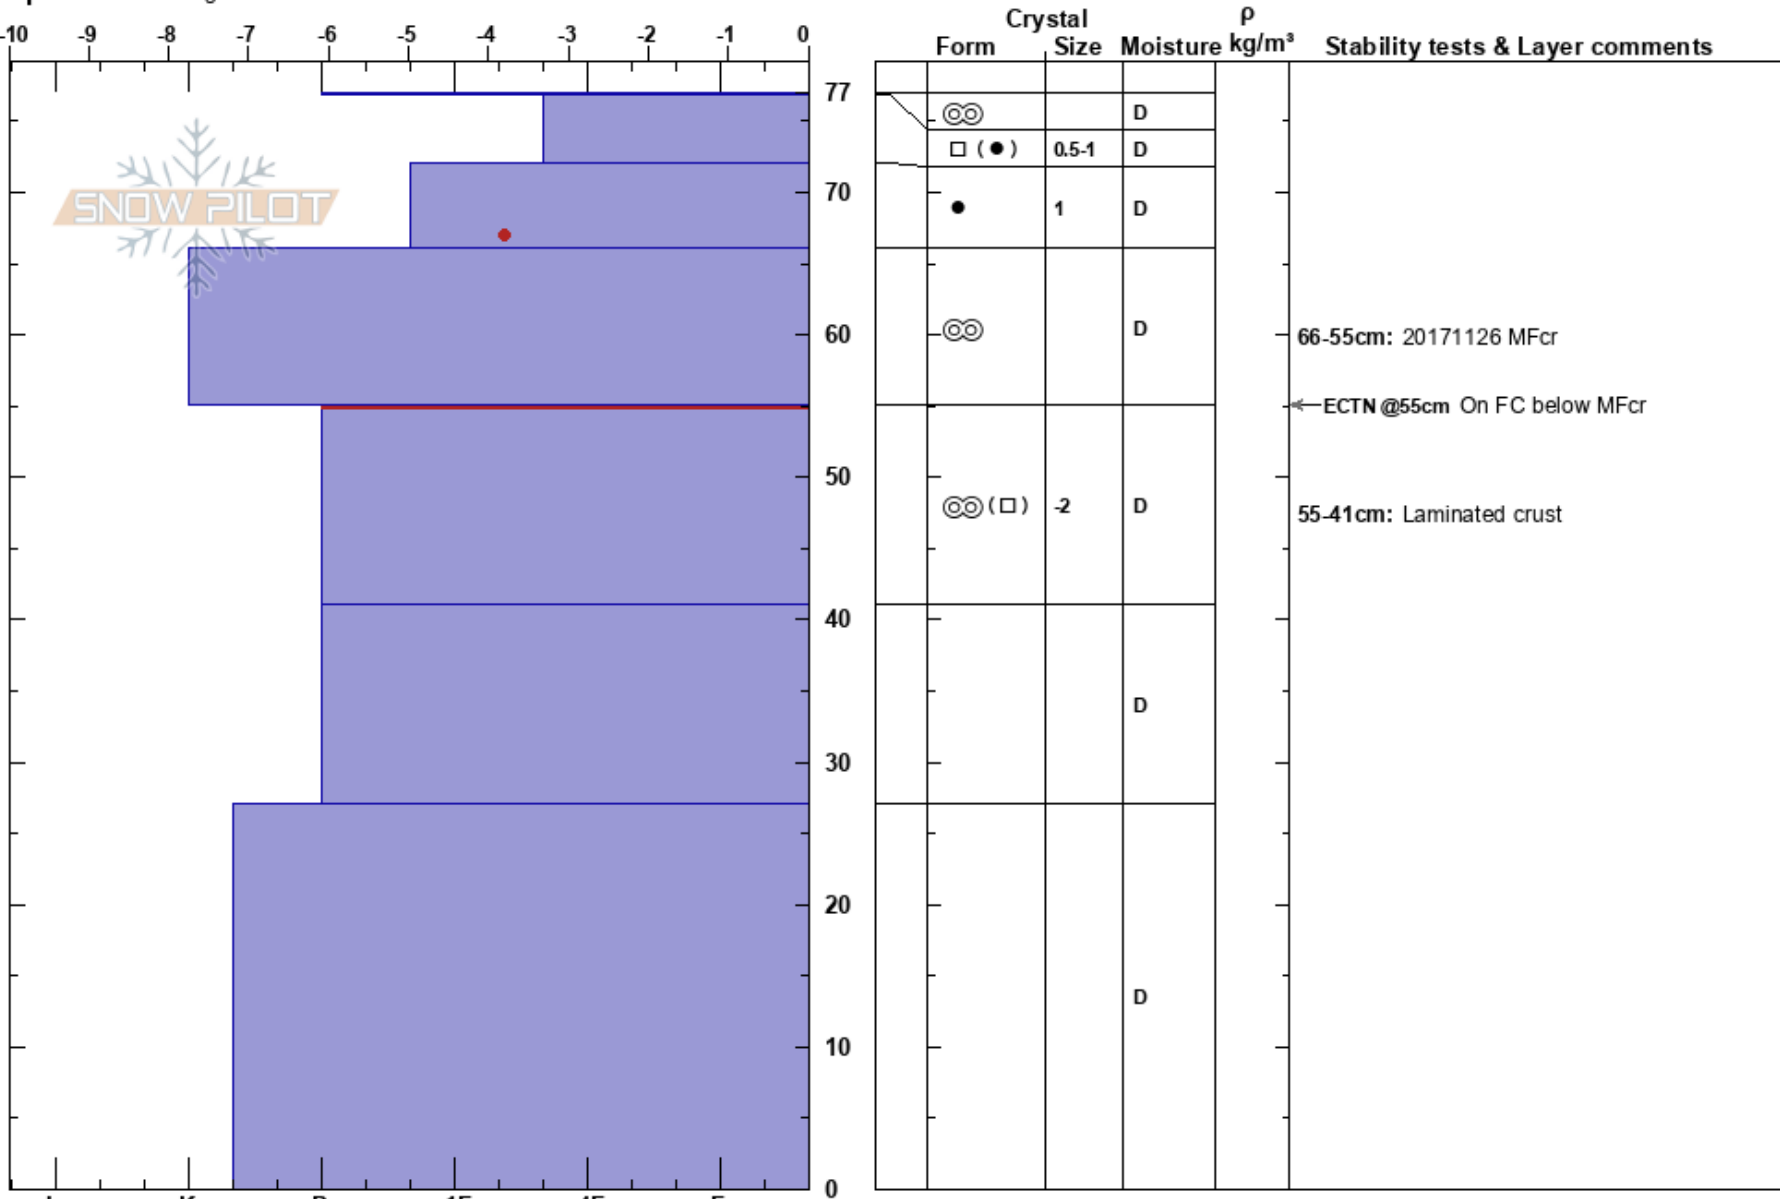

Cart wheel corner  
 Whistler  
 BC  
**Elevation:** 2080 m  
**Aspect:** NW  
**Specifics:** Pit dug in a Ski Area

Stian Langeland  
 12/12/2017 - 10:30  
**Co-ord:** 10U 503531W 5544569N  
**Slope Angle:** 12°  
**Wind Loading:**

**Stability:**  
**Air Temperature:** -1.6°C **PF:** 10  
**Sky Cover:** OVC  
**Precipitation:** NO  
**Wind:** Calm

**Layer Notes:**  
 66-55cm: 20171126 MFcr  
 55-41cm: Laminated crust  
 55-41cm: Problematic layer

**Notes:** Wind exposed and shallow snowpack. Pit site not representative for ALP areas.