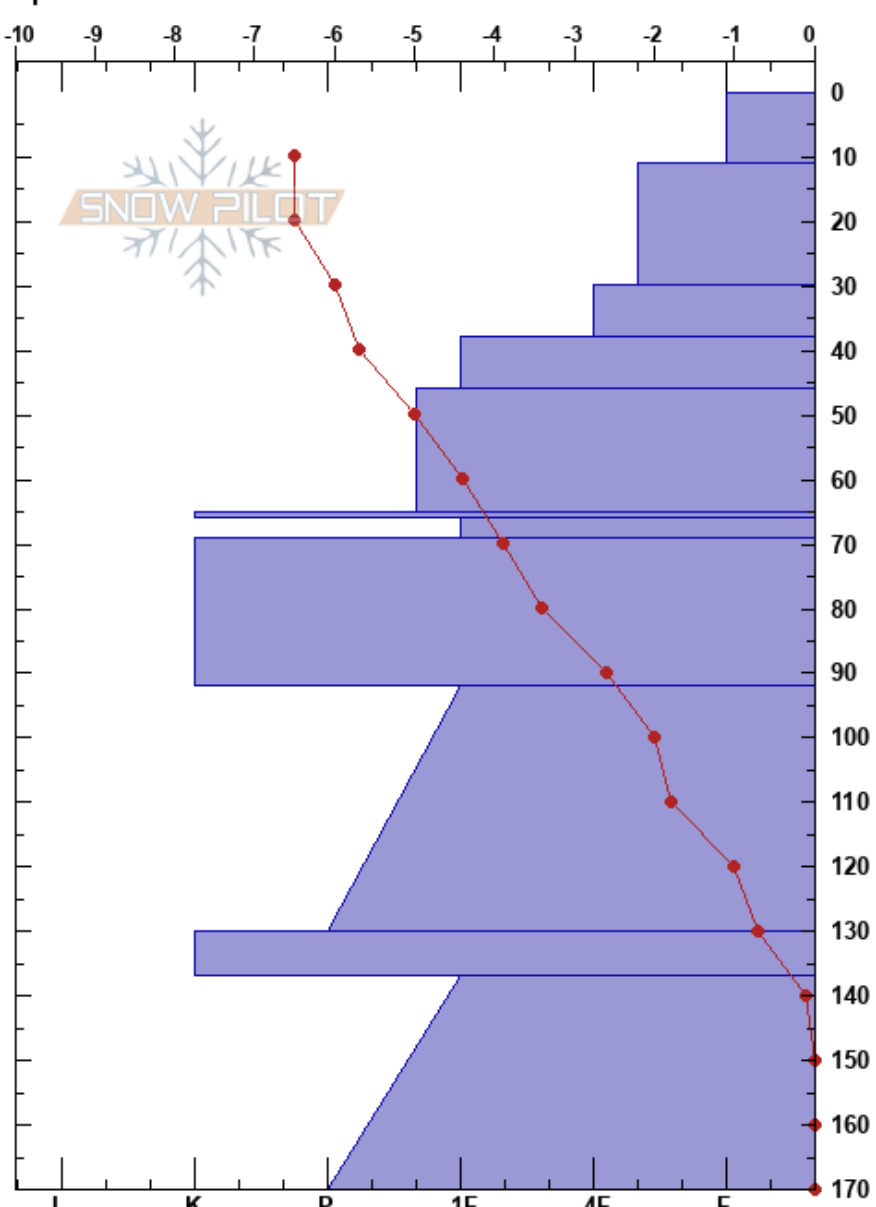

Christines R Fans
 Monashee
 BC
 Elevation: 1995 m
 Aspect: N
 Specifics:

Mustang Powder
 21/12/2021 - 14:00
 Co-ord: 11U 379948W 5666554N
 Slope Angle: 27°
 Wind Loading:

Stability: **HS: 170**
 Air Temperature: -8°C
 Sky Cover: OVC
 Precipitation: NO
 Wind: Calm

PF: 63
 69-92cm: Laminated crust, Dec 2.
 69-92cm: Problematic layer
 130-137cm: Nov 2 rain crust

Form	Crystal		Moisture	ρ kg/m³	Stability tests & Layer comments
	Size				
+	2				
+	2		D		
/	1-2		D		
/	1-2		D		
●	1-2		D		
●	1-2		D		
■			D		
□	0.5-1		D		
■			D		69-92cm: Laminated crust, Dec 2.
⊖	0.5-1		D		
■			D		130-137cm: Nov 2 rain crust
□	0.5-1		D		

Notes: Snowpit dug by PM,BD

ECTX Test for Dec 2nd