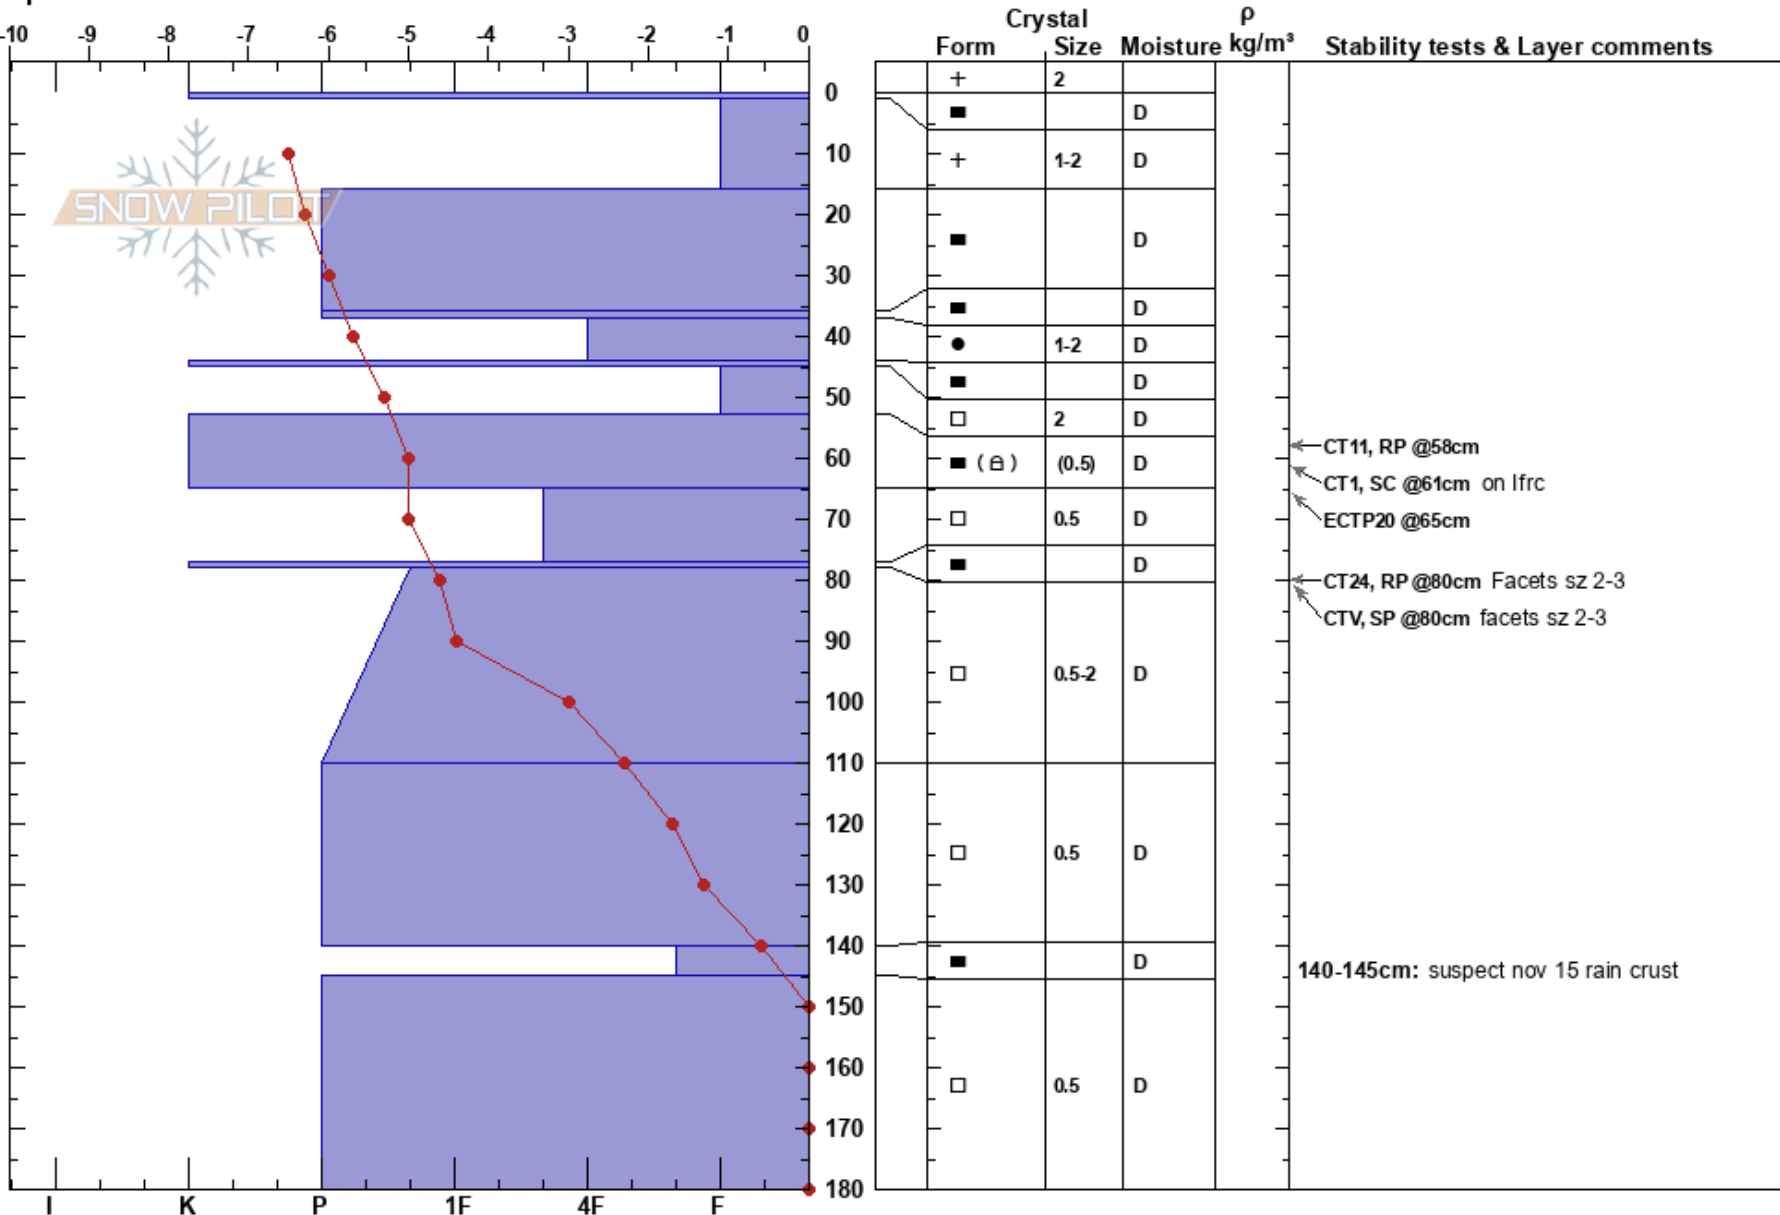

Grace Slick  
 Monashee  
 BC  
 Elevation: 1895 m  
 Aspect: SW  
 Specifics:

Mustang Powder  
 11/12/2021 - 11:30  
 Co-ord: 11U 380102W 5669322N  
 Slope Angle: 35°  
 Wind Loading:

Stability: **HS: 180**  
 Air Temperature: -6.5°C PF: 72  
 Sky Cover: OVC  
 Precipitation: NO  
 Wind: SW Strong

Layer Notes:  
 53-65cm: Dec 2nd  
 53-65cm: Problematic layer  
 140-145cm: suspect nov 15 rain crust

Notes: