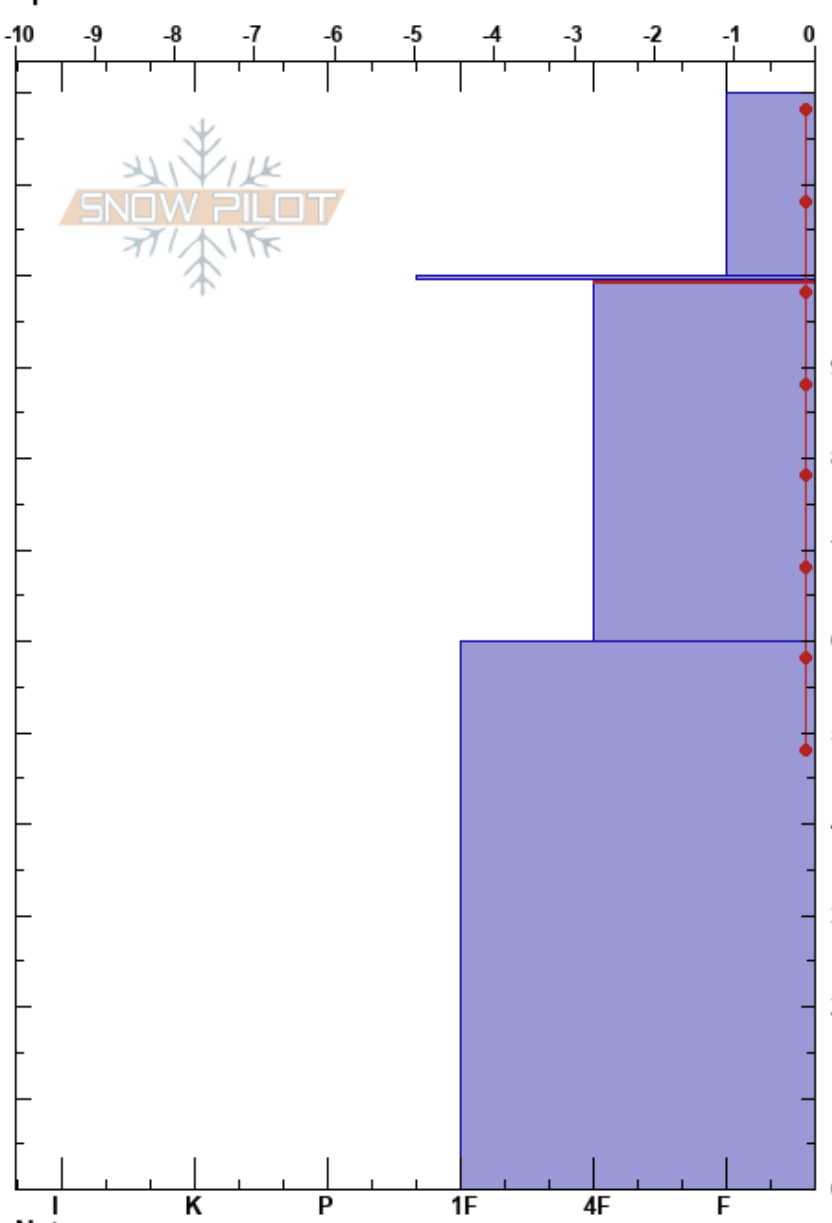

TG road  
 Bear River Range  
 UT  
 Elevation: 7526 ft  
 Aspect: E  
 Specifics:

paige pagnucco  
 03/28/2022 - 1:00pm  
 Co-ord: 41.88815N, -111.60190W  
 Slope Angle: 35°  
 Wind Loading:

Stability:  
 Air Temperature: 9.4°C  
 Sky Cover: BKN  
 Precipitation: NO  
 Wind: S Moderate

HS: 120  
 99.5-60cm: Problematic layer

Form	Crystal		Moisture	ρ kg/m³	Stability tests & Layer comments
	Size				
			M-W		
			M		←ECTN24 @96cm

Notes: