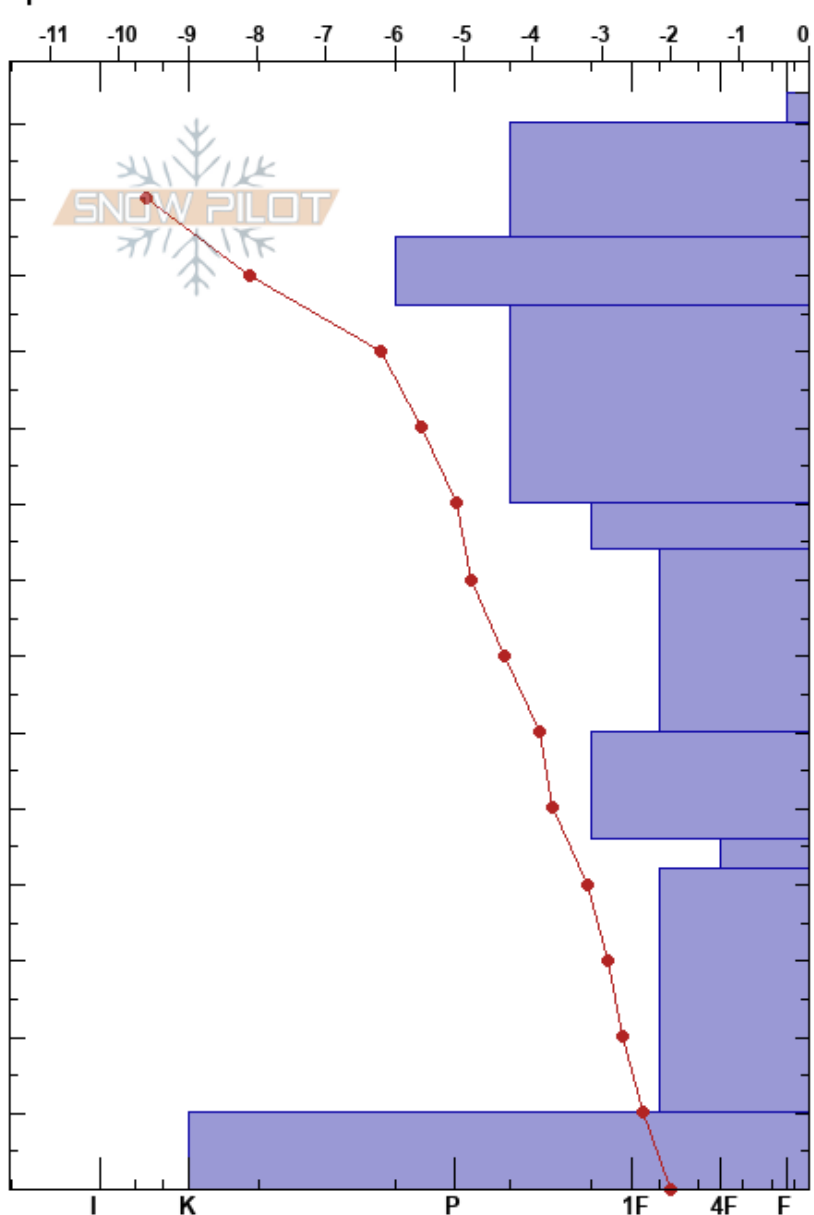

Path 22 0.7  
 Ominecas  
 BC  
 Elevation: 1935 m  
 Aspect: SW  
 Specifics:

Jesse Percival  
 28/03/2022 - 13:43  
 Co-ord: 57.30350N, -127.11569E  
 Slope Angle: 30°  
 Wind Loading: no

Stability: **HS: 144**  
 Air Temperature: -0.6°C **PS: 10** 10-0cm: Possible Firn snow  
 Sky Cover: CLR  
 Precipitation: NO  
 Wind: Calm

Height (m)	Crystal		Moisture	ρ kg/m³	Stability tests & Layer comments
	Form	Size			
144					
140	/ (+)	1	M	202	
				206	
130	□	1	D		
120	□	0.5	D	204	← ECTP15 @125cm on FC 0.5
110				305	
100	⊖	1.5	D		
90	⊖	2 (1)	D	301	
80				300	
70	⊖ (□)	3 (1)	D		
60				209	
50	□	3-4	D		
40	⊙ ( / )	3	D	303	← ECTP25 @46cm On MF(pc) 3-4
				301	
30	^ (□)	2-4	D		
20					
10	⊖	2-5	D	390	← DT20, RP @10cm On DH 5-8
0					10-0cm: Possible Firn snow