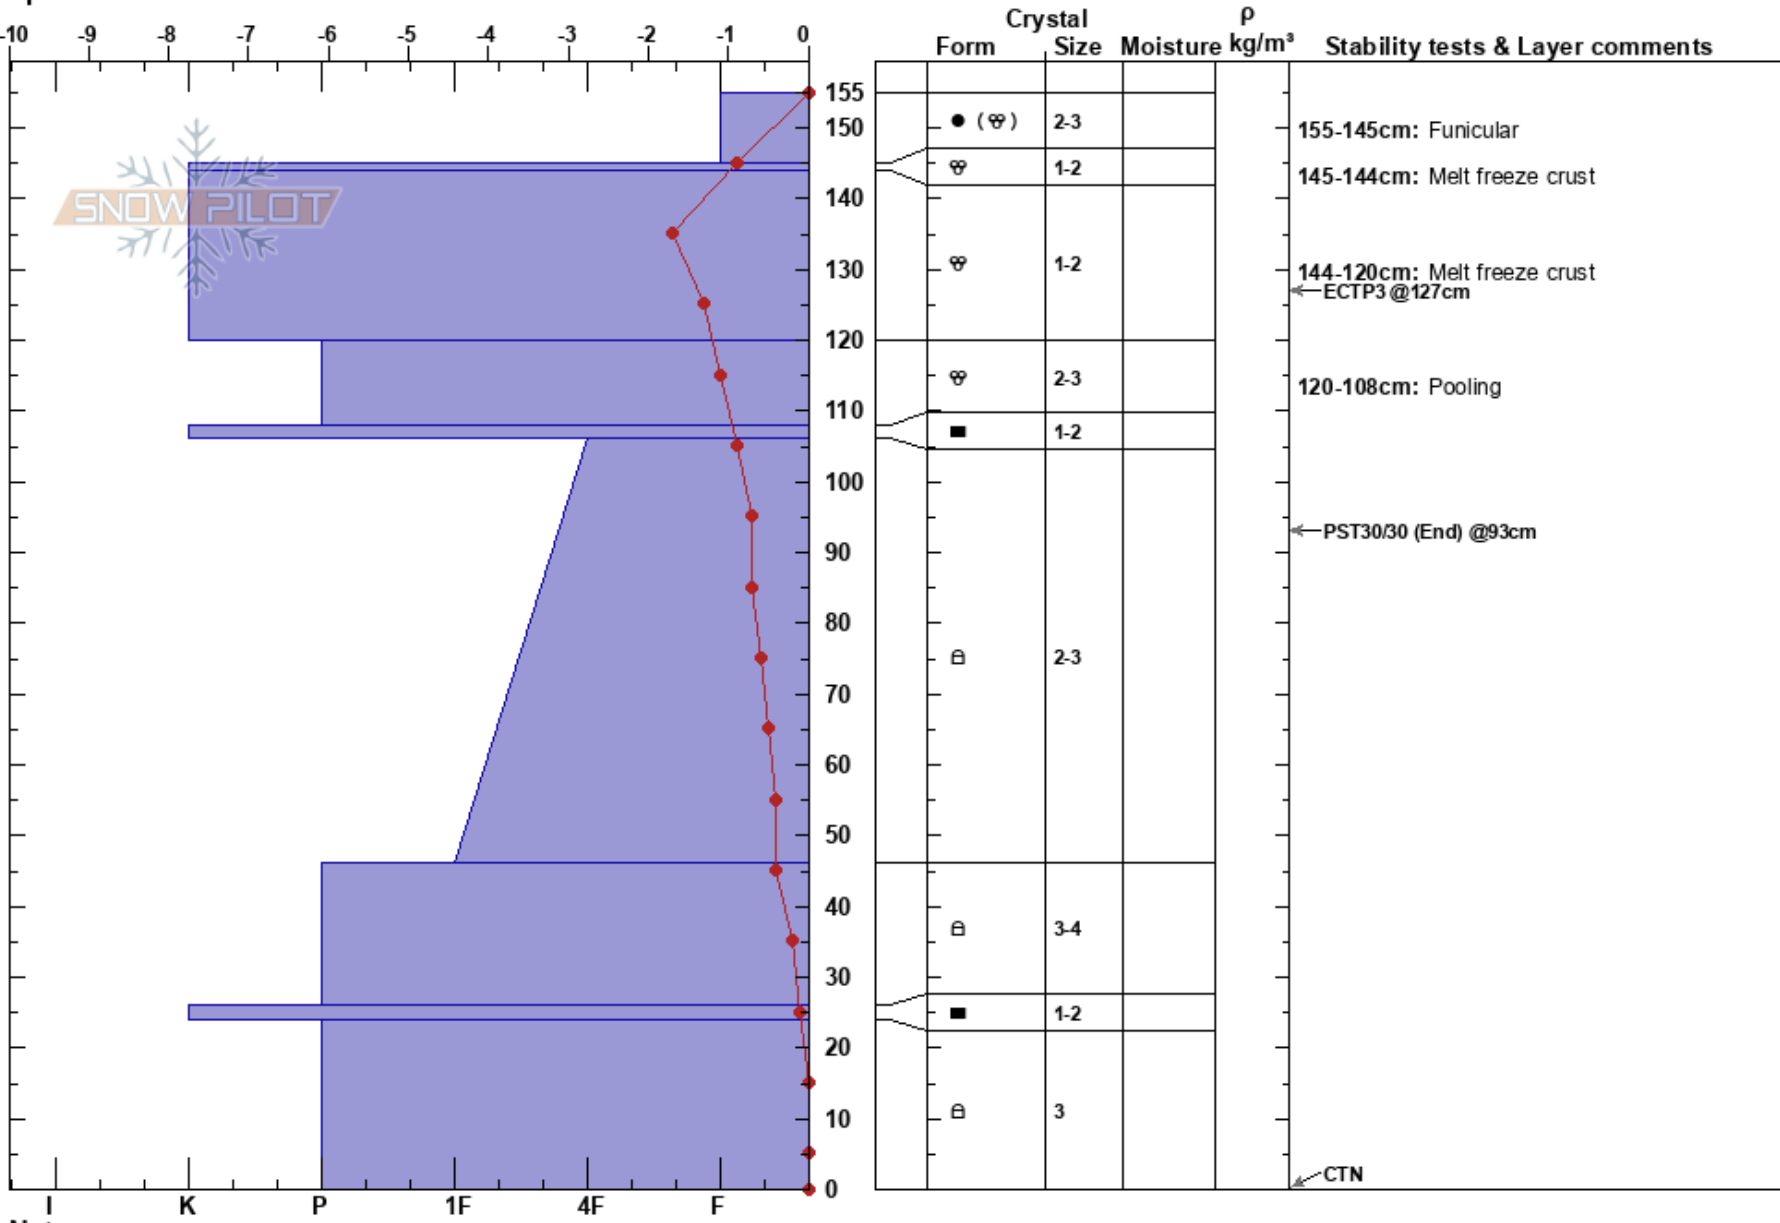

Lab 7
 Wasatch Range
 UT
 Elevation: 9700 ft
 Aspect: 270°
 Specifics:

Jameson Manning
 03/25/2022 - 3:05pm
 Co-ord: 40.58992N, -111.62937W
 Slope Angle: 13°
 Wind Loading:

Stability:
 Air Temperature: 13°C
 Sky Cover: SCT
 Precipitation: NO
 Wind: Calm

HS: 155
 PF: 15
 PS: 5
 Layer Notes:
 155-145cm: Funicular
 145-144cm: Melt freeze crust
 144-120cm: Melt freeze crust
 120-108cm: Pooling
 120-108cm: Problematic layer

Notes: