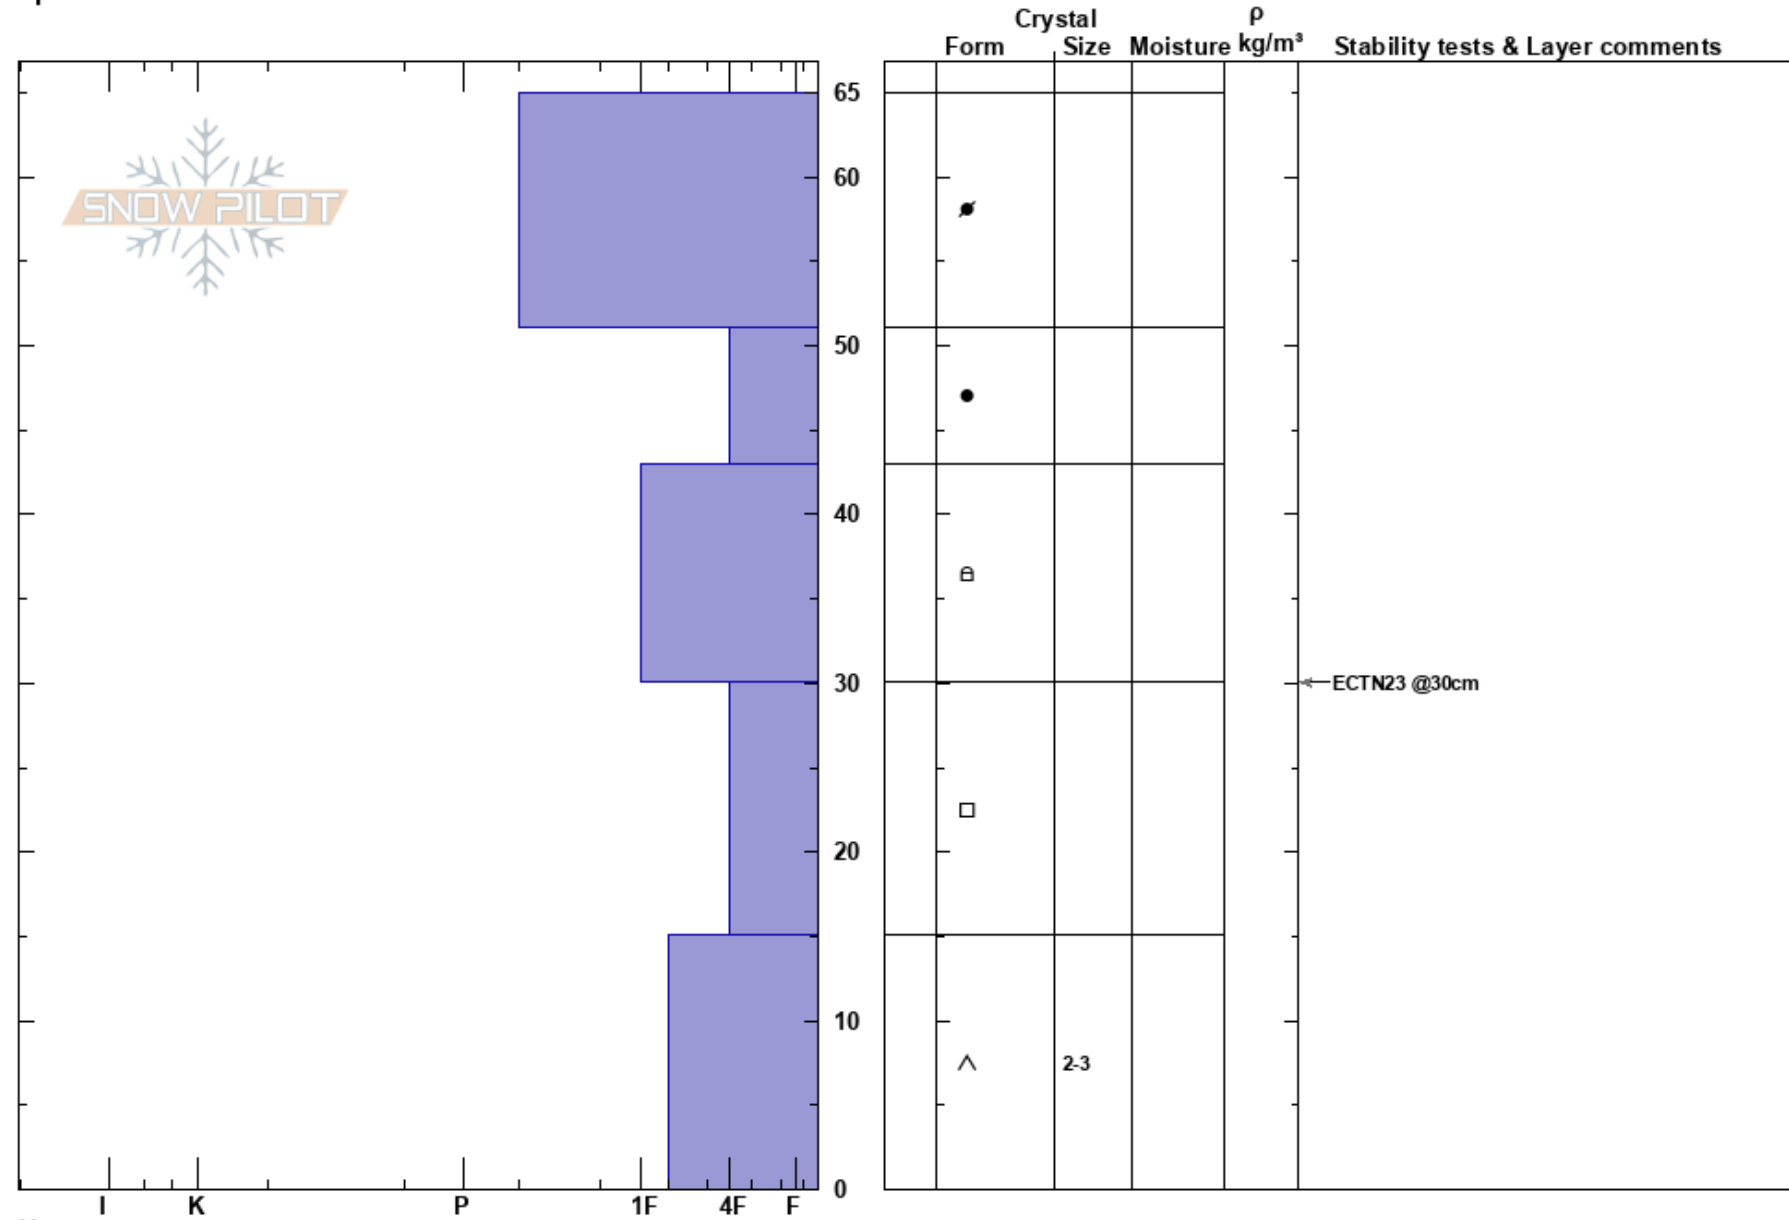

Butler N ATL
 Front Range
 CO
 Elevation: 12546 ft
 Aspect: N
 Specifics:

Austin DiVesta
 03/28/2022 - 12:45am
 Co-ord: 39.75833N, -105.87762W
 Slope Angle: 32°
 Wind Loading: no

Stability: **HS:65** Layer Notes:
 Air Temperature:
 Sky Cover: FEW
 Precipitation: NO
 Wind: W Moderate

Notes: Dug on a shallower portion of the slope