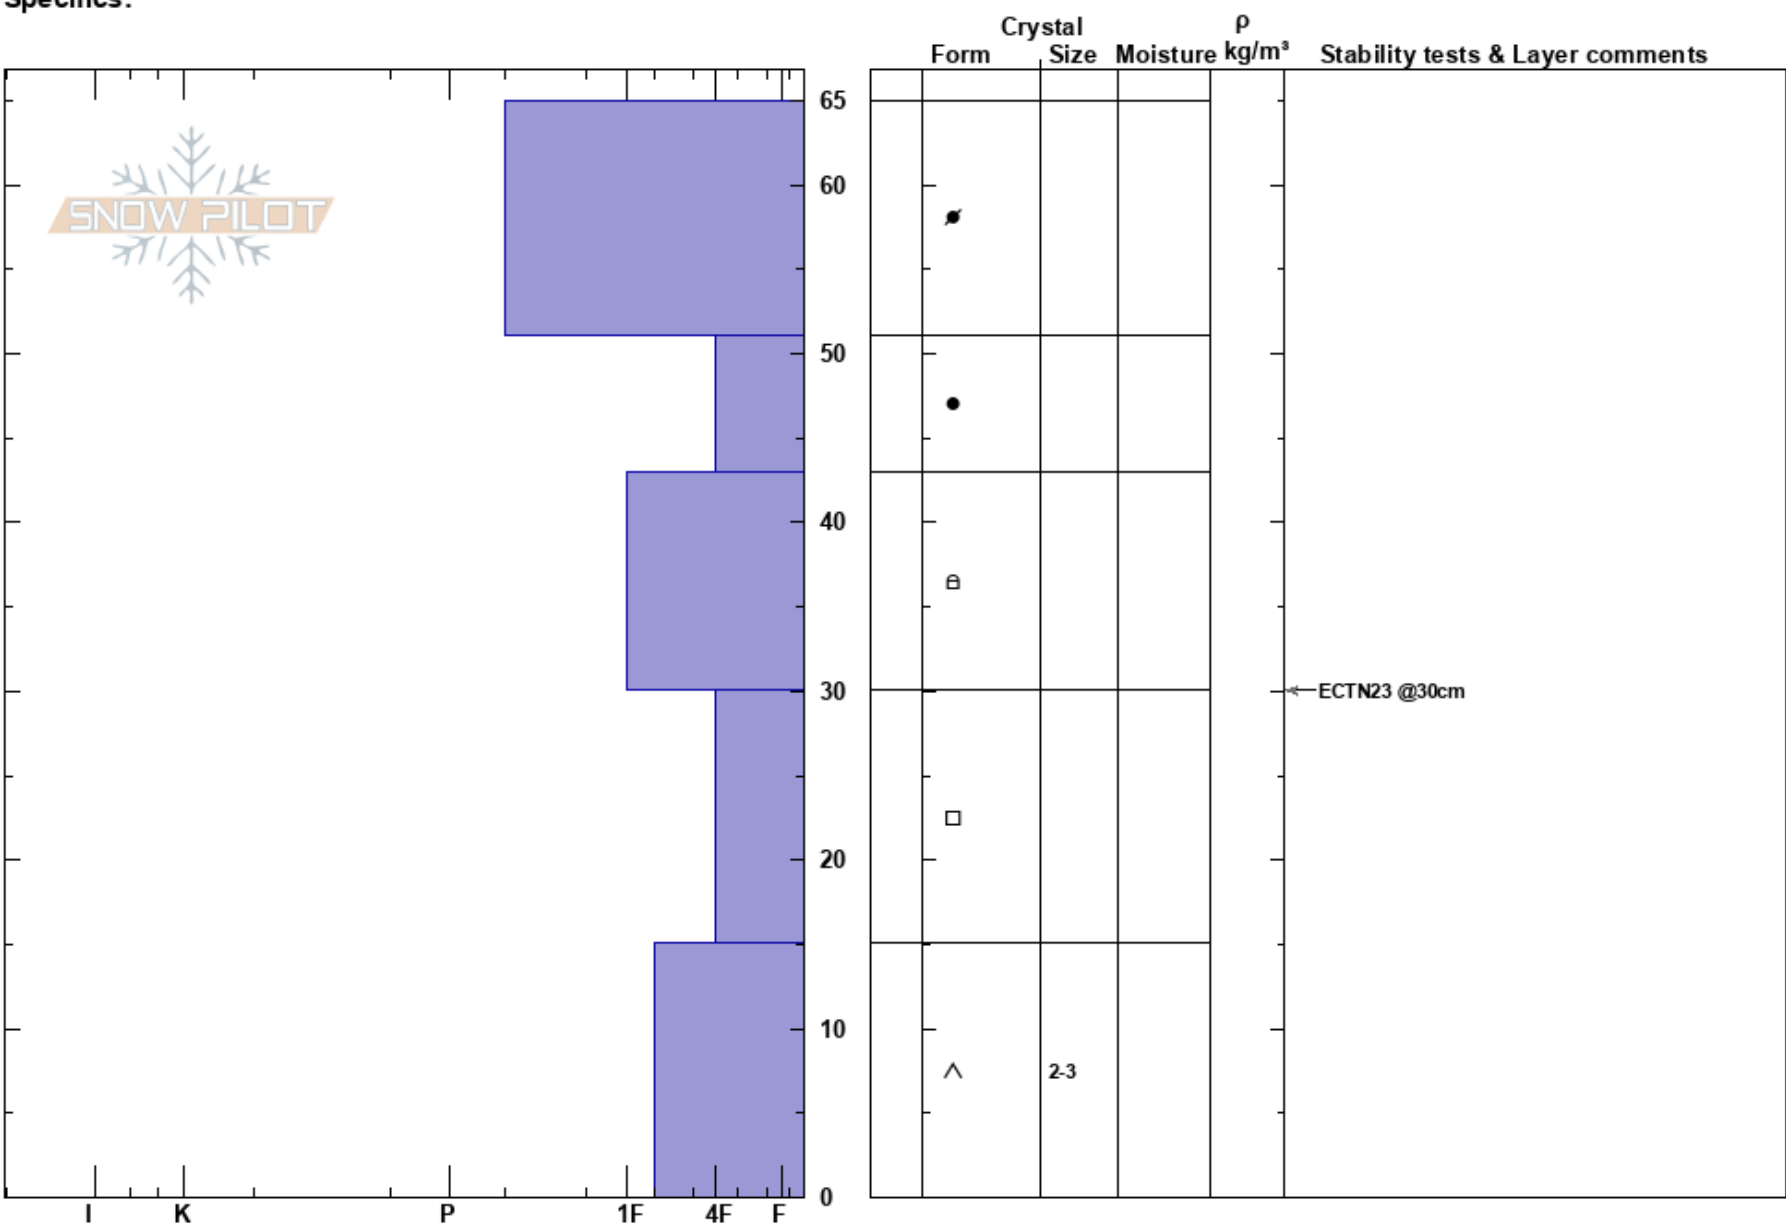

Butler N ATL  
 Front Range  
 CO  
 Elevation: 12546 ft  
 Aspect: N  
 Specifics:

Austin DiVesta  
 03/28/2022 - 12:45am  
 Co-ord: 39.75833N, -105.87762W  
 Slope Angle: 32°  
 Wind Loading: no

Stability: HS:65  
 Air Temperature:  
 Sky Cover: FEW  
 Precipitation: NO  
 Wind: W Moderate  
 Layer Notes:

Notes: Dug on a shallower portion of the slope