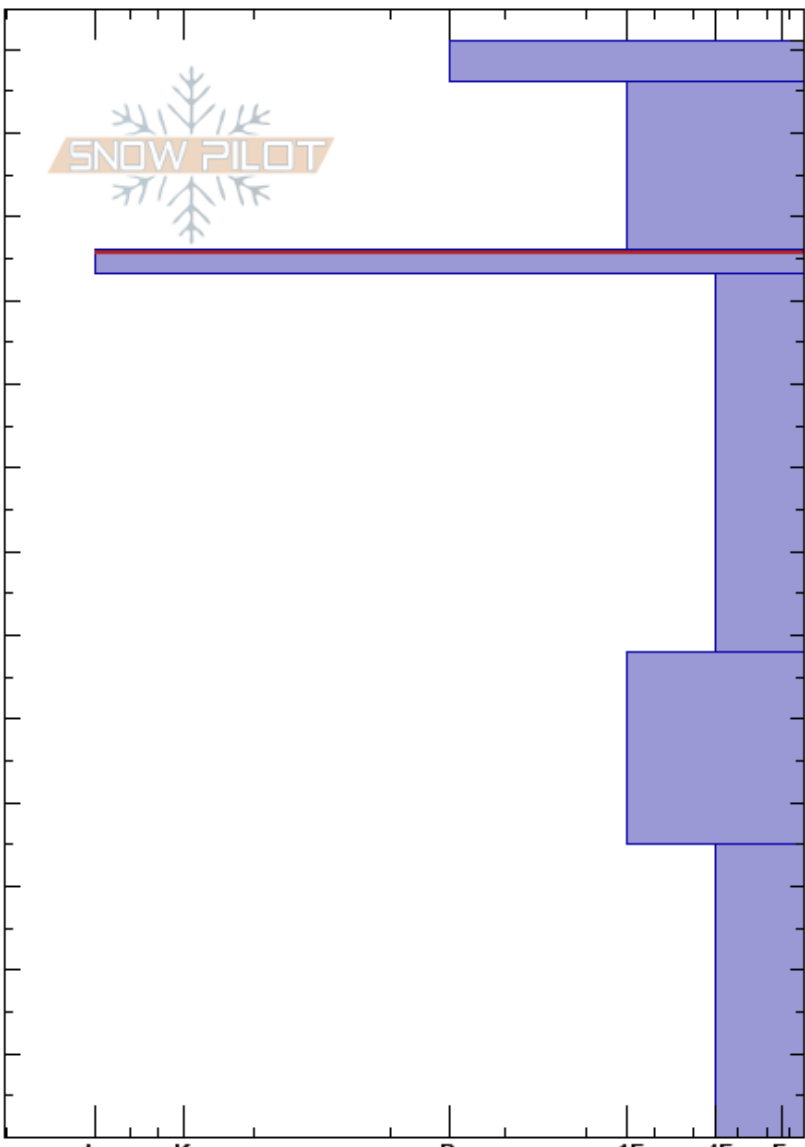

Butler E NTL  
 Front Range  
 CO  
 Elevation: 11615 ft  
 Aspect: E  
 Specifics:

Austin DiVesta  
 03/28/2022 - 12:00pm  
 Co-ord: 39.75356N, -105.86630W  
 Slope Angle: 24°  
 Wind Loading: previous

Stability:  
 Air Temperature:  
 Sky Cover: BKN  
 Precipitation: NO  
 Wind: W Moderate

HS: 131  
 Layer Notes:  
 106-103cm: Problematic layer

Height (cm)	Crystal		$\rho$ kg/m <sup>3</sup>	Stability tests & Layer comments
	Form	Size		
131	⊙⊙			
120	●	0.3	M	
110	■			← ECTP12 @106cm
80	⊖	1-2		
50	⊖	1-2	M	
20	^	3	M	