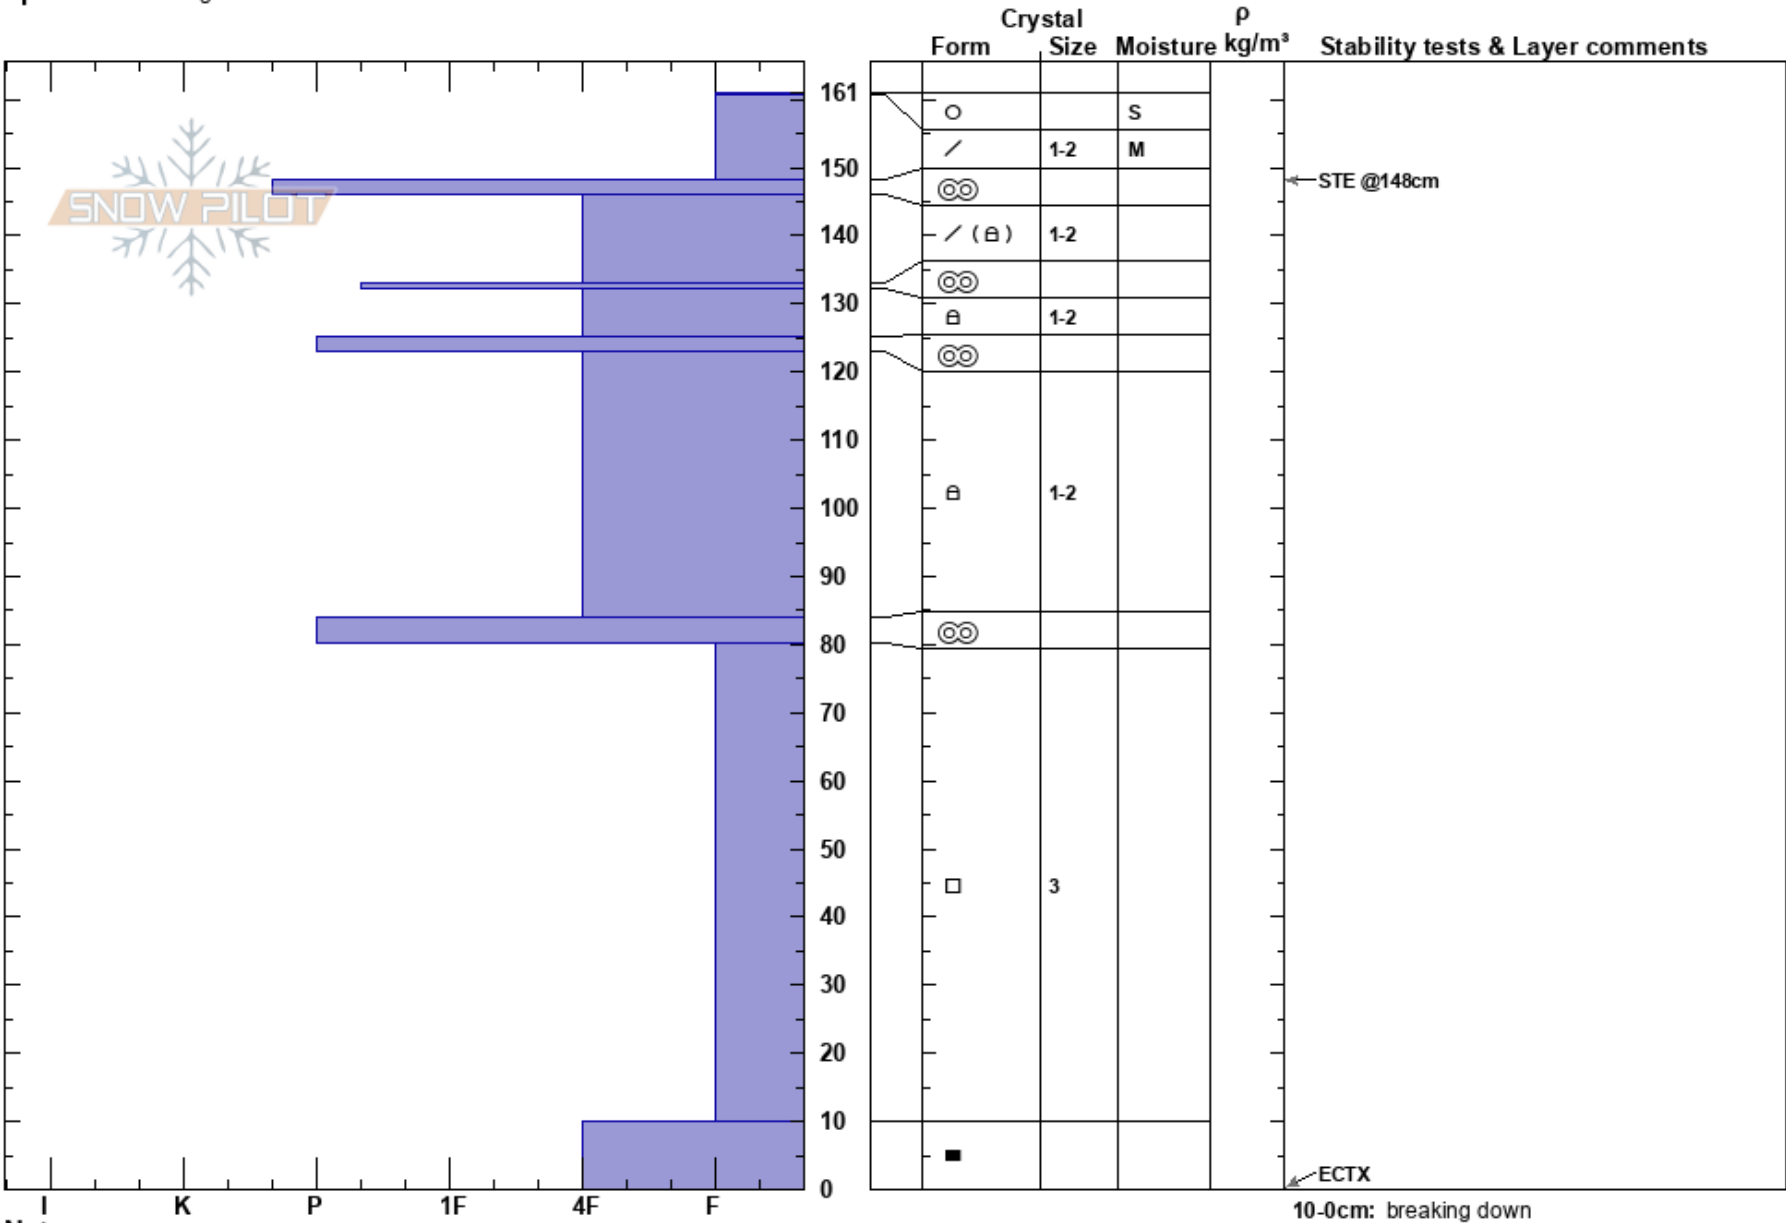

Sluice Box
 Bridger Range
 MT
Elevation: 8100 ft
Aspect: 84°
Specifics: Pit dug in a Ski Area

Bridger Bowl
 03/22/2022 - 12:00pm
Co-ord: 45.81456N, -110.92792W
Slope Angle: 30°
Wind Loading: no

Stability:
Air Temperature:
Sky Cover: SCT
Precipitation: NO
Wind: S Light Breeze

HS: 161
PF: 80 10-0cm: breaking down

Layer Notes:

Notes: Ella

10-0cm: breaking down