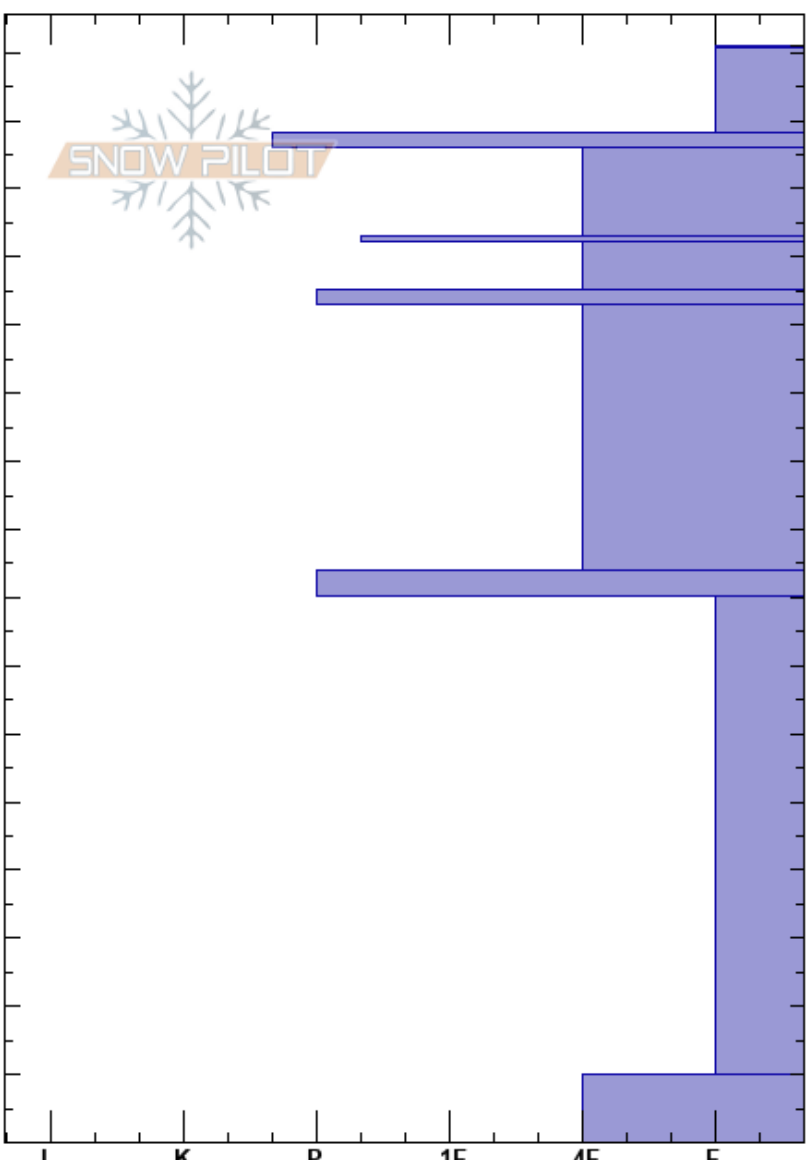

Sluice Box
 Bridger Range
 MT
 Elevation: 8100 ft
 Aspect: 84°
 Specifics: Pit dug in a Ski Area

Bridger Bowl
 03/22/2022 - 12:00pm
 Co-ord: 45.81456N, -110.92792W
 Slope Angle: 30°
 Wind Loading: no

Stability: **HS: 161**
 Air Temperature: **PF: 80** 10-0cm: breaking down
 Sky Cover: SCT
 Precipitation: NO
 Wind: S Light Breeze

Layer Notes:

Height (cm)	Crystal		Moisture	ρ kg/m ³	Stability tests & Layer comments
	Form	Size			
161	○		S		
150	/	1-2	M		
140	⊙				← STE @148cm
130	/ (B)	1-2			
120	⊙				
110	B	1-2			
100					
90					
80	⊙				
70					
60					
50					
40	□	3			
30					
20					
10	■				
0					← ECTX

Notes: Ella

10-0cm: breaking down