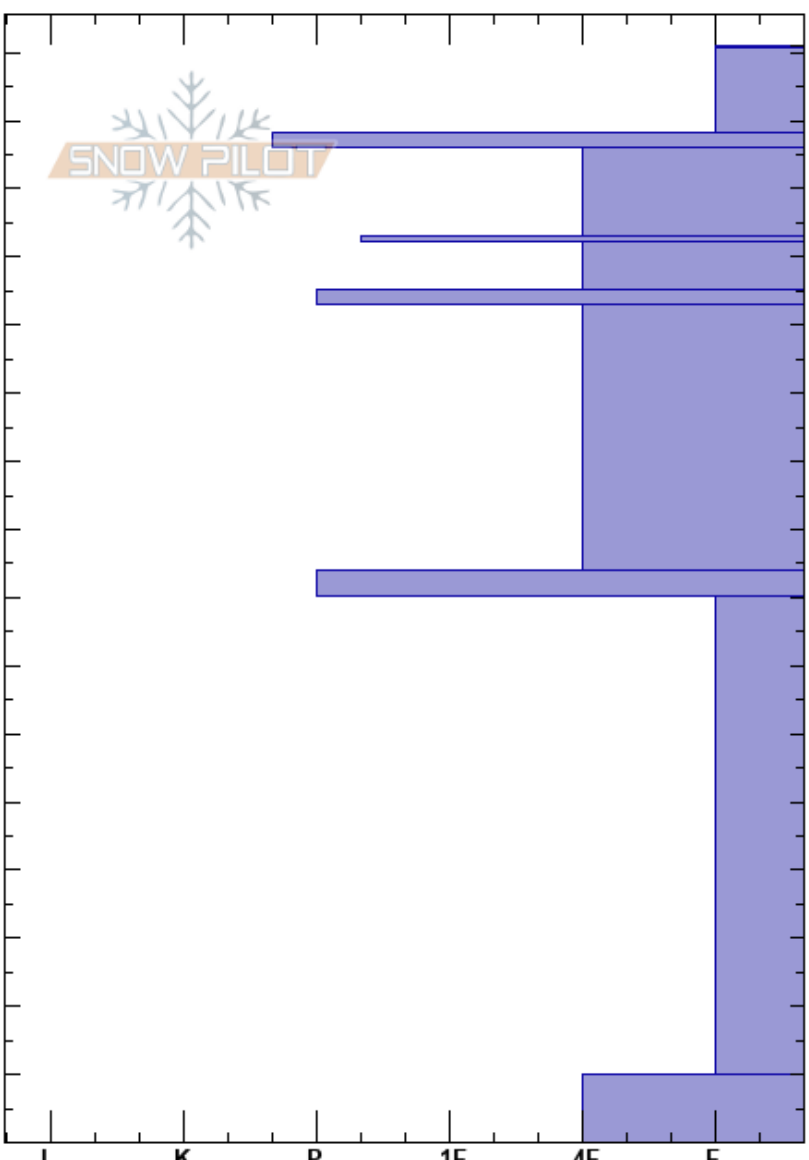

Sluice Box
 Bridger Range
 MT
 Elevation: 8100 ft
 Aspect: 84°
 Specifics: Pit dug in a Ski Area

Bridger Bowl
 03/22/2022 - 12:00pm
 Co-ord: 45.81456N, -110.92792W
 Slope Angle: 30°
 Wind Loading: no

Stability: **HS: 161**
 Air Temperature: **PF: 80** 10-0cm: breaking down
 Sky Cover: SCT
 Precipitation: NO
 Wind: S Light Breeze

Layer Notes:
 ρ
 kg/m³
 Stability tests & Layer comments

Depth (cm)	Crystal Form	Crystal Size	Moisture	ρ (kg/m³)	Stability tests & Layer comments
161	○			S	
150	/	1-2		M	
140	⊙				← STE @148cm
130	/ (B)	1-2			
120	⊙				
110	B	1-2			
100					
90					
80	⊙				
70					
60					
50					
40	□	3			
30					
20					
10	■				
0					← ECTX 10-0cm: breaking down