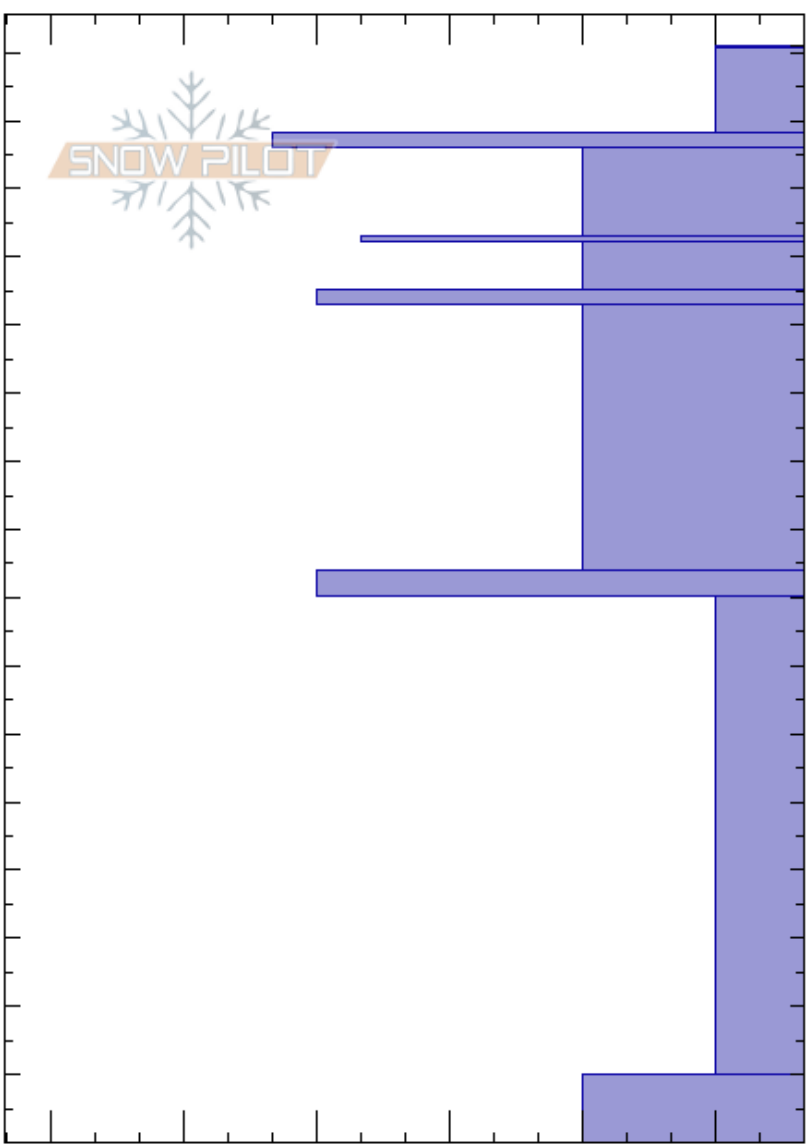

Sluice Box
 Bridger Range
 MT
 Elevation: 8100 ft
 Aspect: 84°
 Specifics: Pit dug in a Ski Area

Bridger Bowl
 03/22/2022 - 12:00pm
 Co-ord: 45.81456N, -110.92792W
 Slope Angle: 30°
 Wind Loading: no

Stability: **HS: 161**
 Air Temperature: **PF: 80** 10-0cm: breaking down
 Sky Cover: SCT
 Precipitation: NO
 Wind: S Light Breeze

Layer Notes:
 ρ
 kg/m³
 Stability tests & Layer comments

Depth (cm)	Crystal Form	Crystal Size	Moisture	ρ (kg/m³)	Stability tests & Layer comments
161	○		S		
150	/	1-2	M		
140	⊙				← STE @148cm
130	/ (B)	1-2			
120	⊙				
110	B	1-2			
100					
90					
80	⊙				
70					
60					
50					
40	□	3			
30					
20					
10	■				
0					← ECTX

Notes: Ella
 10-0cm: breaking down