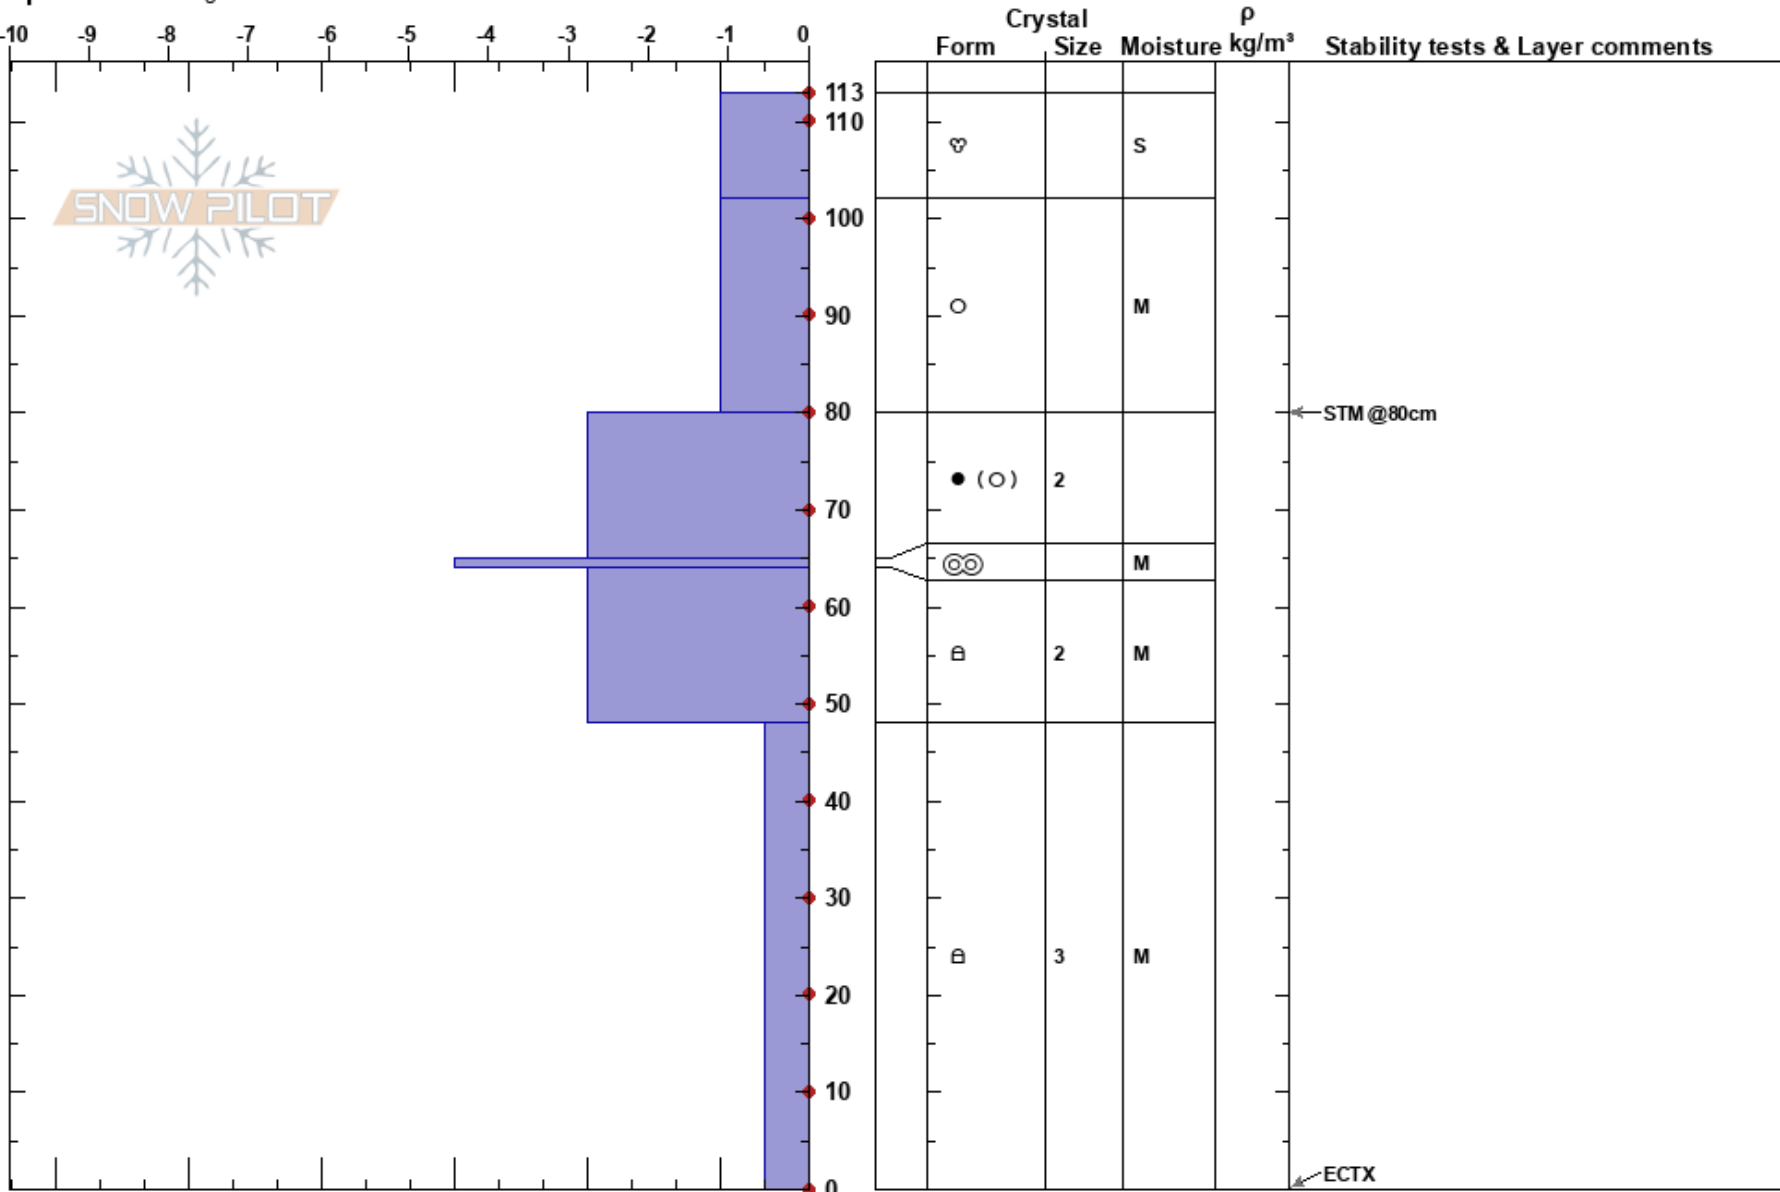

PF: 20

MT

Co-ord: 45.80608N, -110.92679W

Sky Cover: BKN

Elevation: 7900 ft

Slope Angle: 25°

Precipitation: NO

Aspect: 88°

Wind Loading: no

Wind: Calm

Specifics: Pit dug in a Ski Area

Notes: Ella