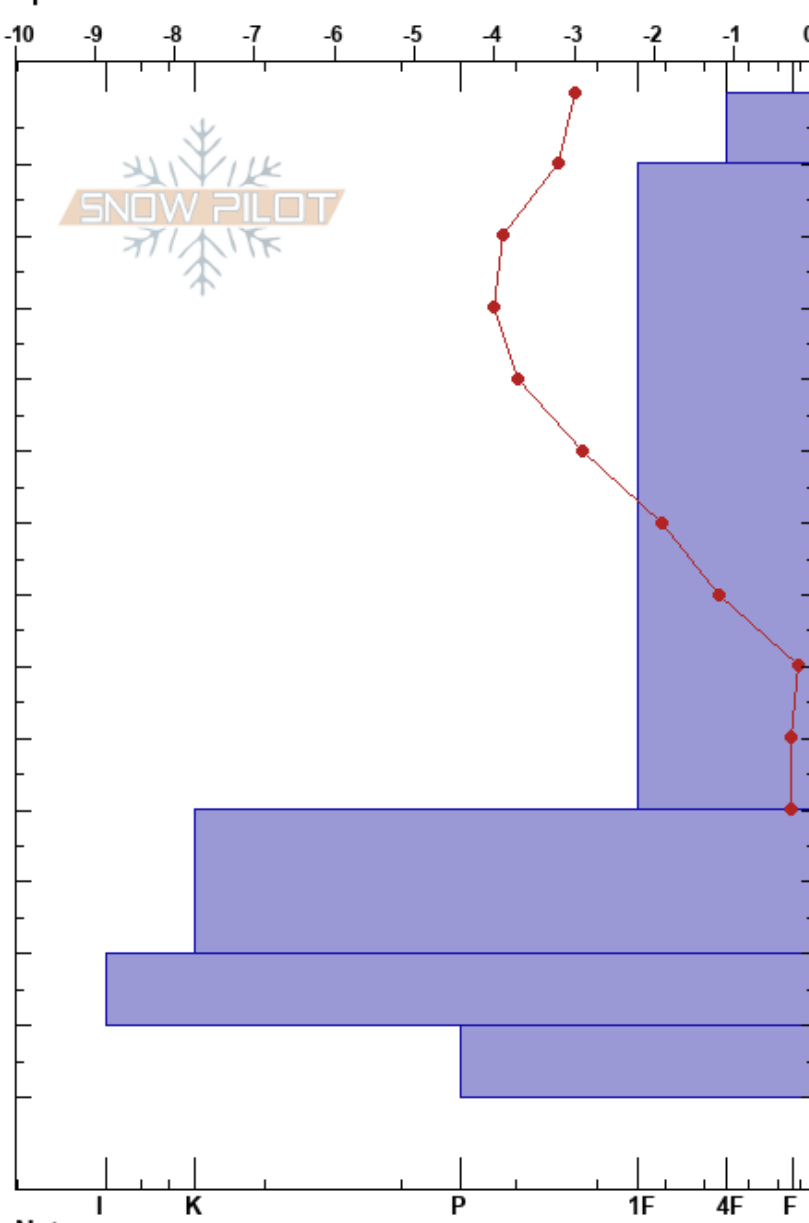

Välliste
 Välliste
 Sweden
Elevation: 922 m
Aspect: SE
Specifics:

Oskar Brodén
 28/03/2022 - 10:36
Co-ord:
Slope Angle: 25°
Wind Loading: yes

Stability:
Air Temperature: -2.5°C
Sky Cover: BKN
Precipitation: S-1
Wind: NW Gale Force

Form	Crystal		Moisture	ρ kg/m ³	Stability tests & Layer comments
	Size				
+			D		
/			M		← ECTP23 @50cm
⊙(○)			w		
■					
○					

Notes: