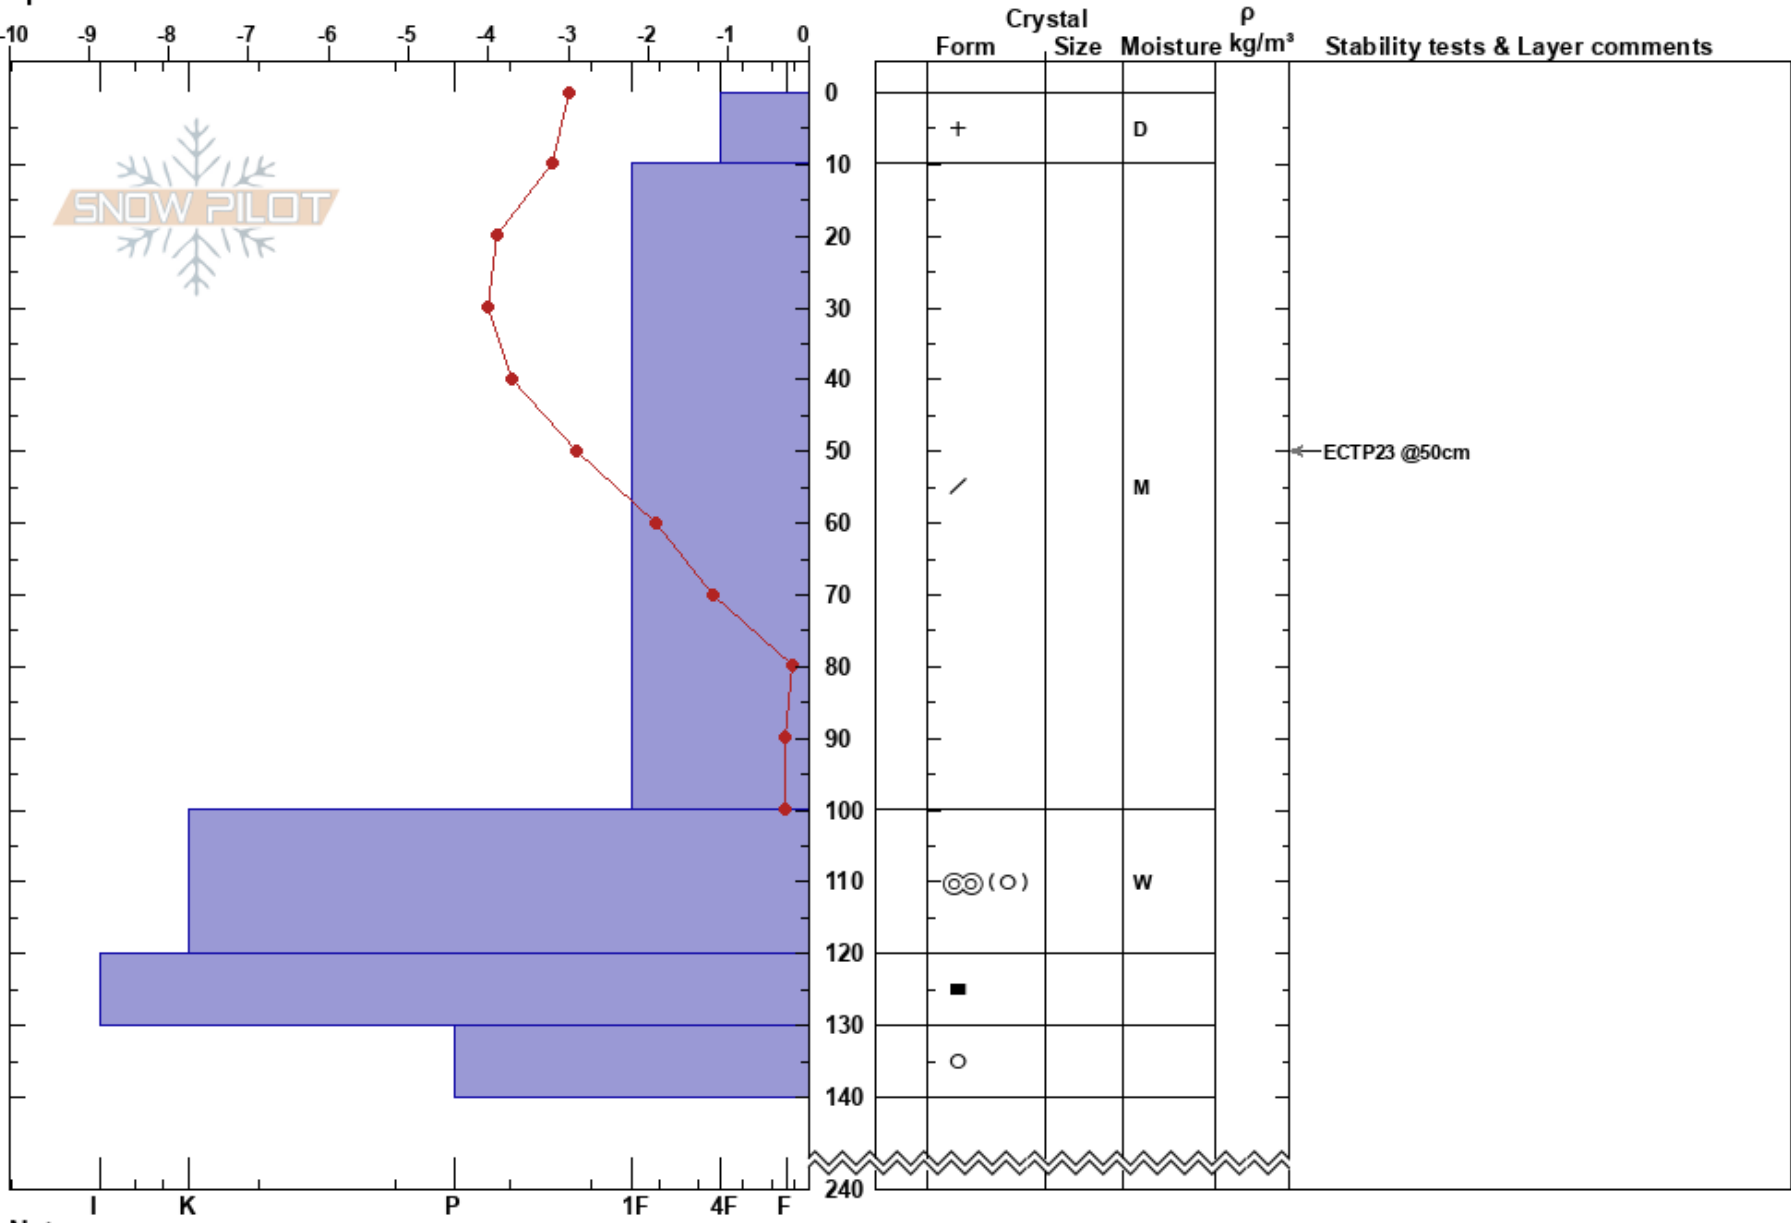

Välliste
 Välliste
 Sweden
Elevation: 922 m
Aspect: SE
Specifics:

Oskar Brodén
 28/03/2022 - 10:36
Co-ord:
Slope Angle: 25°
Wind Loading: yes

Stability: HS:240 **Layer Notes:**
Air Temperature: -2.5°C
Sky Cover: BKN
Precipitation: S-1
Wind: NW Gale Force