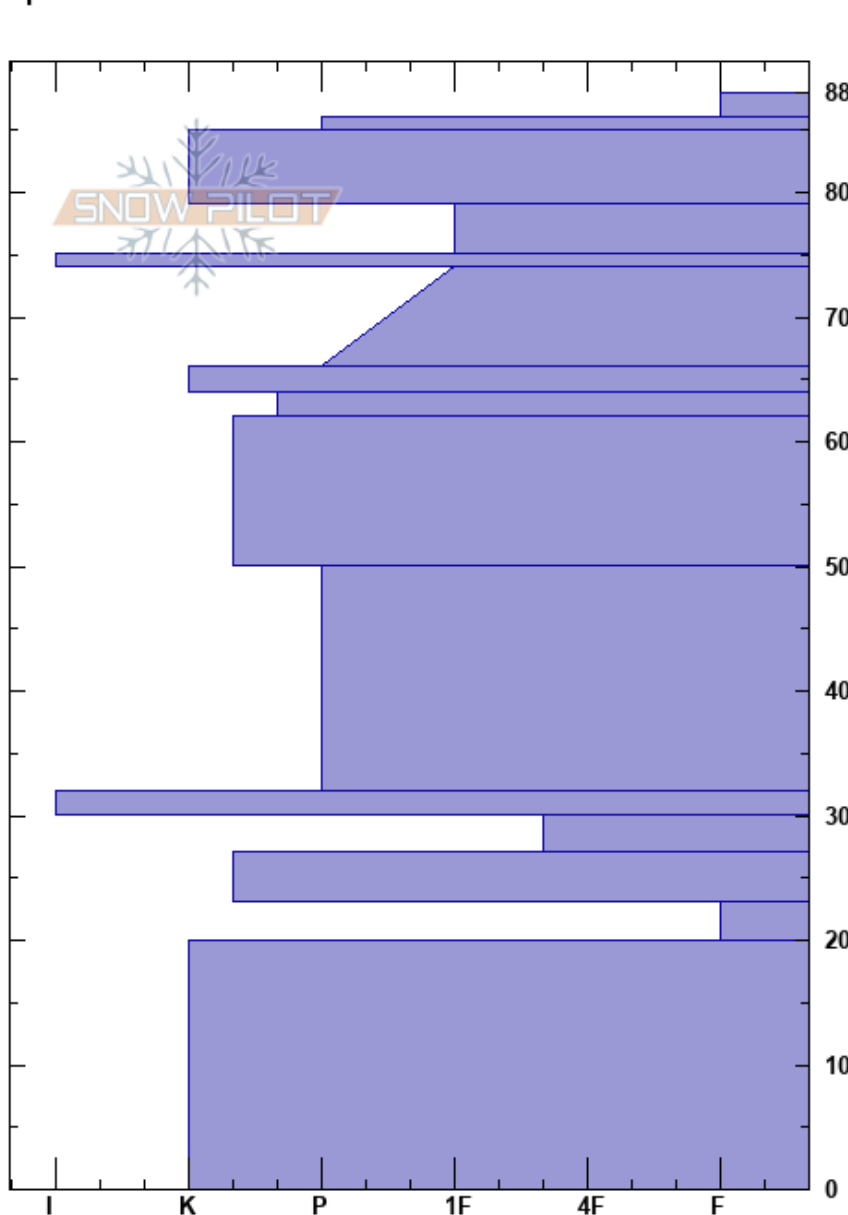

Turnbull South Centre  
 Rockies  
 BC  
 Elevation: 2425 m  
 Aspect: SW  
 Specifics:

Matt Szczepanski  
 25/03/2022 - 10:10  
 Co-ord: 11U 653998W 5565054N  
 Slope Angle: 20°  
 Wind Loading:

Stability:  
 Air Temperature: -5°C  
 Sky Cover: SCT  
 Precipitation: NO  
 Wind: S Light Breeze

HS:88  
 85-79cm: MFcr/FC complex  
 23-20cm: Problematic layer

Height (cm)	Crystal		Moisture	ρ kg/m³	Stability tests & Layer comments
	Form	Size			
88	/	0.5-1	D		85-79cm: MFcr/FC complex
	⊙⊙		D		
80	⊙⊙ (□)		D		
	●	0.5	D		
	■		D		
70	●	0.5	D		
	⊙⊙		D		
	□	1	D		
60	⊙⊙ (□)		D		
50					
40	□ (○)	2-3	D		
30	■		D		
	^	4-6	D		
	⊙⊙ (□)		D		
20	^	4-6	D		
10	⊙⊙ (□)		D		
0					