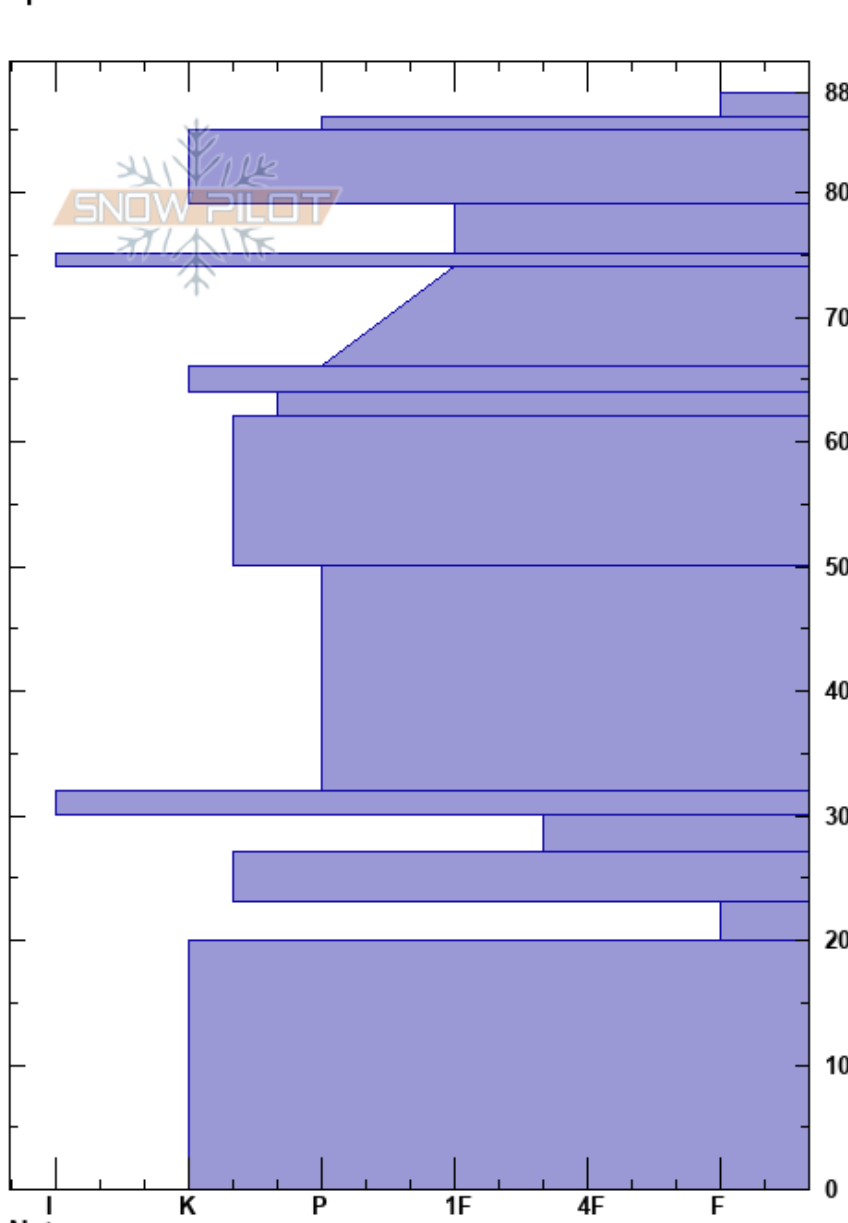

Turnbull South Centre
 Rockies
 BC
 Elevation: 2425 m
 Aspect: SW
 Specifics:

Matt Szczepanski
 25/03/2022 - 10:10
 Co-ord: 11U 653998W 5565054N
 Slope Angle: 20°
 Wind Loading:

Stability:
 Air Temperature: -5°C
 Sky Cover: SCT
 Precipitation: NO
 Wind: S Light Breeze

HS:88
 85-79cm: MFcr/FC complex
 23-20cm: Problematic layer

Height (cm)	Crystal		Moisture	ρ kg/m ³	Stability tests & Layer comments
	Form	Size			
88	/	0.5-1	D		85-79cm: MFcr/FC complex
85-80	⊙⊙		D		
80	⊙⊙ (□)		D		
75	●	0.5	D		
70	■		D		
65	●	0.5	D		
60	⊙⊙		D		
55	□	1	D		
50	⊙⊙ (□)		D		
40	□ (○)	2-3	D		
35	■		D		
30	^	4-6	D		
25	⊙⊙ (□)		D		
20	^	4-6	D		
10	⊙⊙ (□)		D		