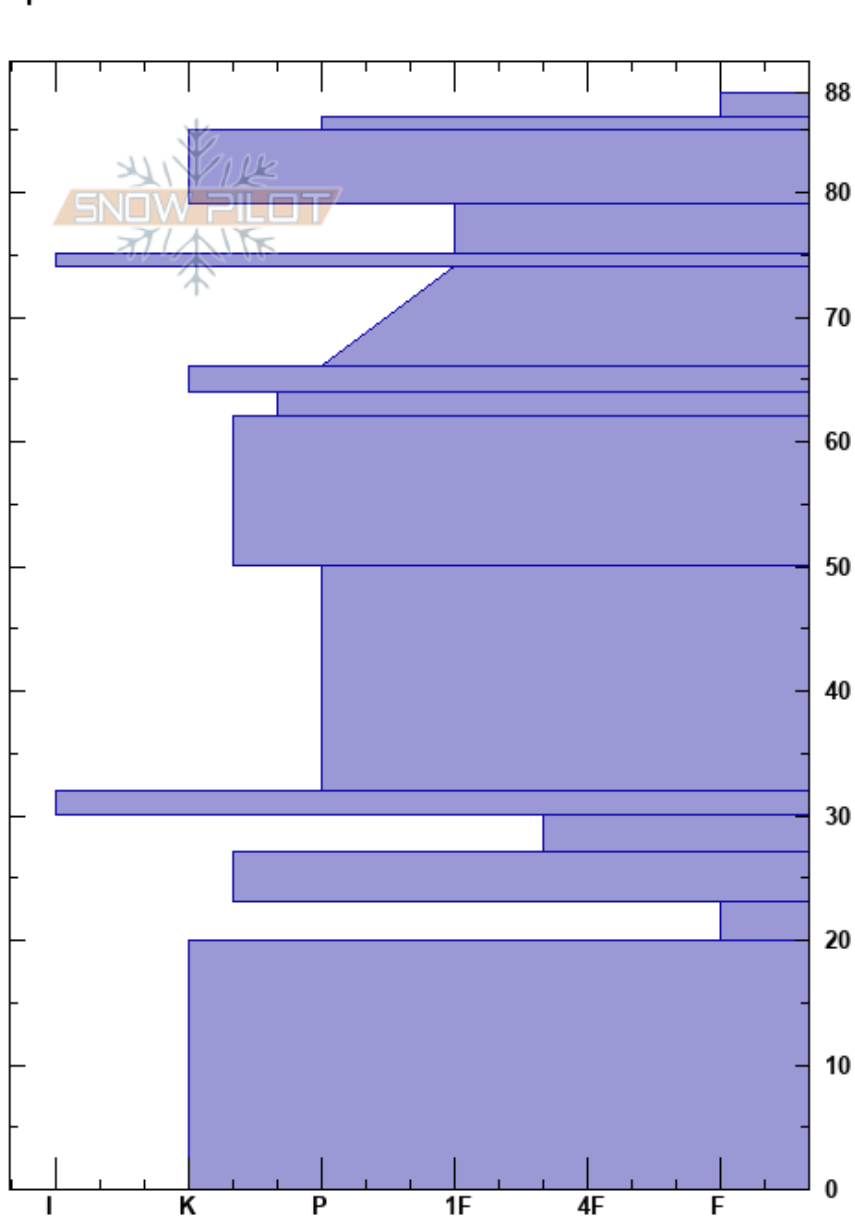

Turnbull South Centre
 Rockies
 BC
 Elevation: 2425 m
 Aspect: SW
 Specifics:

Matt Szczepanski
 25/03/2022 - 10:10
 Co-ord: 11U 653998W 5565054N
 Slope Angle: 20°
 Wind Loading:

Stability:
 Air Temperature: -5°C
 Sky Cover: SCT
 Precipitation: NO
 Wind: S Light Breeze

HS:88
 85-79cm: MFcr/FC complex
 23-20cm: Problematic layer

Height (cm)	Crystal		Moisture	ρ kg/m ³	Stability tests & Layer comments
	Form	Size			
88	/	0.5-1	D		85-79cm: MFcr/FC complex
85-80	⊙⊙		D		
80	⊙⊙ (□)		D		
78-75	●	0.5	D		
75-70	■		D		
70	●	0.5	D		
68-65	⊙⊙		D		
65-60	□	1	D		
60	⊙⊙ (□)		D		
50					
40	□ (○)	2-3	D		
35-30	■		D		
30	^	4-6	D		
28-25	⊙⊙ (□)		D		
25-20	^	4-6	D		
20					
10	⊙⊙ (□)		D		
0					