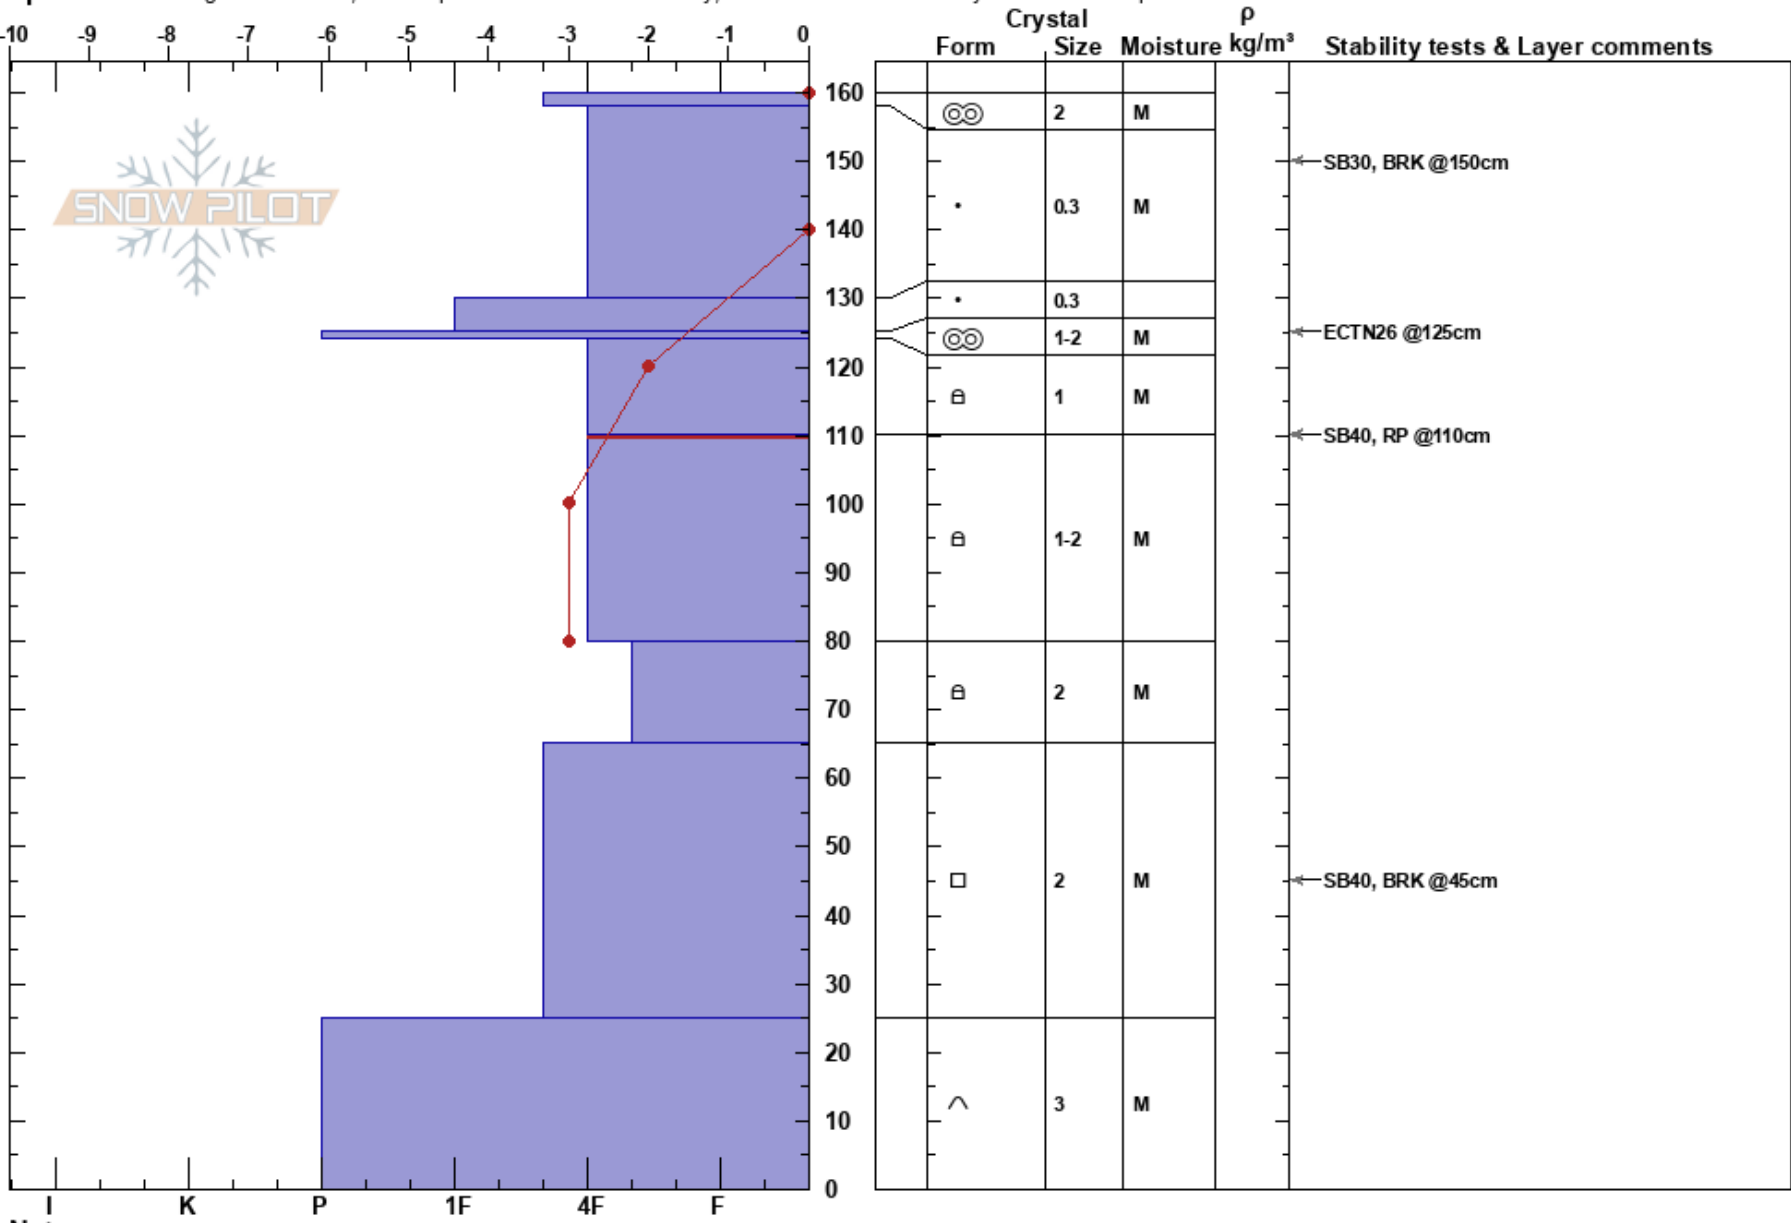

BB Spring Meltdown
 Bridger Range
 MT
 Elevation: 7390 ft
 Aspect: 360°

peter carse
 03/27/2022 - 1:00pm
 Co-ord: 45.82845N, -110.92296W
 Slope Angle: 25°
 Wind Loading: no

Stability: Poor
 Air Temperature: 10°C
 Sky Cover: FEW
 Precipitation: NO
 Wind: Calm

HS: 160
 PF: 25
 110-80cm: Problematic layer

Specifics: Pit dug in a Ski Area; Pit is representative of backcountry; Recent avalanche activity on different slopes

Notes: Significant N WL activity on nearby aspects ranging SE to NE. Two nights prior without significant freeze, daytime high temps into the 50's