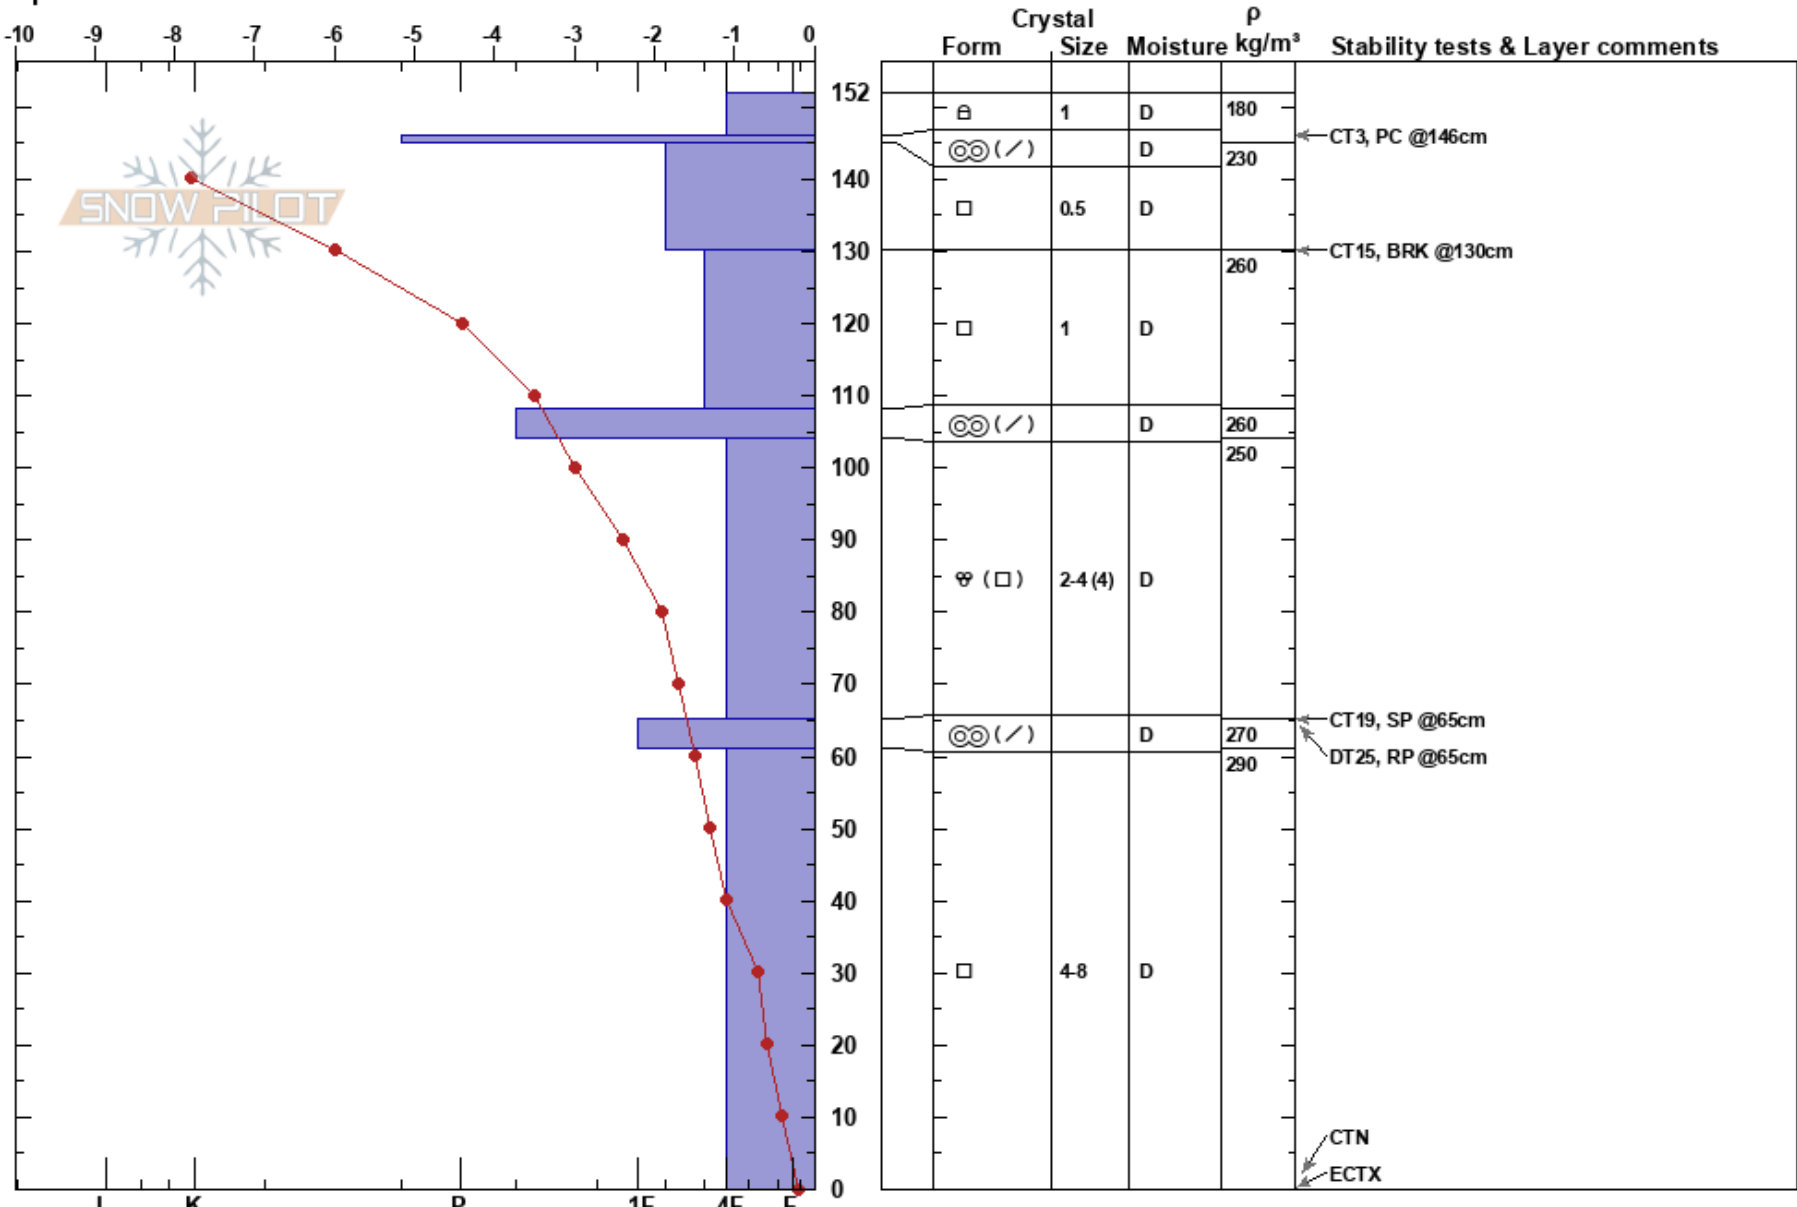

Mt Baker Ski area
 Ominecas
 BC
 Elevation: 1777 m
 Aspect: SW
 Specifics:

Jesse Percival
 27/03/2022 - 11:13
 Co-ord: 57.29203N, -127.11485E
 Slope Angle: 25°
 Wind Loading: no

Stability: **HS: 152** **Layer Notes:**
 Air Temperature: -3°C **PS: 20**
 Sky Cover: CLR
 Precipitation: NO
 Wind: Calm

Notes: JP, DB, alpine area, open slope, just above convexity.