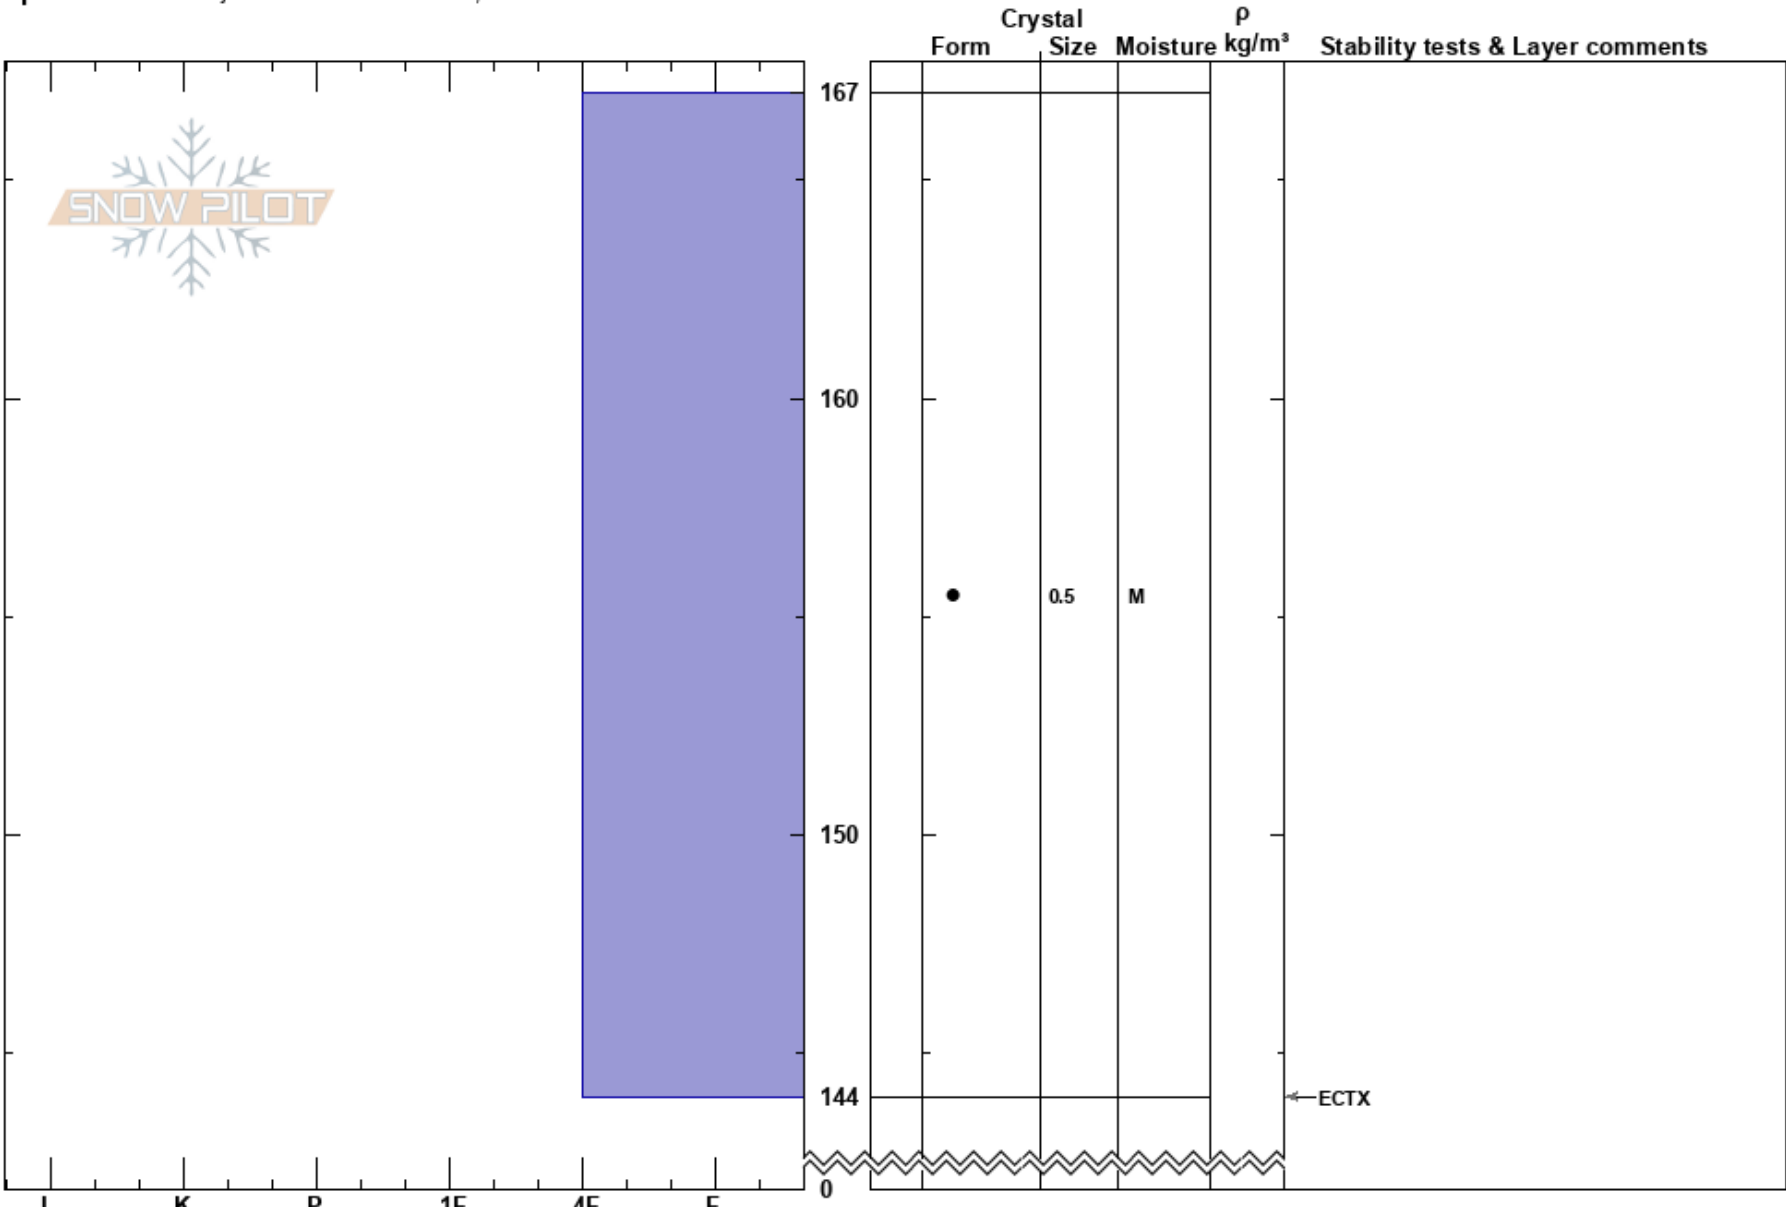

Bertha BW4
South Rockies
AB
Elevation: 1650 m
Aspect: NE
Specifics: Pit is adjacent to avalanche: flank;

keith thibault
12/03/2022 - 12:00
Co-ord: 49.04237N, -113.92425W
Slope Angle: 30°
Wind Loading: yes

Stability: **HS: 167**
Air Temperature: 2°C
Sky Cover: BKN
Precipitation: NO
Wind: SW Light Breeze

Layer Notes:

Notes: W.E. scale broken