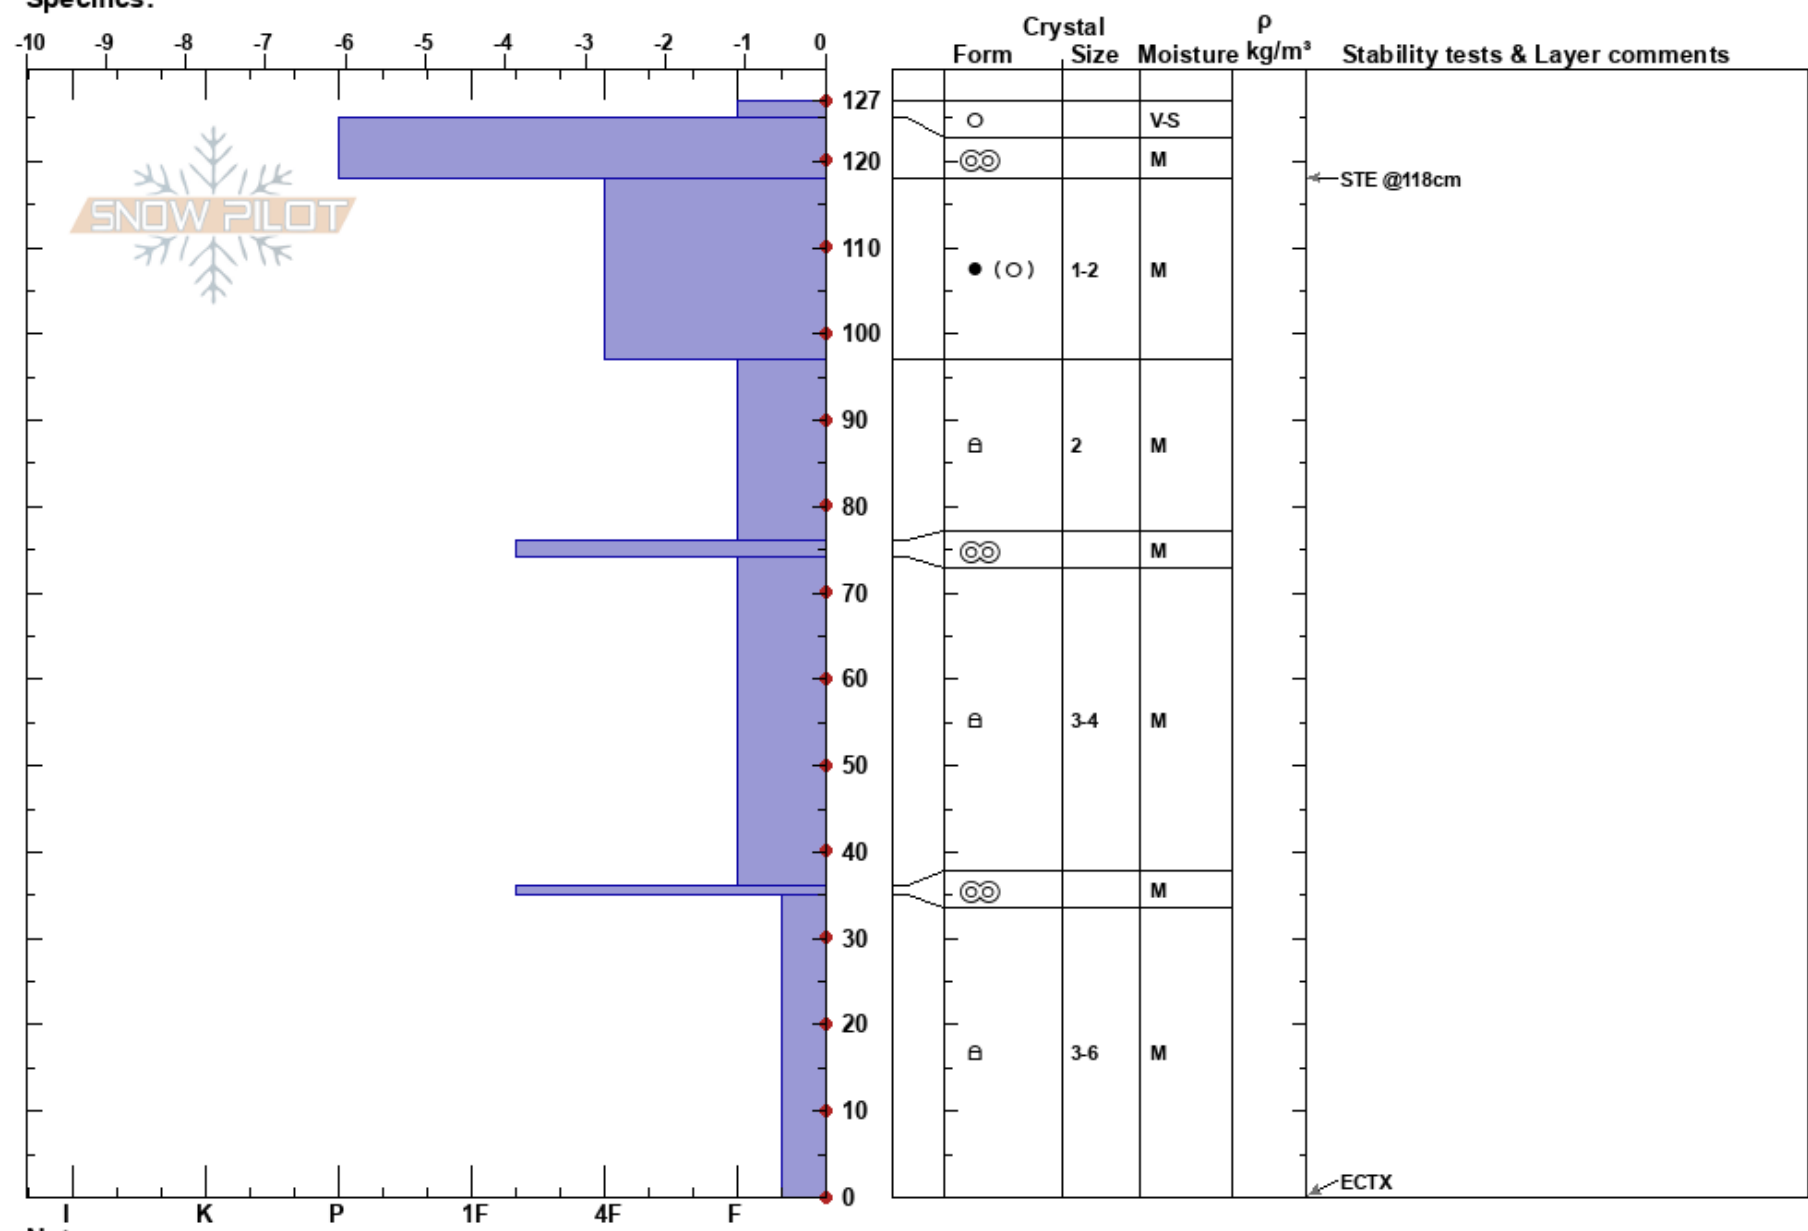

Top of Trap Door  
 Bridger Range  
 MT  
 Elevation: 8375 ft  
 Aspect: 117°  
 Specifics:

Bridger Bowl  
 03/26/2022 - 10:20am  
 Co-ord: 45.80481N, -110.93096W  
 Slope Angle: 34°  
 Wind Loading:

Stability:  
 Air Temperature:  
 Sky Cover: SCT  
 Precipitation: NO  
 Wind: Calm

HS: 127  
 PF: 60  
 Layer Notes:

Notes: Ella