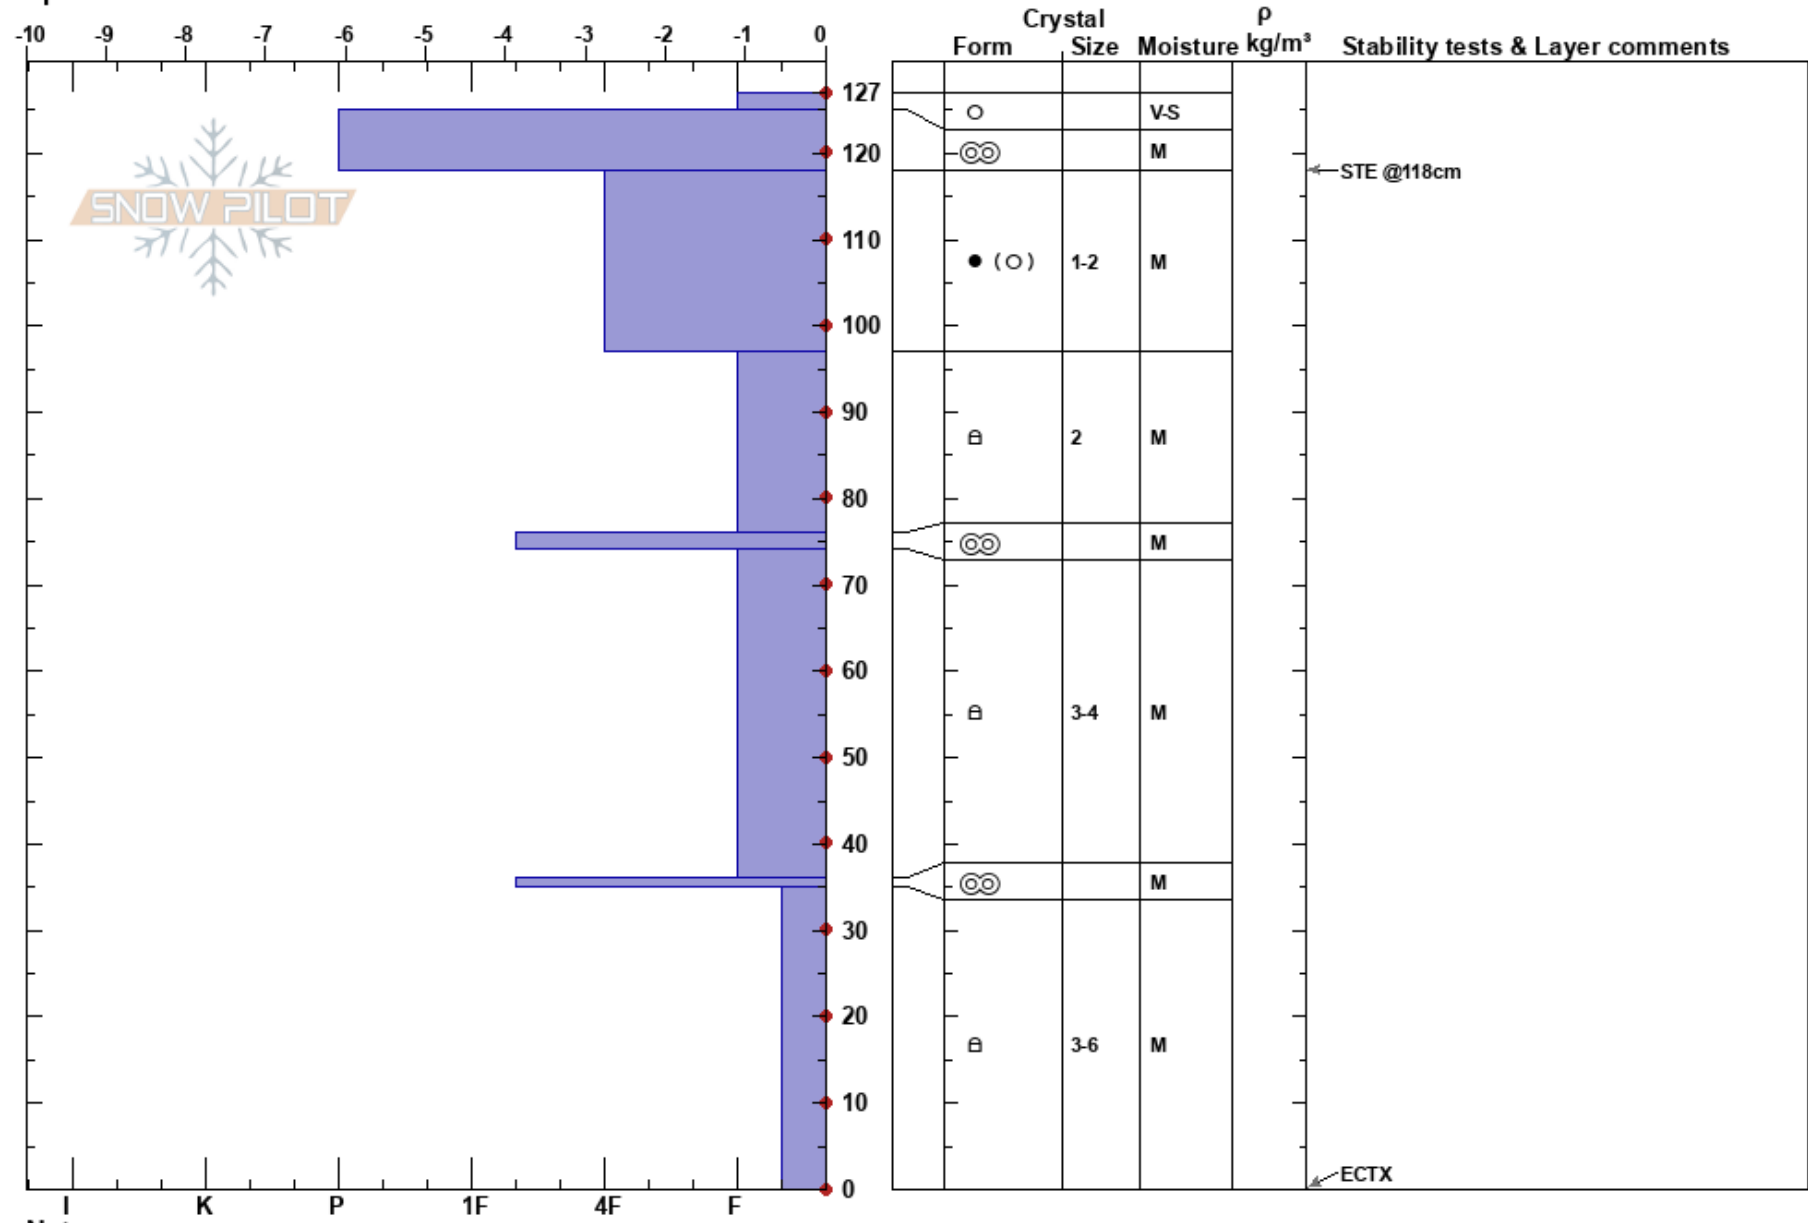

Top of Trap Door
 Bridger Range
 MT
 Elevation: 8375 ft
 Aspect: 117°
 Specifics:

Bridger Bowl
 03/26/2022 - 10:20am
 Co-ord: 45.80481N, -110.93096W
 Slope Angle: 34°
 Wind Loading:

Stability:
 Air Temperature:
 Sky Cover: SCT
 Precipitation: NO
 Wind: Calm

HS: 127
 PF: 60
 Layer Notes:

Notes: Ella