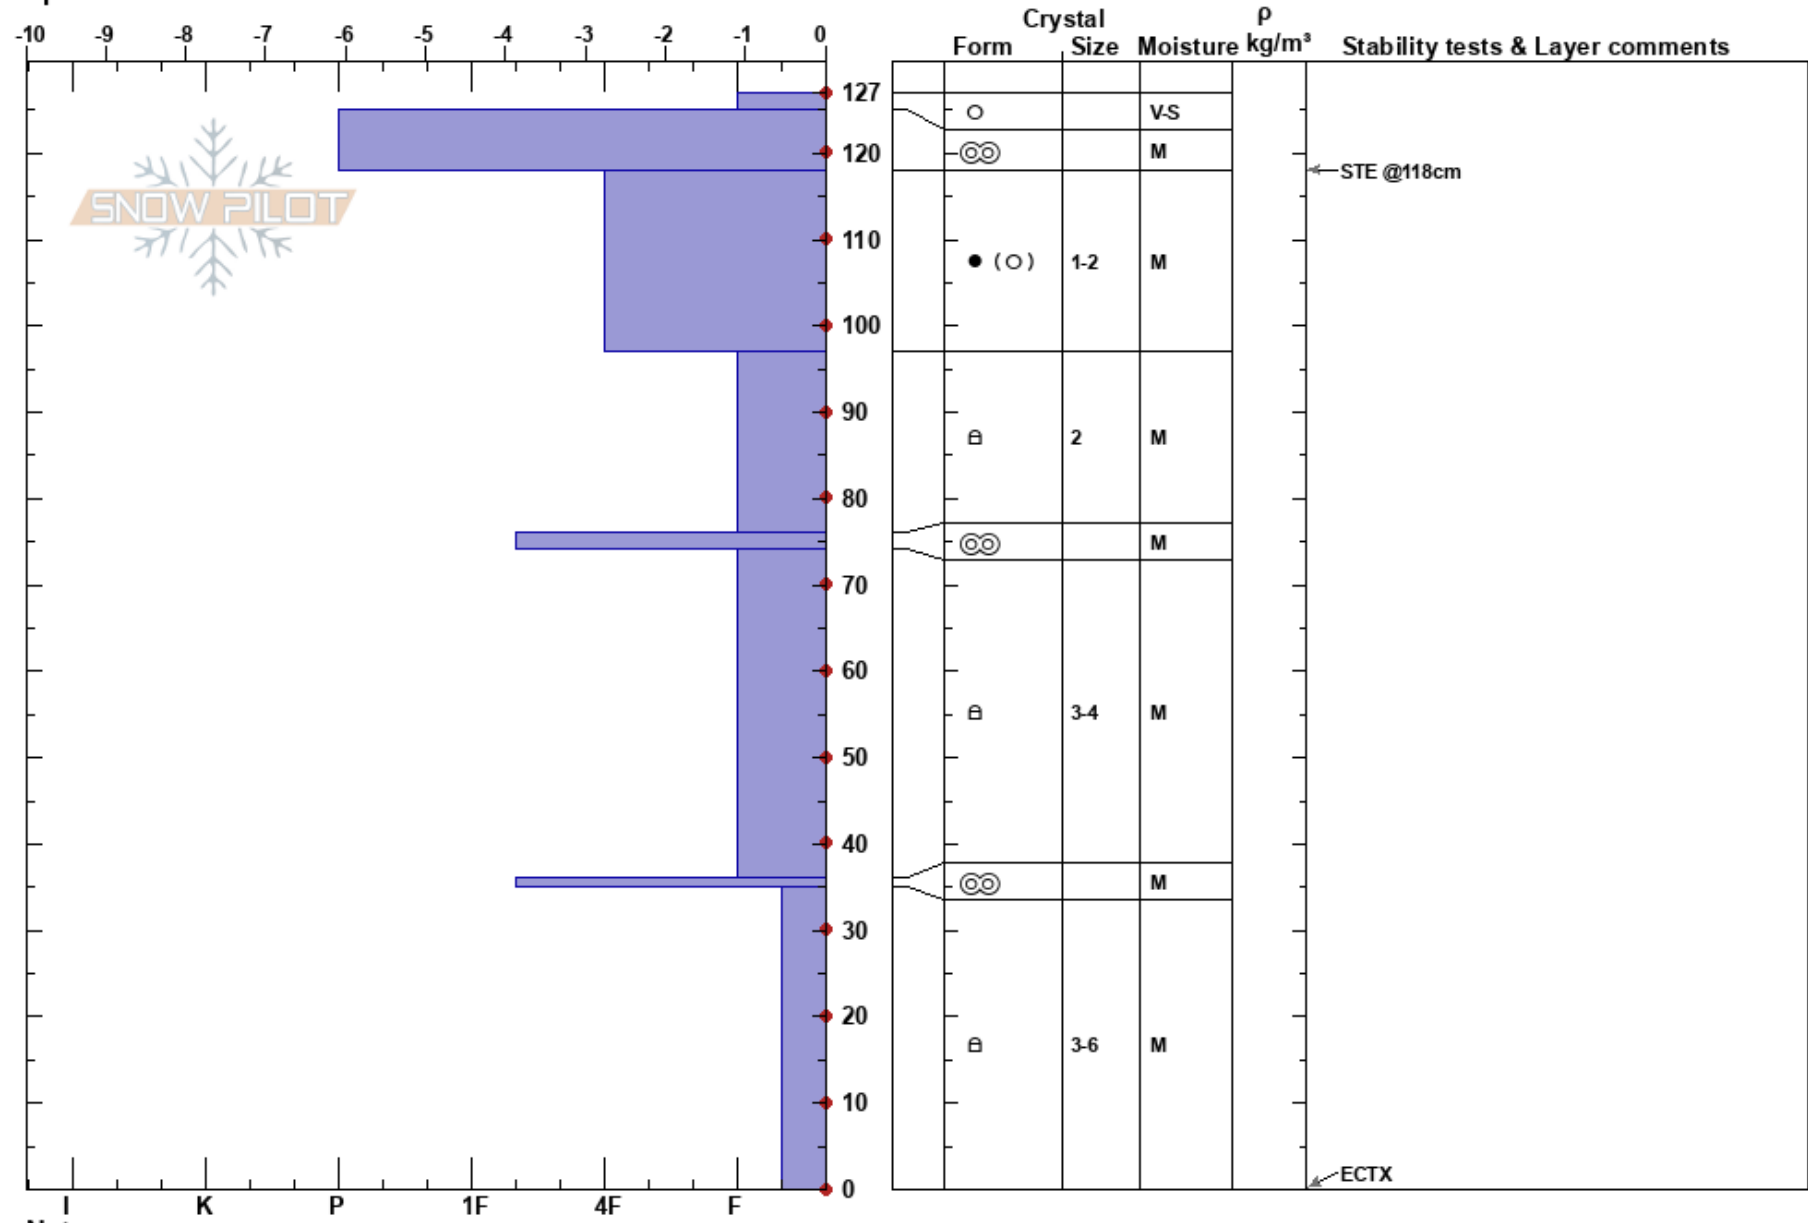

Top of Trap Door  
 Bridger Range  
 MT  
 Elevation: 8375 ft  
 Aspect: 117°  
 Specifics:

Bridger Bowl  
 03/26/2022 - 10:20am  
 Co-ord: 45.80481N, -110.93096W  
 Slope Angle: 34°  
 Wind Loading:

Stability:  
 Air Temperature:  
 Sky Cover: SCT  
 Precipitation: NO  
 Wind: Calm

HS: 127  
 PF: 60  
 Layer Notes:

Notes: Ella