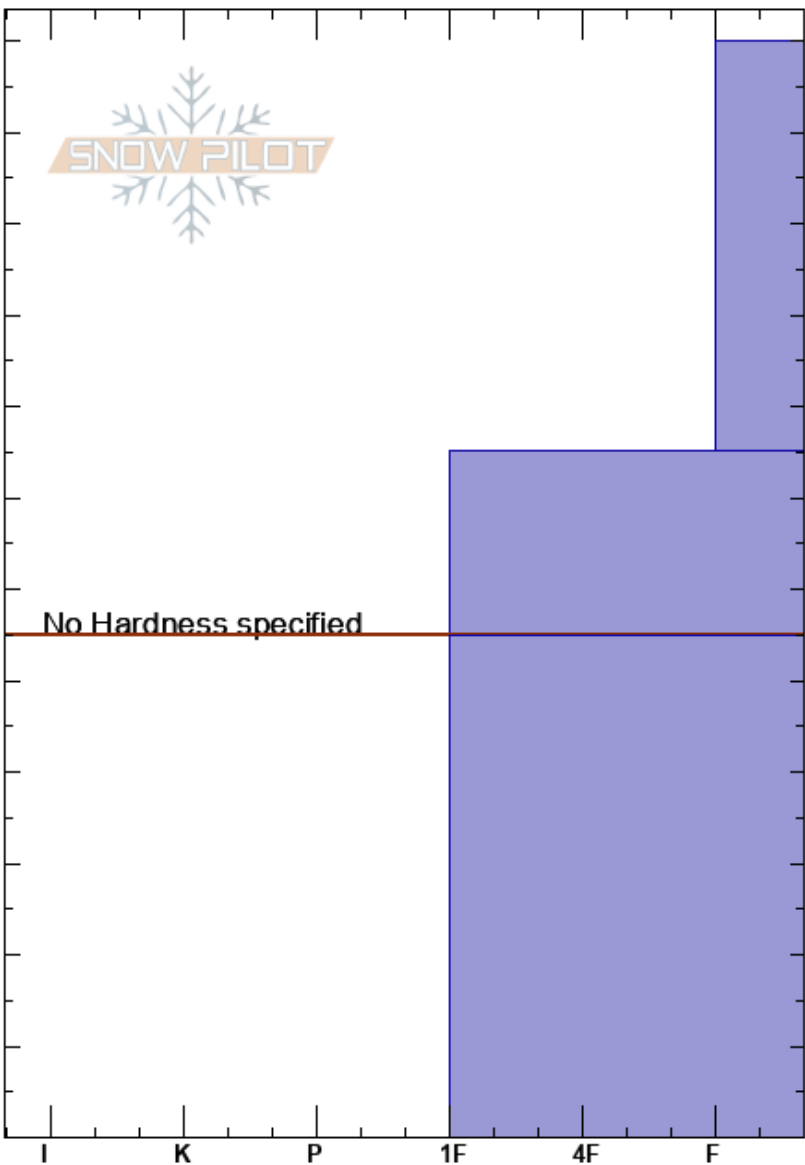

swiss chocolate  
 Tordrillo Range  
 AK  
 Elevation: 3400 ft  
 Aspect: N  
 Specifics:

jake stinson  
 03/26/2022 - 5:00pm  
 Co-ord:  
 Slope Angle: 40°  
 Wind Loading:

Stability:  
 Air Temperature:  
 Sky Cover: FEW  
 Precipitation:  
 Wind:

HS: 120  
 PF: 70  
 55-54.75cm: showed in shear test  
 55-54.75cm: Problematic layer

No Hardness specified

Height (cm)	Crystal		Moisture	$\rho$ kg/m <sup>3</sup>	Stability tests & Layer comments
	Form	Size			
120					
110					
100					
90					
80					
75					
70					
65					
60					
55					55-54.75cm: showed in shear test
50					
40					
30					
20					
10					
0					ECTX quality snowpack