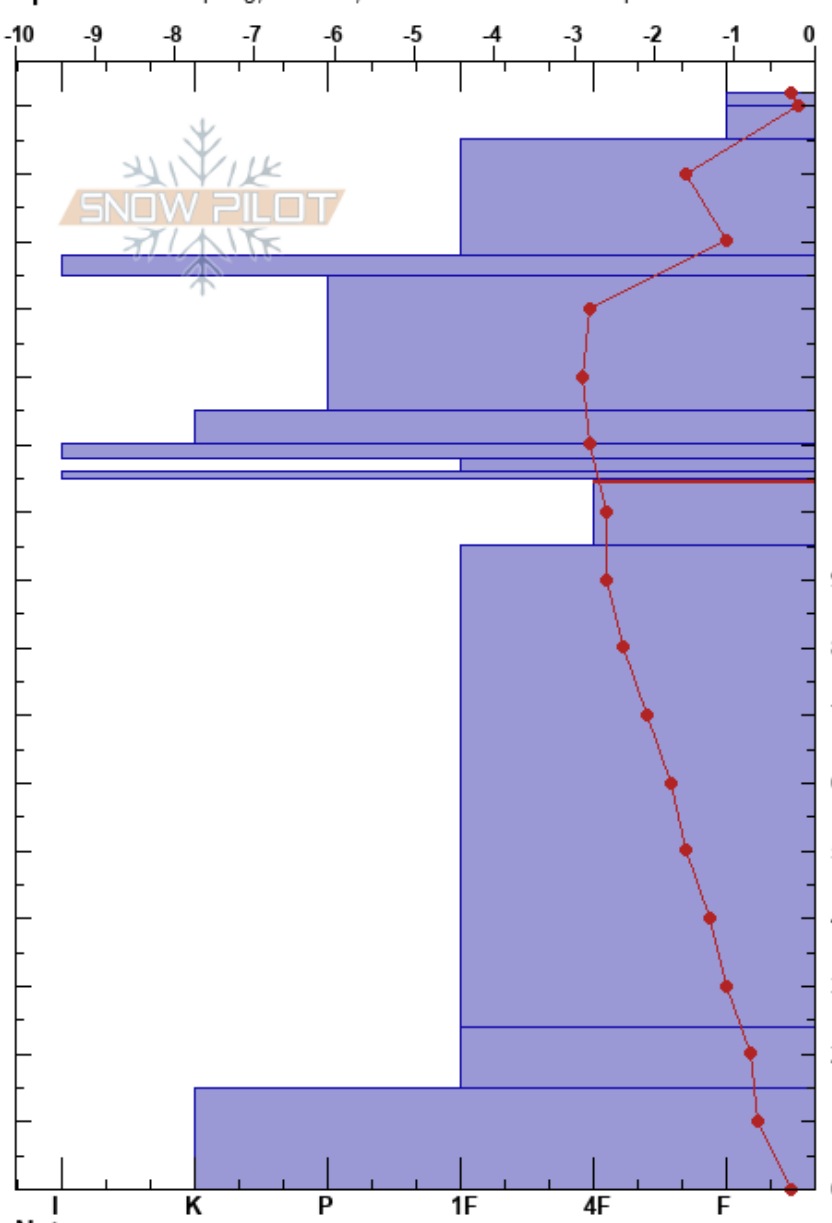

Avy 2 Bonita Mines
 San Juan Range
 CO
Elevation: 11179 ft
Aspect: NW
Specifics: Collapsing, localized; Snowmobile tracks on slope

Carolanne Powers
 03/26/2022 - 2:00pm
Co-ord:
Slope Angle: 22°
Wind Loading: previous

Stability:
Air Temperature: 7°C
Precipitation: NO
Wind: Light Breeze
HS: 162
PF: 50
 105-95cm: Problematic layer

Depth (cm)	Crystal		ρ kg/m ³	Stability tests & Layer comments
	Form	Size		
162	○			
150	•	0.3		
140	⊙			
130	•	0.5		
120	⊙			
110	⊙			
105	⊙			CT28, RP @105cm STH @105cm
100	⊙			
90	⊙			
60	□	1		
20	□	2		
10	□	4		
0				ECTX