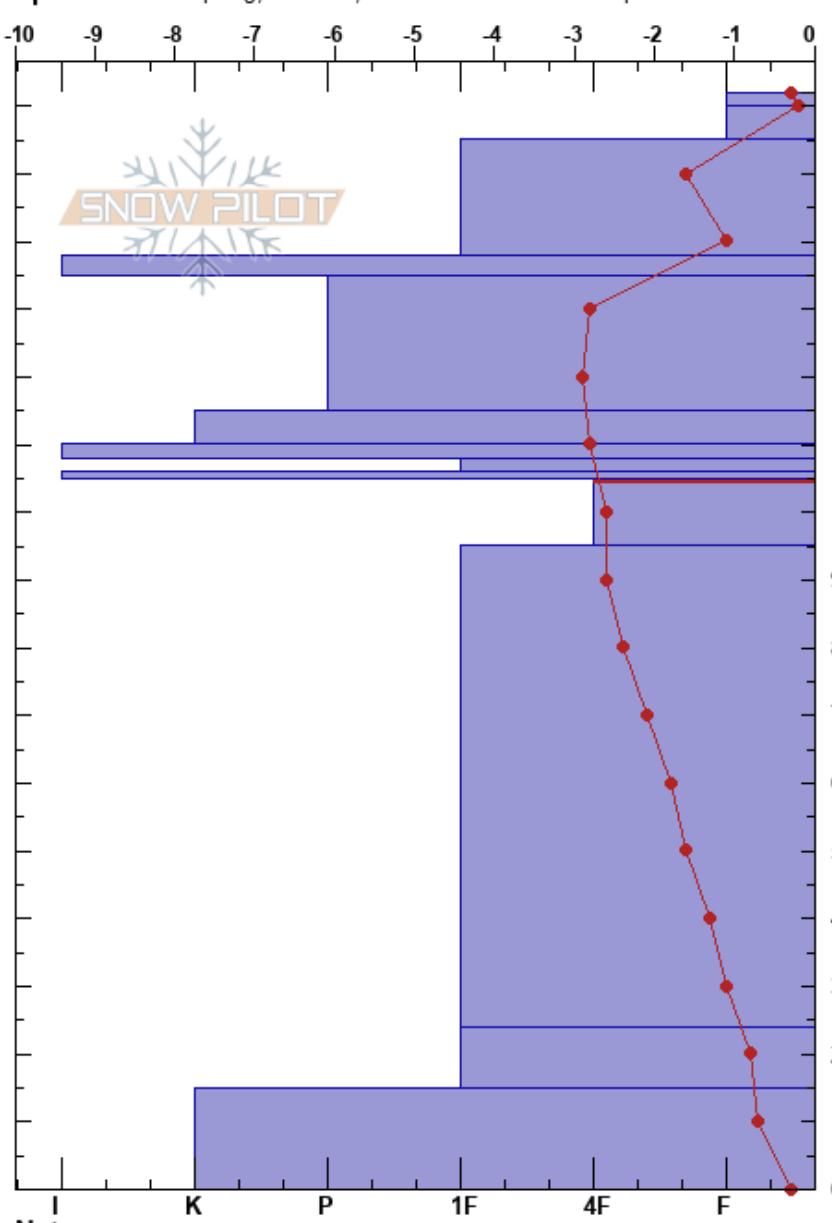

Avy 2 Bonita Mines
 San Juan Range
 CO
Elevation: 11179 ft
Aspect: NW
Specifics: Collapsing, localized; Snowmobile tracks on slope

Carolanne Powers
 03/26/2022 - 2:00pm
Co-ord:
Slope Angle: 22°
Wind Loading: previous

Stability:
Air Temperature: 7°C
Sky Cover: FEW
Precipitation: NO
Wind: Light Breeze

HS: 162
PF: 50 105-95cm: Problematic layer

Depth (cm)	Crystal		Moisture	ρ kg/m ³	Stability tests & Layer comments
	Form	Size			
162	○				
150	•	0.3			
140	⊙⊙				
130	•	0.5			
120	⊙⊙				
110	⊙				
105	⊙⊙				← CT28, RP @105cm
100	⊙⊙				← STH @105cm
90	⊖				
60	□	1			
20	□	2			
10	□	4			
0					← ECTX