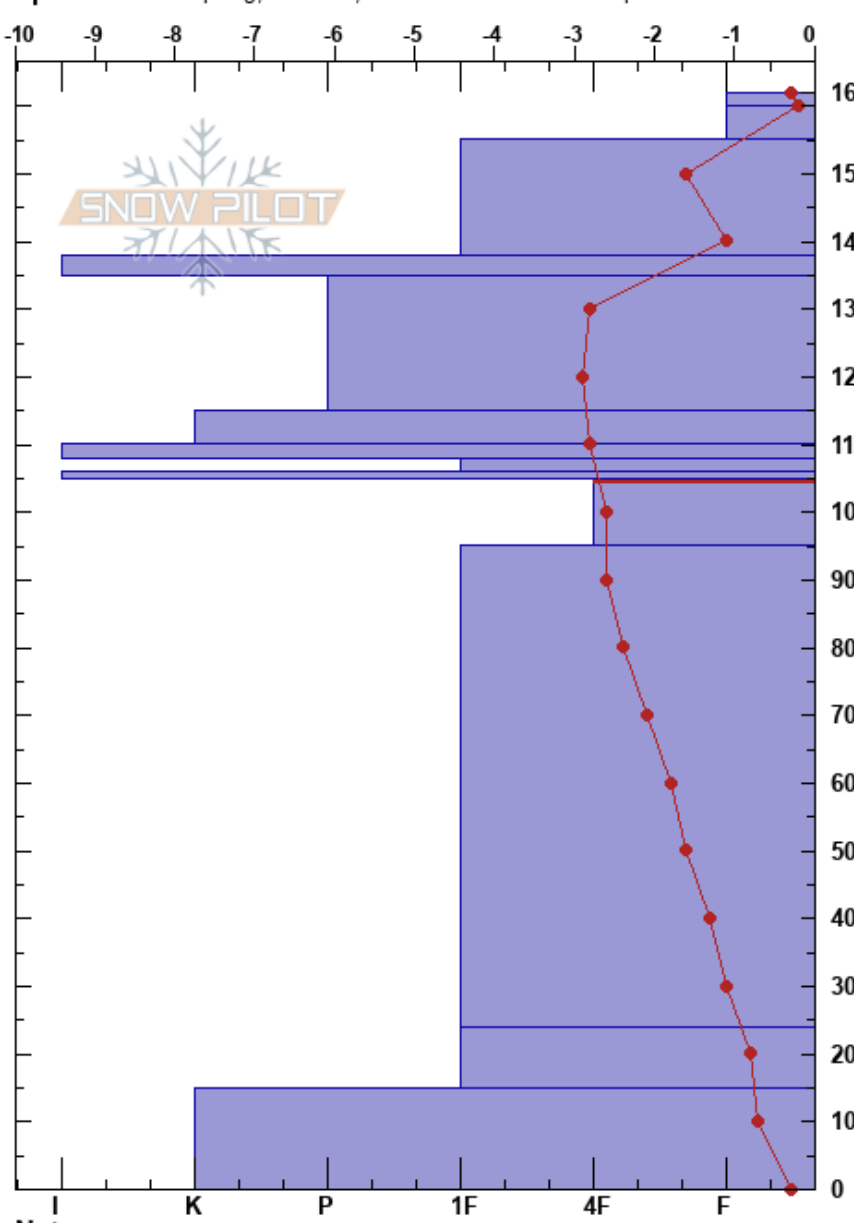

Avy 2 Bonita Mines
 San Juan Range
 CO
 Elevation: 11179 ft
 Aspect: NW
 Specifics: Collapsing, localized; Snowmobile tracks on slope

Carolanne Powers
 03/26/2022 - 2:00pm
 Co-ord:
 Slope Angle: 22°
 Wind Loading: previous

Stability: **HS: 162**
 Air Temperature: 7°C **PF: 50** 105-95cm: Problematic layer
 Sky Cover: FEW
 Precipitation: NO
 Wind: Light Breeze

Depth (cm)	Crystal		Moisture	ρ kg/m ³	Stability tests & Layer comments
	Form	Size			
162	○				
150	•	0.3			
140	⊙				
130	•	0.5			
120	⊙				
110	⊙				
105	⊙				CT28, RP @105cm
100	⊙				STH @105cm
90	⊙				
60	□	1			
20	□	2			
10	□	4			
0					ECTX