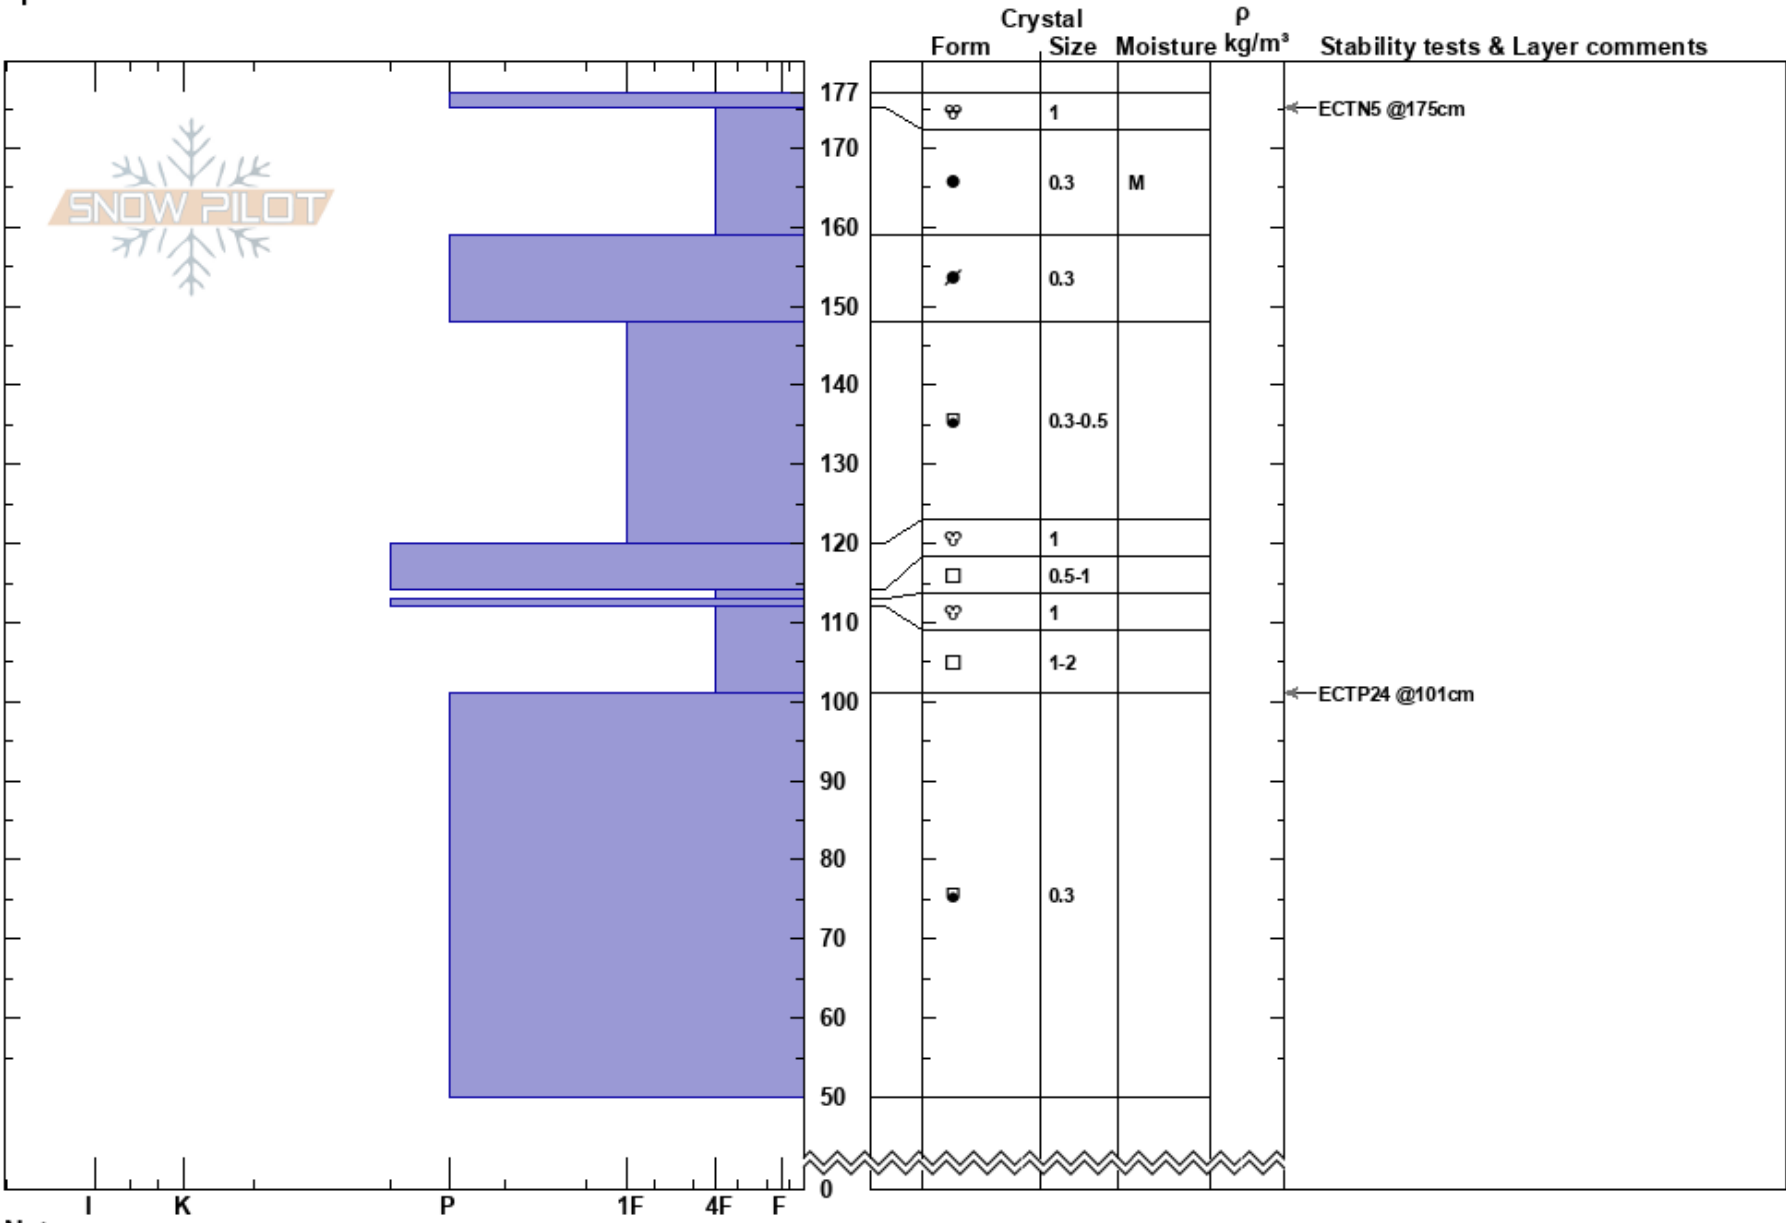

Poplar Creek E NTL  
 Sawatch  
 CO  
**Elevation:**  
**Aspect:**  
**Specifics:**

Jeremiah Primmer  
 03/26/2022 - 2:00pm  
**Co-ord:**  
**Slope Angle:**  
**Wind Loading:** yes

**Stability:**  
**Air Temperature:** 5°C  
**Sky Cover:** SCT  
**Precipitation:** NO  
**Wind:** NW Strong  
**HS:** 177  
**PF:** 1  
**PS:** 1  
**Layer Notes:**  
 112-101cm: Problematic layer