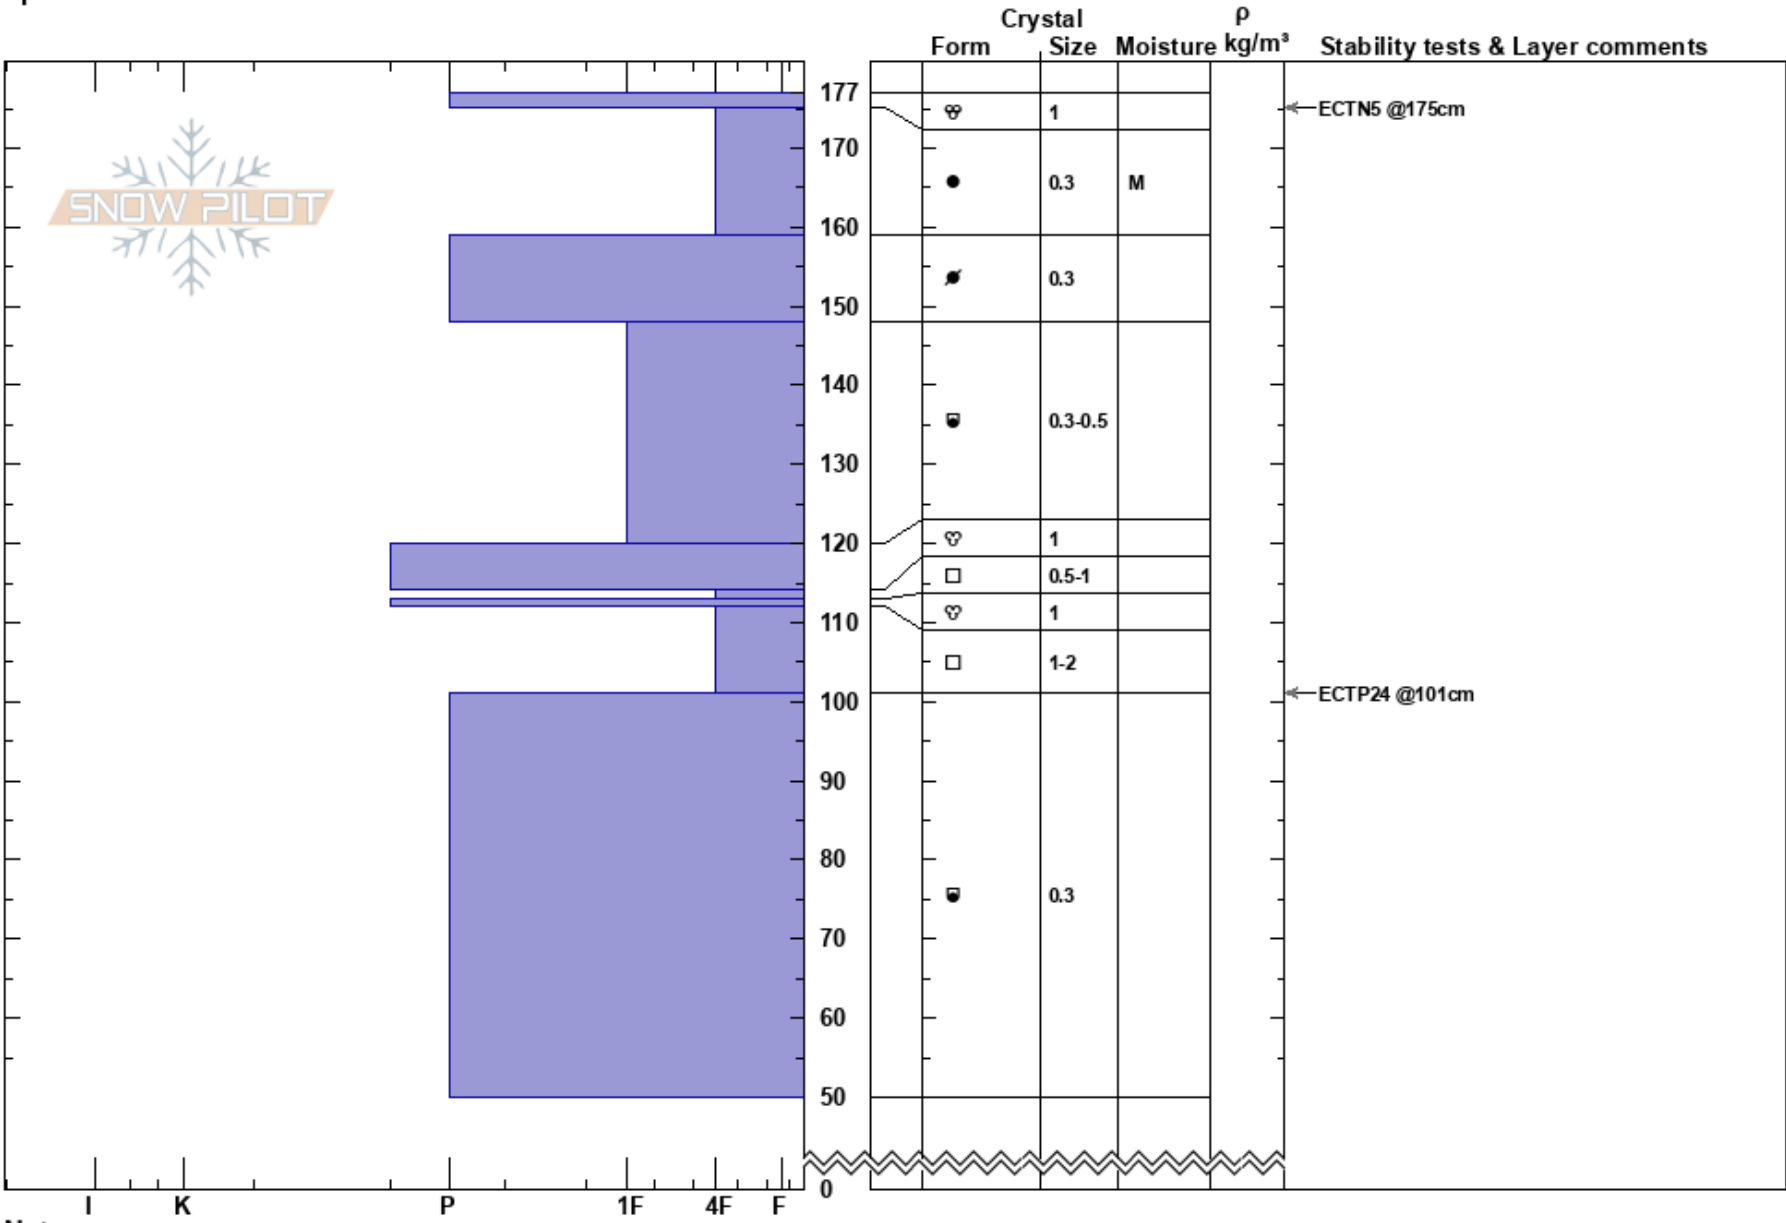

Poplar Creek E NTL
 Sawatch
 CO
 Elevation:
 Aspect:
 Specifics:

Jeremiah Primmer
 03/26/2022 - 2:00pm
 Co-ord:
 Slope Angle:
 Wind Loading: yes

Stability:
 Air Temperature: 5°C
 Sky Cover: SCT
 Precipitation: NO
 Wind: NW Strong

HS: 177
 PF: 1
 PS: 1
 Layer Notes:
 112-101cm: Problematic layer

Notes: