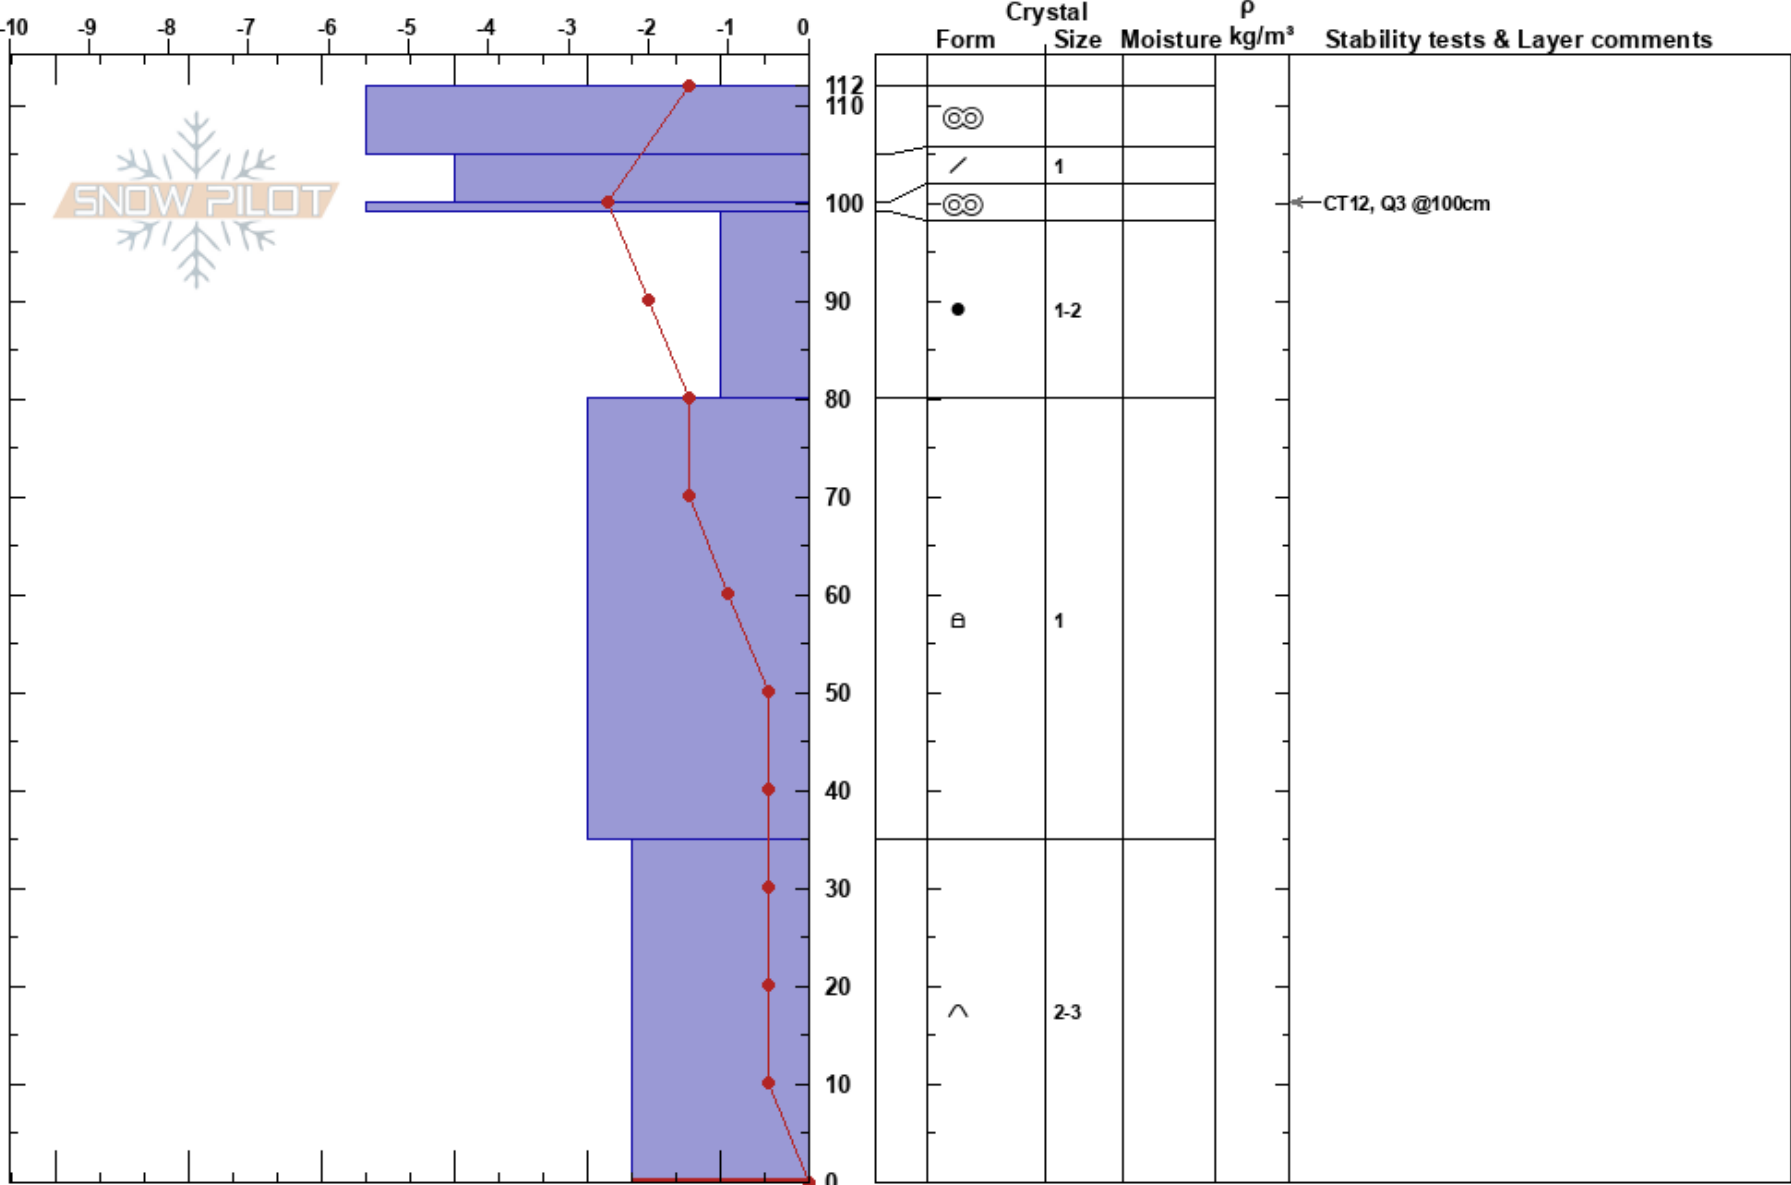

tight squeeze
 Bridger Range
 MT
 Elevation: 8350 ft
 Aspect: 124°

Bridger Bowl
 03/26/2022 - 9:24am
 Co-ord:
 Slope Angle: 31°
 Wind Loading: no

Stability: Fair
 Air Temperature: 3.5°C
 Sky Cover: BKN
 Precipitation: NO
 Wind: Calm

HS: 112
 PF: 8
 35-0cm: Problematic layer

Specifics: Pit dug in a Ski Area; Pit is representative of backcountry; Ski tracks on slope; We skied slope

Notes: Griff