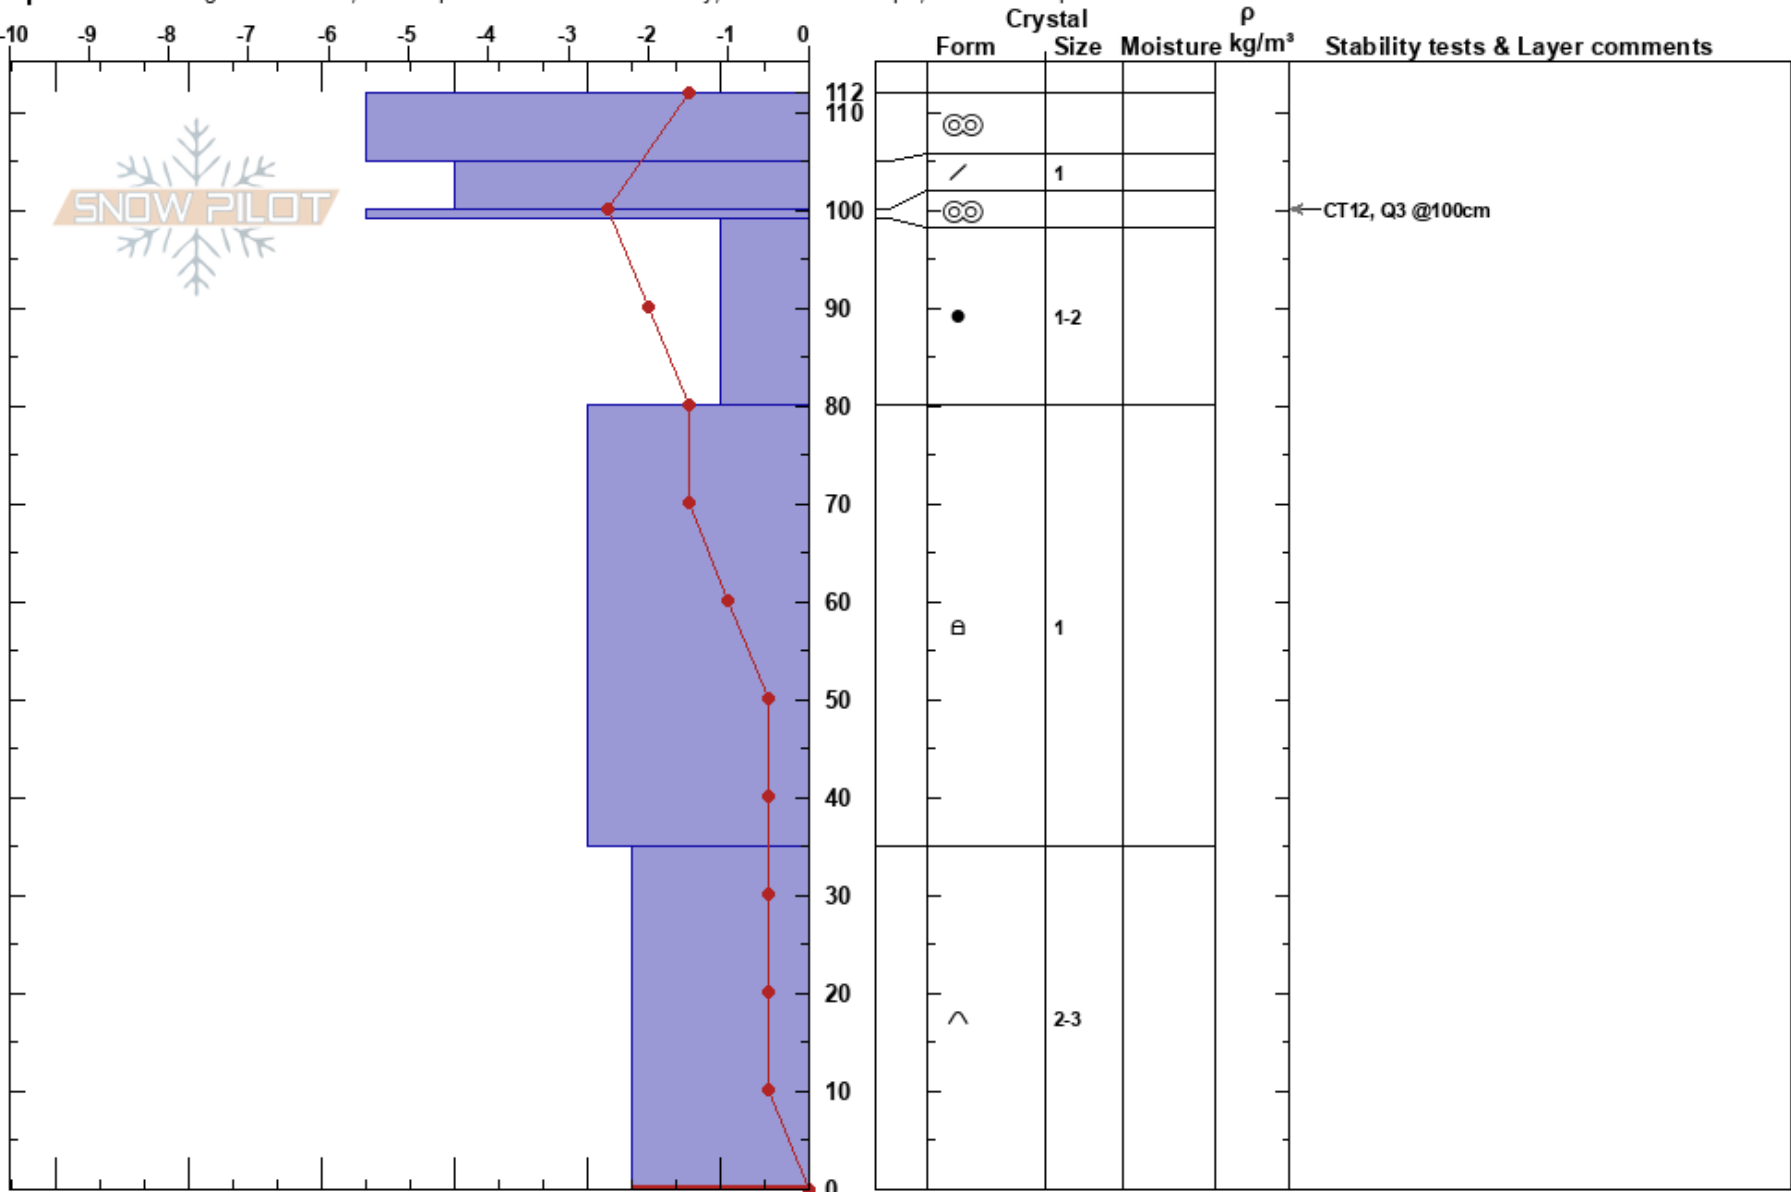

tight squeeze
 Bridger Range
 MT
 Elevation: 8350 ft
 Aspect: 124°

Bridger Bowl
 03/26/2022 - 9:24am
 Co-ord:
 Slope Angle: 31°
 Wind Loading: no

Stability: Fair
 Air Temperature: 3.5°C
 Sky Cover: BKN
 Precipitation: NO
 Wind: Calm

HS: 112
 PF: 8
 35-0cm: Problematic layer

Specifics: Pit dug in a Ski Area; Pit is representative of backcountry; Ski tracks on slope; We skied slope

Notes: Griff