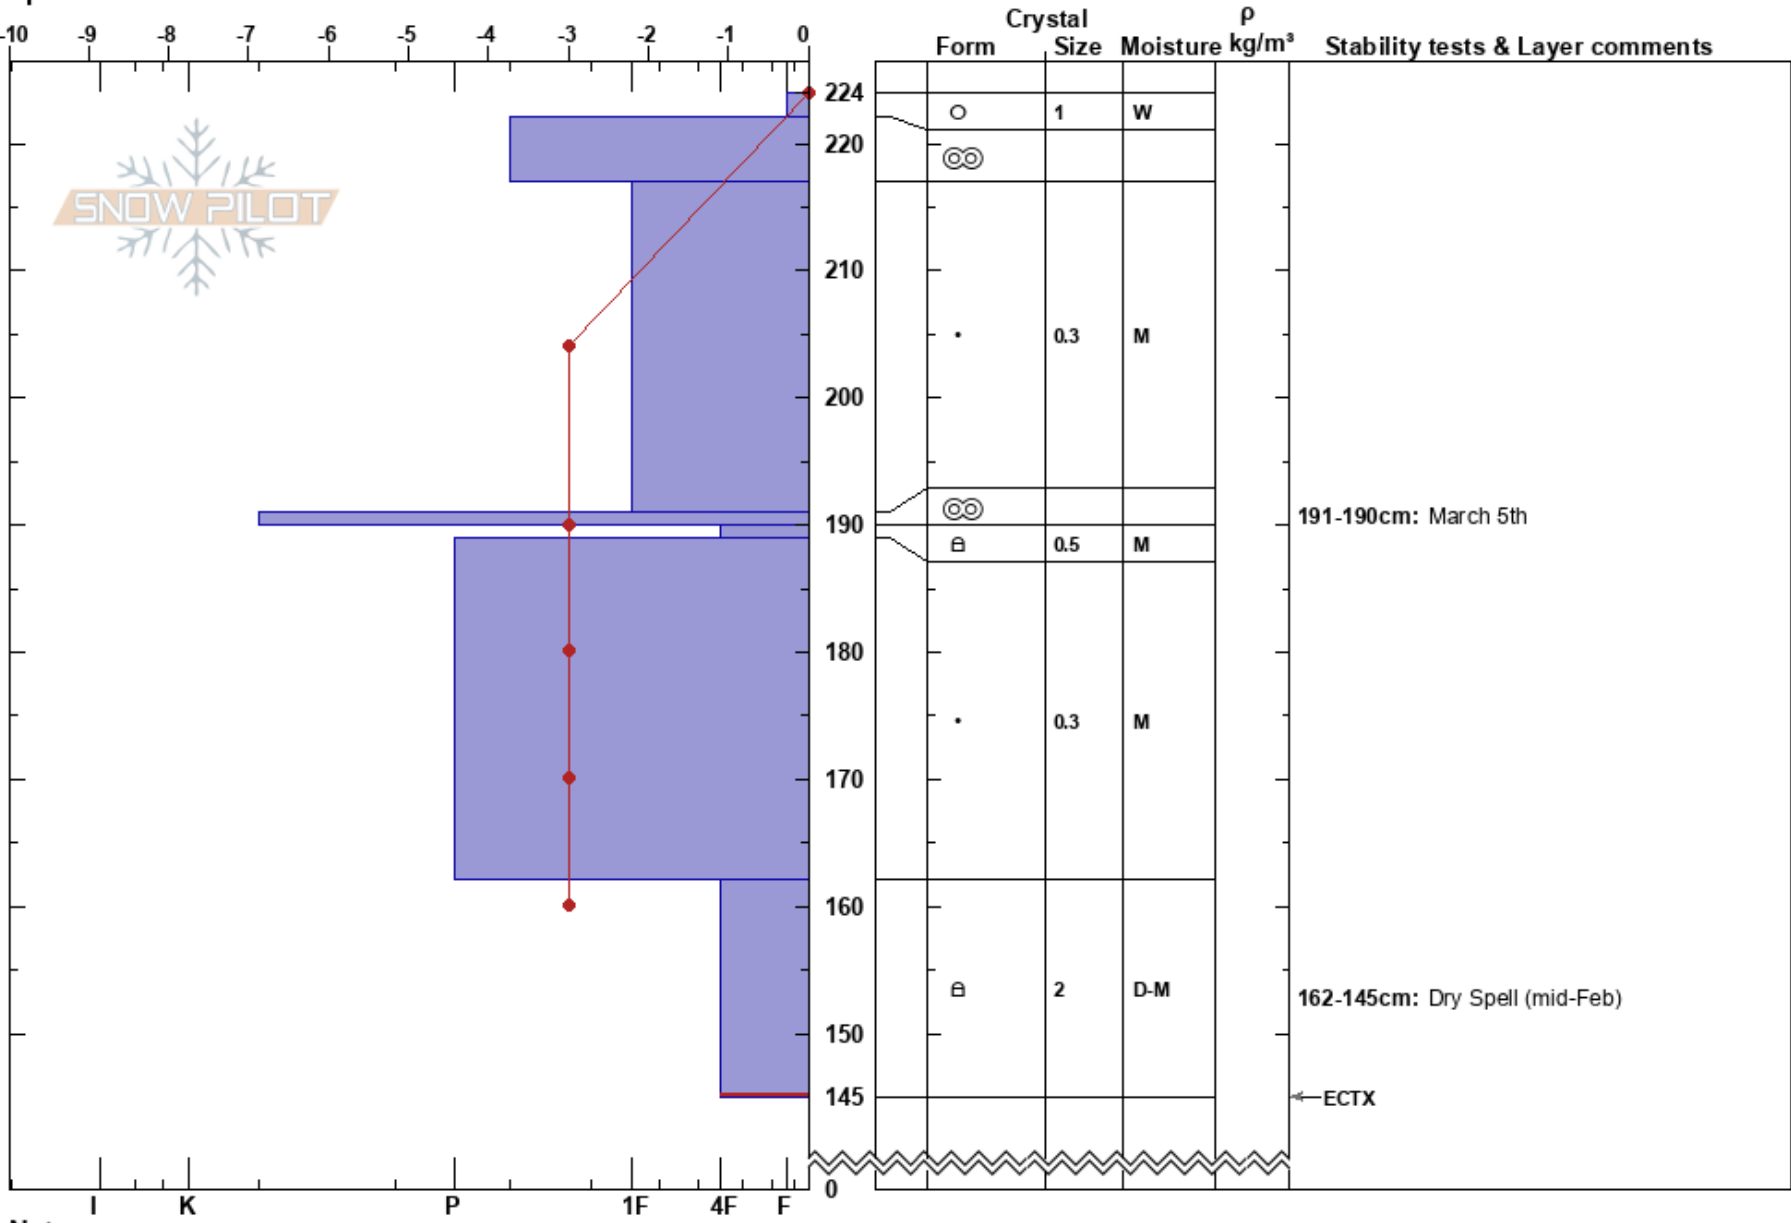

Grand Mesa E Aspect  
 Grand Mesa  
 CO  
 Elevation: 10627 ft  
 Aspect:  
 Specifics:

Brandon Levy  
 03/26/2022 - 10:30am  
 Co-ord: 12S 754417W 4326524N  
 Slope Angle:  
 Wind Loading:

Stability:  
 Air Temperature:  
 Sky Cover:  
 Precipitation:  
 Wind:

HS:224  
 PF: 15  
 191-190cm: March 5th  
 162-145cm: Dry Spell (mid-Feb)  
 162-145cm: Problematic layer

Notes: