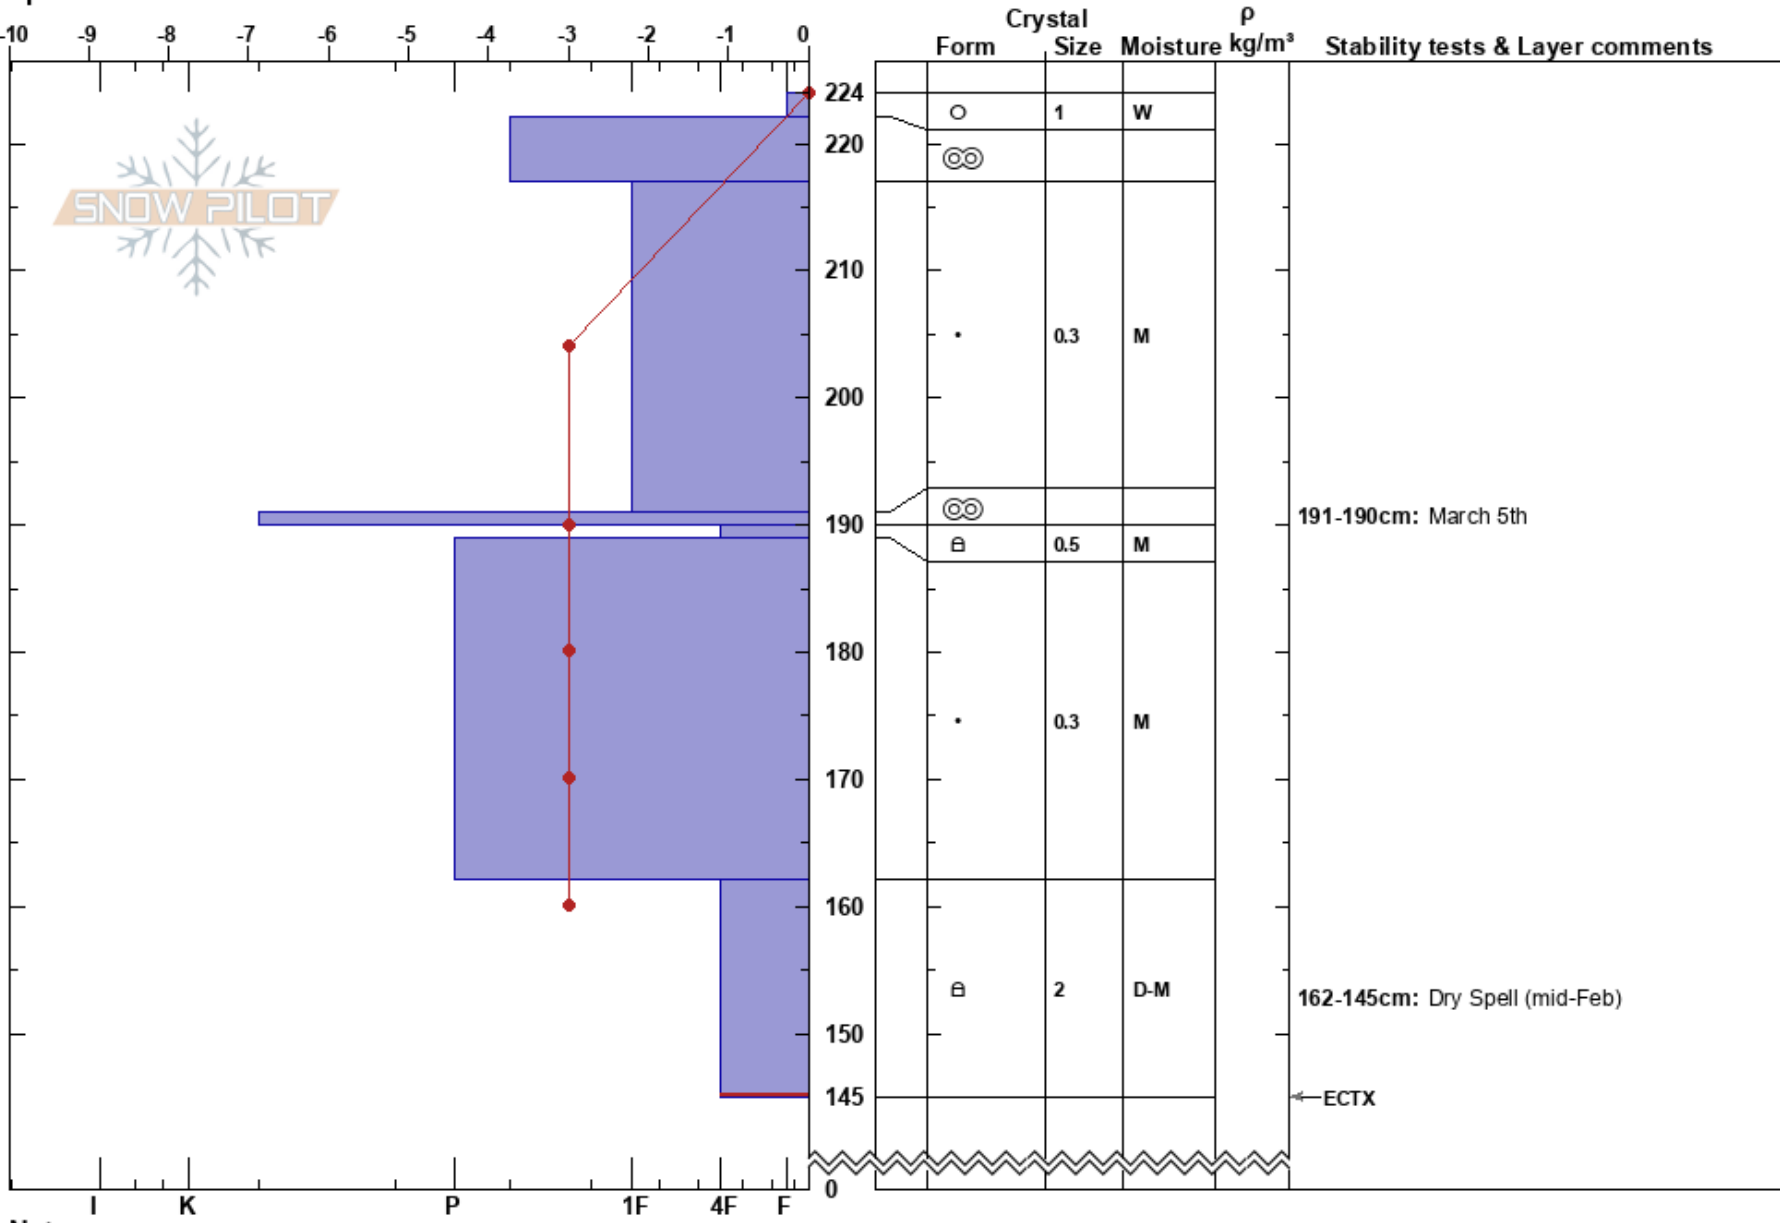

Grand Mesa E Aspect  
 Grand Mesa  
 CO  
 Elevation: 10627 ft  
 Aspect:  
 Specifics:

Brandon Levy  
 03/26/2022 - 10:30am  
 Co-ord: 12S 754417W 4326524N  
 Slope Angle:  
 Wind Loading:

Stability:  
 Air Temperature:  
 Sky Cover:  
 Precipitation:  
 Wind:

HS:224  
 PF: 15  
 191-190cm: March 5th  
 162-145cm: Dry Spell (mid-Feb)  
 162-145cm: Problematic layer

Notes: