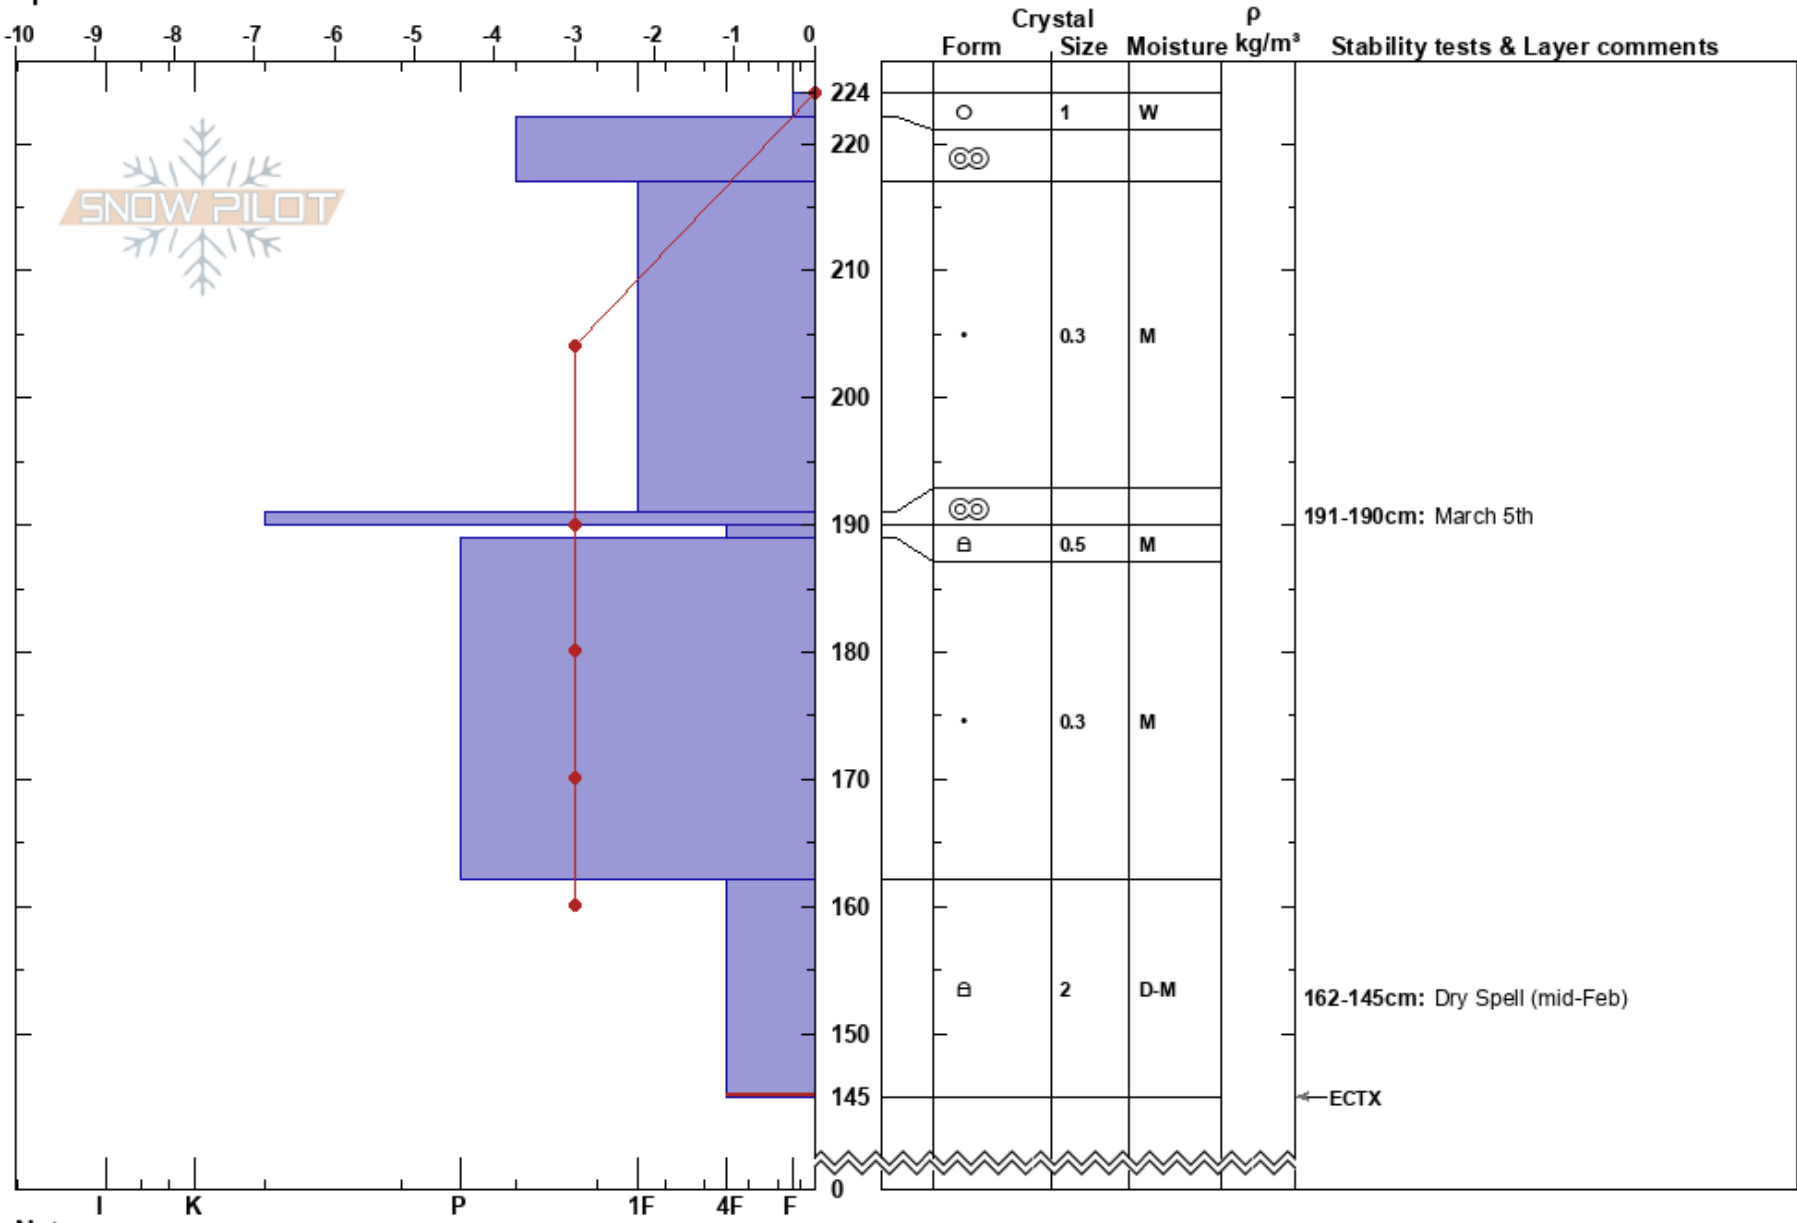

Grand Mesa E Aspect
 Grand Mesa
 CO
 Elevation: 10627 ft
 Aspect:
 Specifics:

Brandon Levy
 03/26/2022 - 10:30am
 Co-ord: 12S 754417W 4326524N
 Slope Angle:
 Wind Loading:

Stability:
 Air Temperature:
 Sky Cover:
 Precipitation:
 Wind:

HS:224
 PF: 15
 191-190cm: March 5th
 162-145cm: Dry Spell (mid-Feb)
 162-145cm: Problematic layer

Notes: