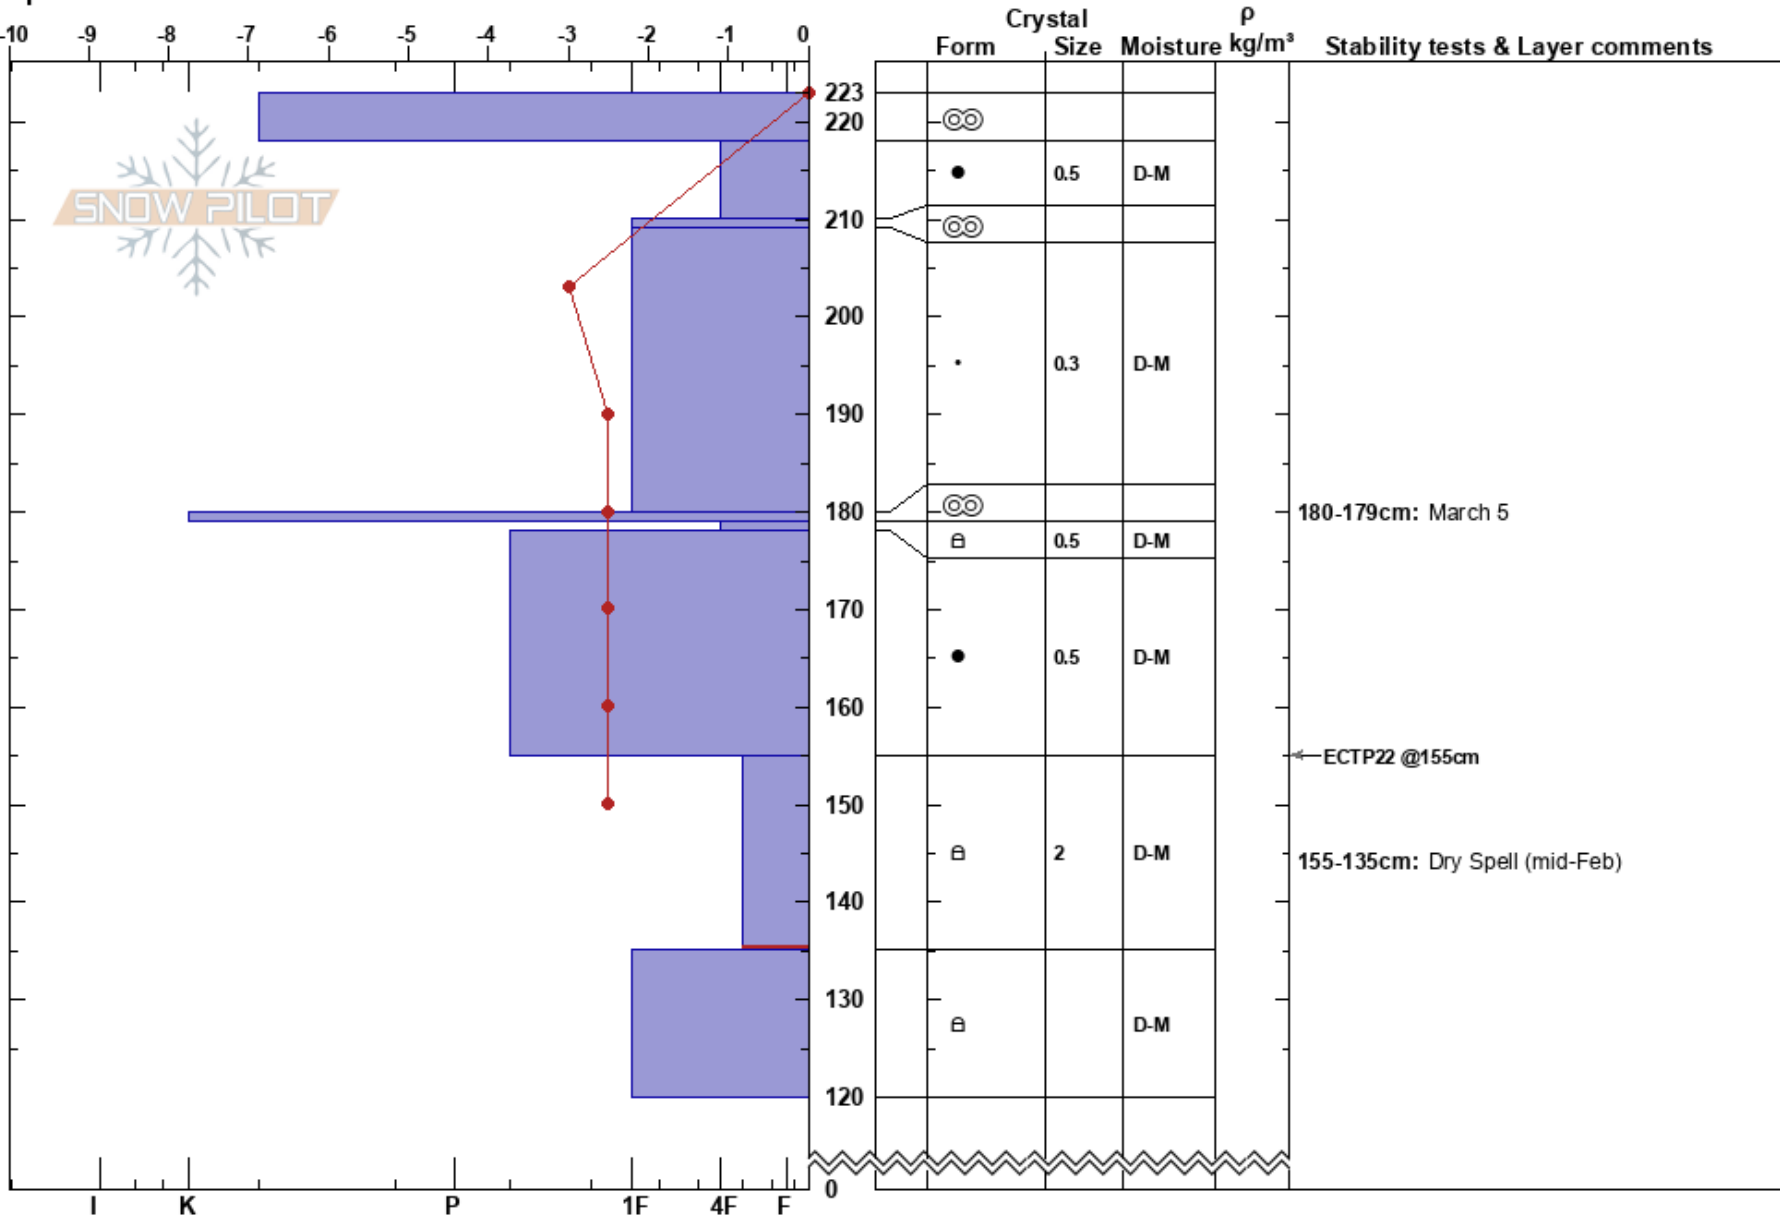

Grand Mesa W Aspect  
 Elevation: 10639 ft  
 Aspect: 270°  
 Specifics:

Brandon Levy  
 03/26/2022 - 10:00am  
 Co-ord: 12S 7544 19W 4326504N  
 Slope Angle:  
 Wind Loading:

Stability:  
 Air Temperature:  
 Sky Cover:  
 Precipitation:  
 Wind:

HS:223  
 PS: 0  
 180-179cm: March 5  
 155-135cm: Dry Spell (mid-Feb)  
 155-135cm: Problematic layer

Notes: