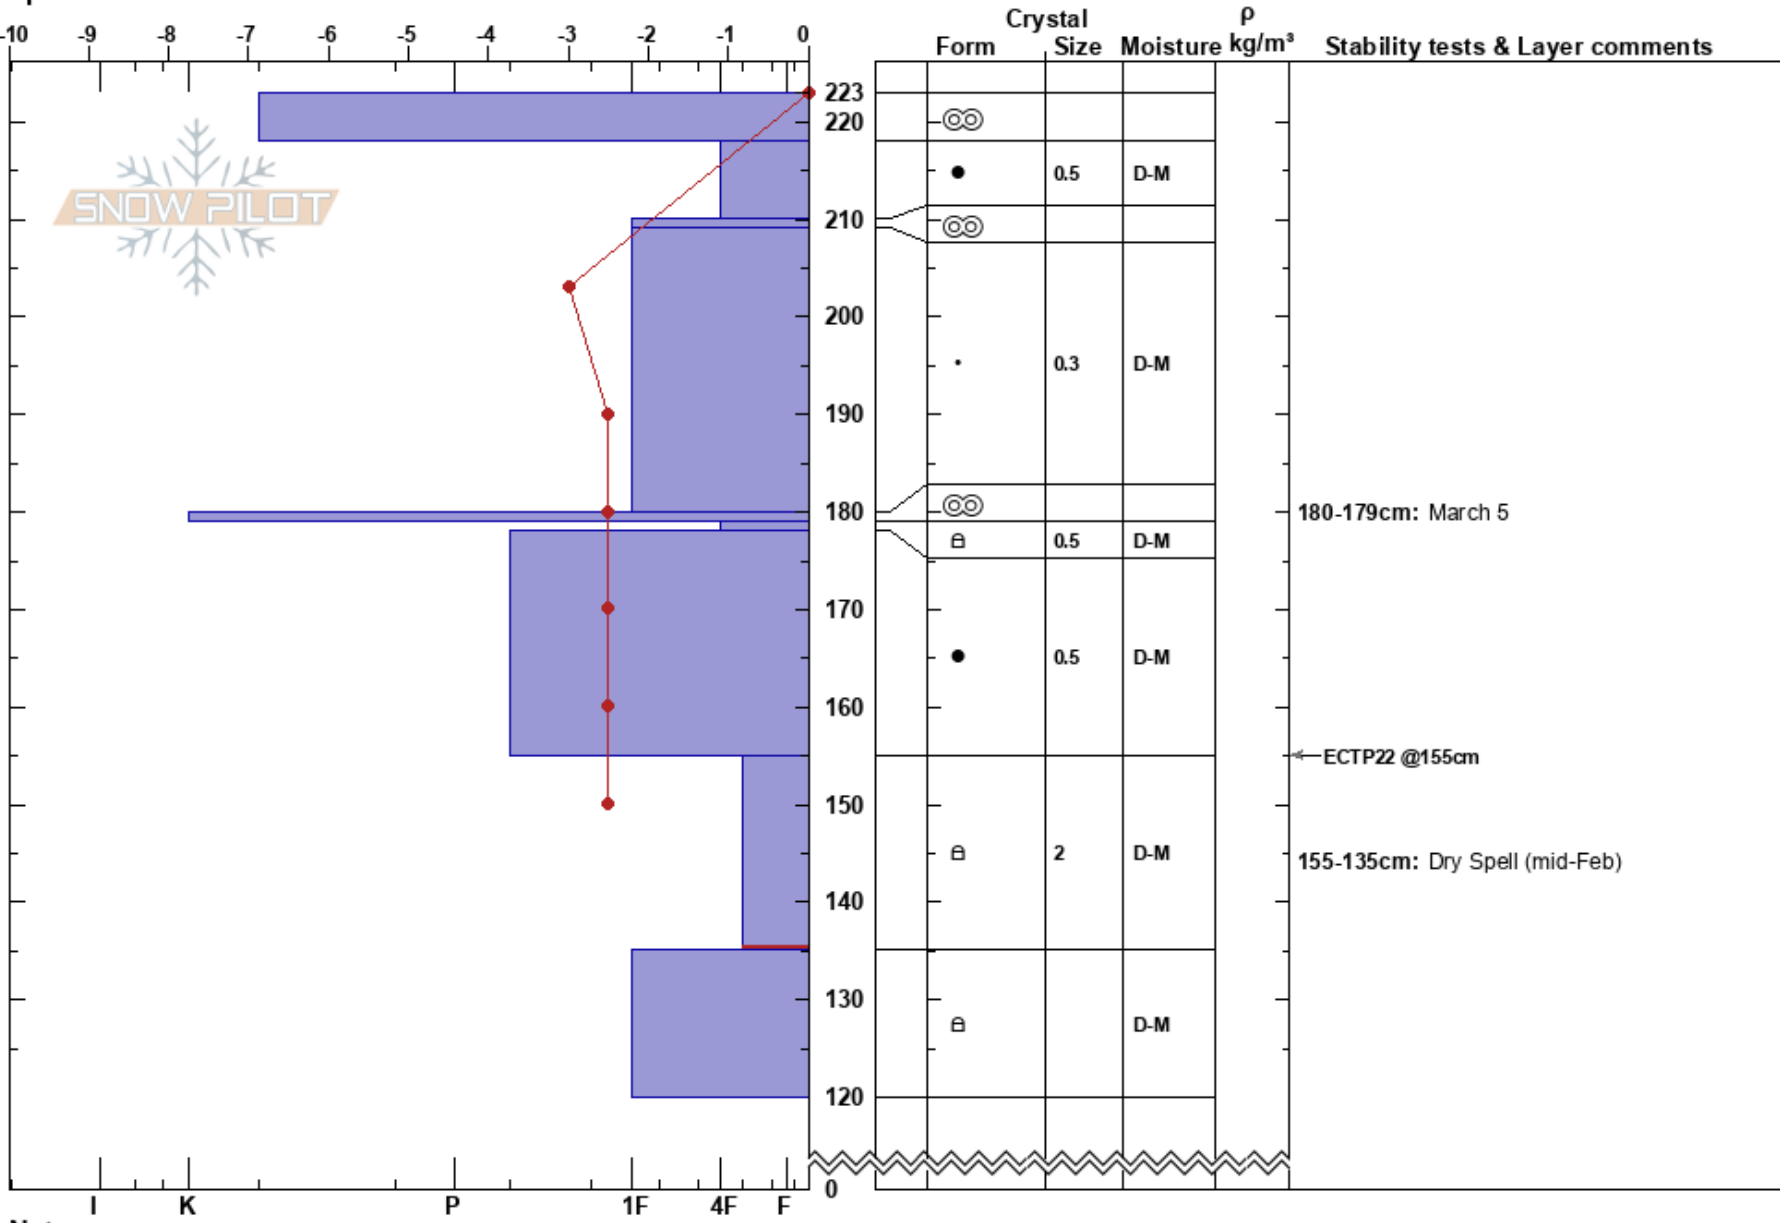

Grand Mesa W Aspect  
 Elevation: 10639 ft  
 Aspect: 270°  
 Specifics:

Brandon Levy  
 03/26/2022 - 10:00am  
 Co-ord: 12S 7544 19W 4326504N  
 Slope Angle:  
 Wind Loading:

Stability:  
 Air Temperature:  
 Sky Cover:  
 Precipitation:  
 Wind:

HS:223  
 PS: 0  
 180-179cm: March 5  
 155-135cm: Dry Spell (mid-Feb)  
 155-135cm: Problematic layer

Notes: