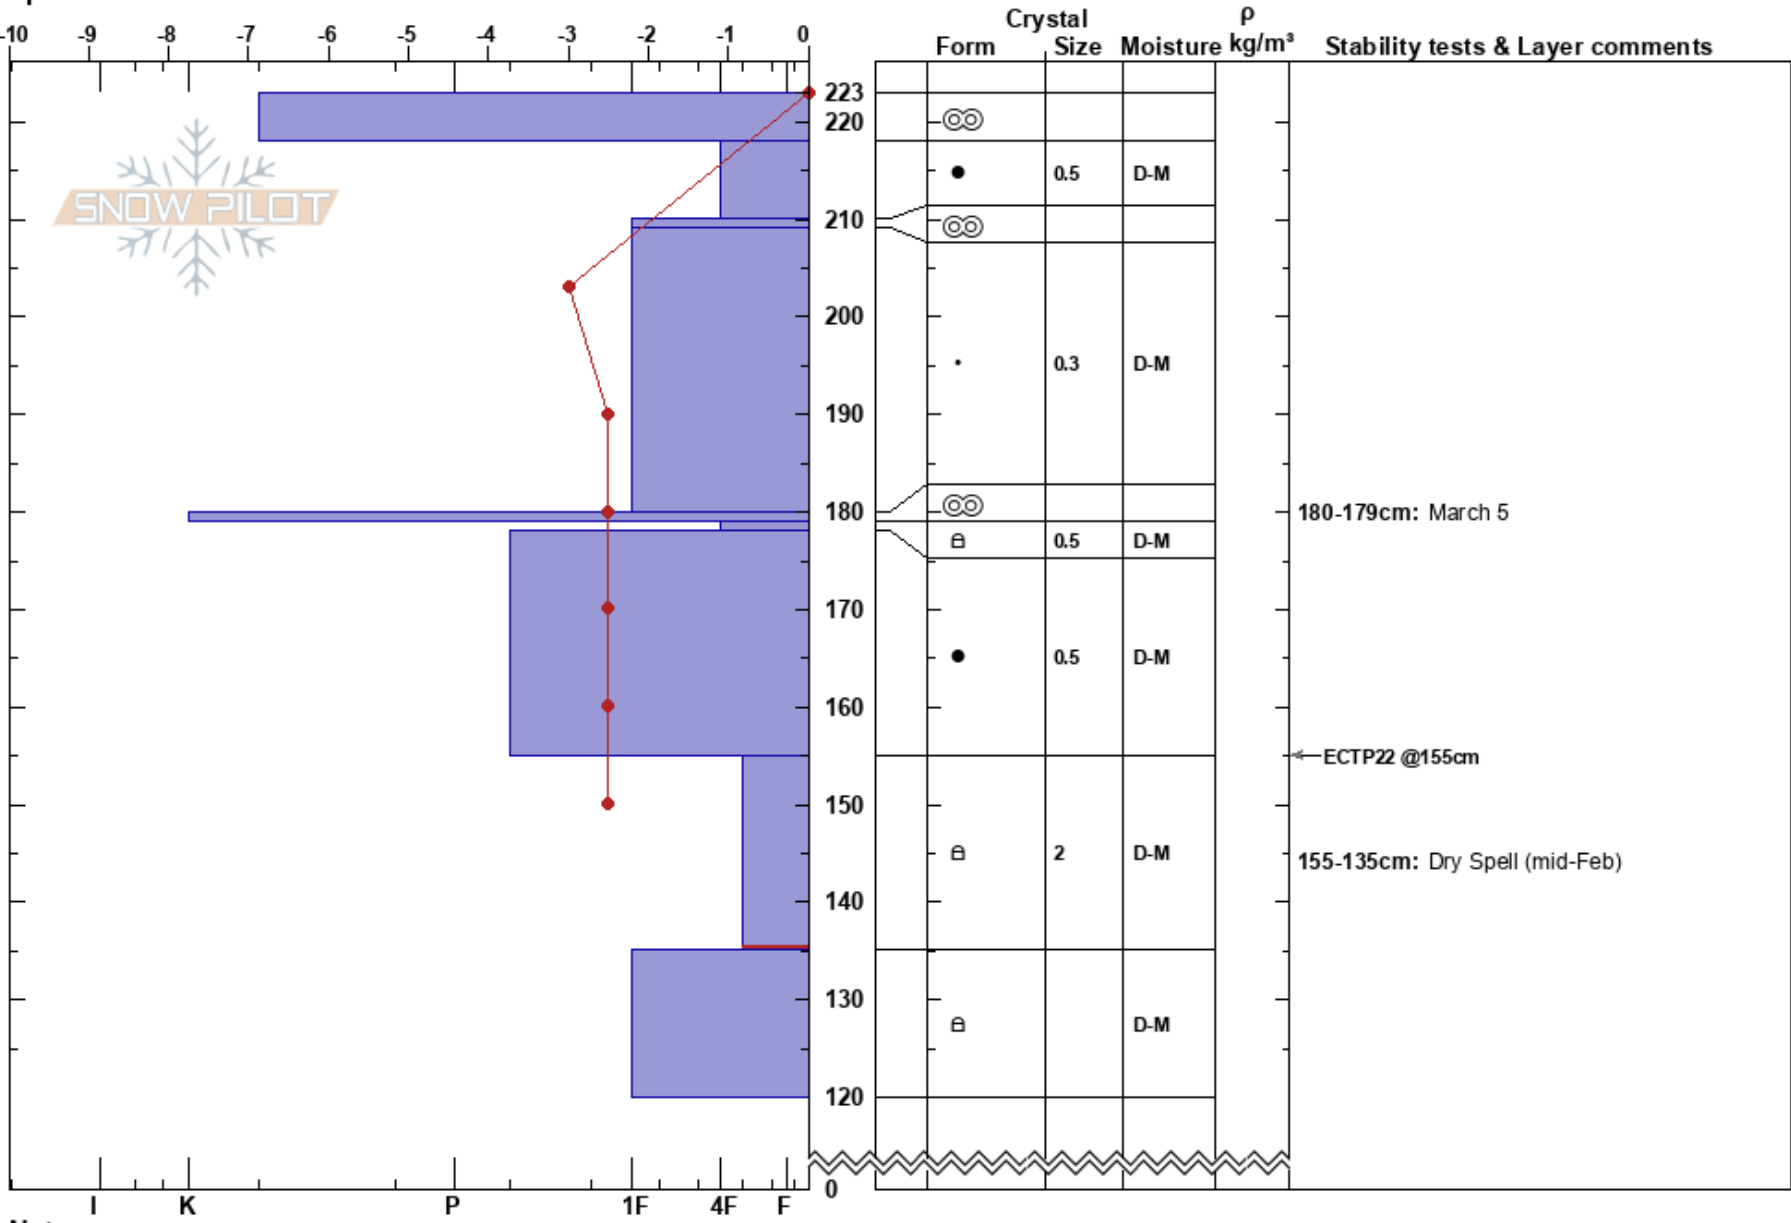

Grand Mesa W Aspect
 Elevation: 10639 ft
 Aspect: 270°
 Specifics:

Brandon Levy
 03/26/2022 - 10:00am
 Co-ord: 12S 7544 19W 4326504N
 Slope Angle:
 Wind Loading:

Stability:
 Air Temperature:
 Sky Cover:
 Precipitation:
 Wind:

HS:223
 PS: 0
 180-179cm: March 5
 155-135cm: Dry Spell (mid-Feb)
 155-135cm: Problematic layer

Notes: