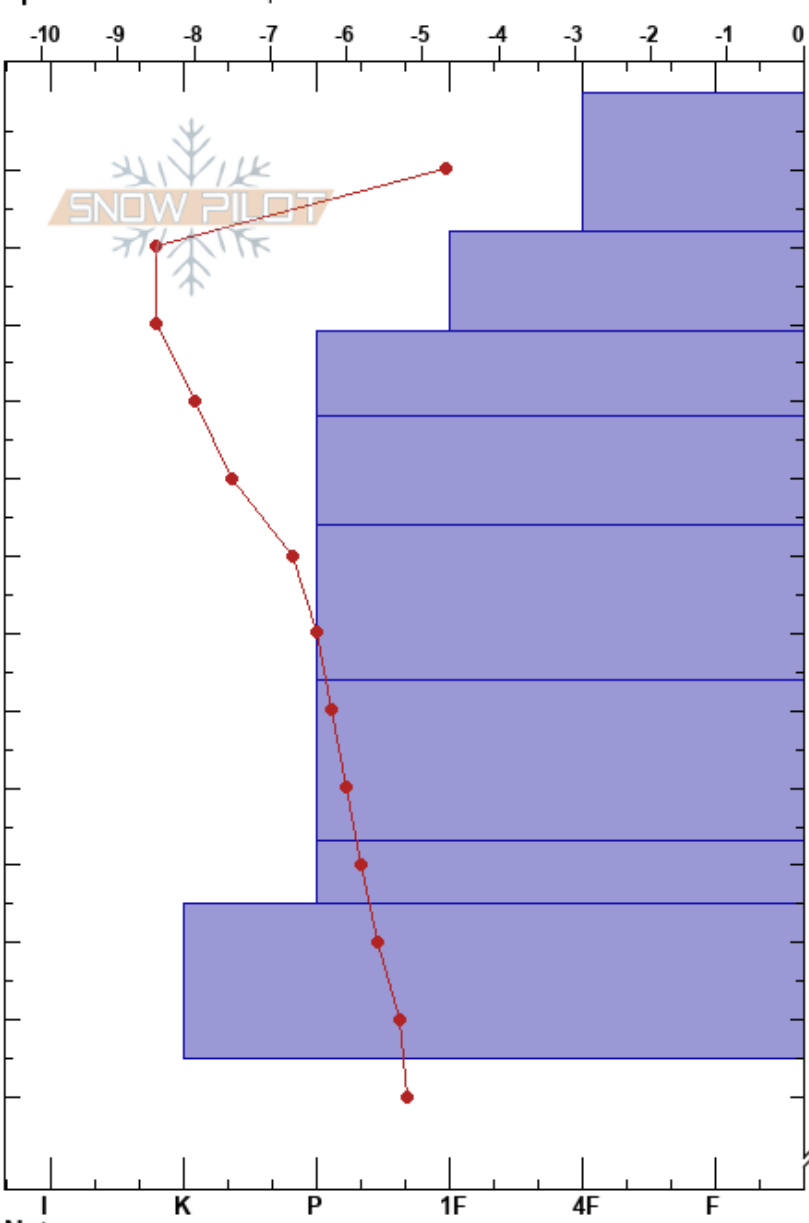

Eggnerjoch Back Side

Kevin Hinni
25/03/2022 - 14:17

Stability: Good
Air Temperature: 2.3°C

HS:233
PF: 2

Layer Notes:

Switzerland
Elevation: 3008 m
Aspect: NE
Specifics: We skied slope

Co-ord: 46.06624N, 7.92661W
Slope Angle: 5°
Wind Loading:

Sky Cover: CLR
Precipitation: NO
Wind: E Light Breeze

Form	Crystal Size	Moisture	ρ kg/m ³	Stability tests & Layer comments
•	2	M		
○	1	D		
○	0.5	D		
○	0.5	D		
○	1	D		
○	0.5	D		
○	1	D		
○	1	D		

Notes: