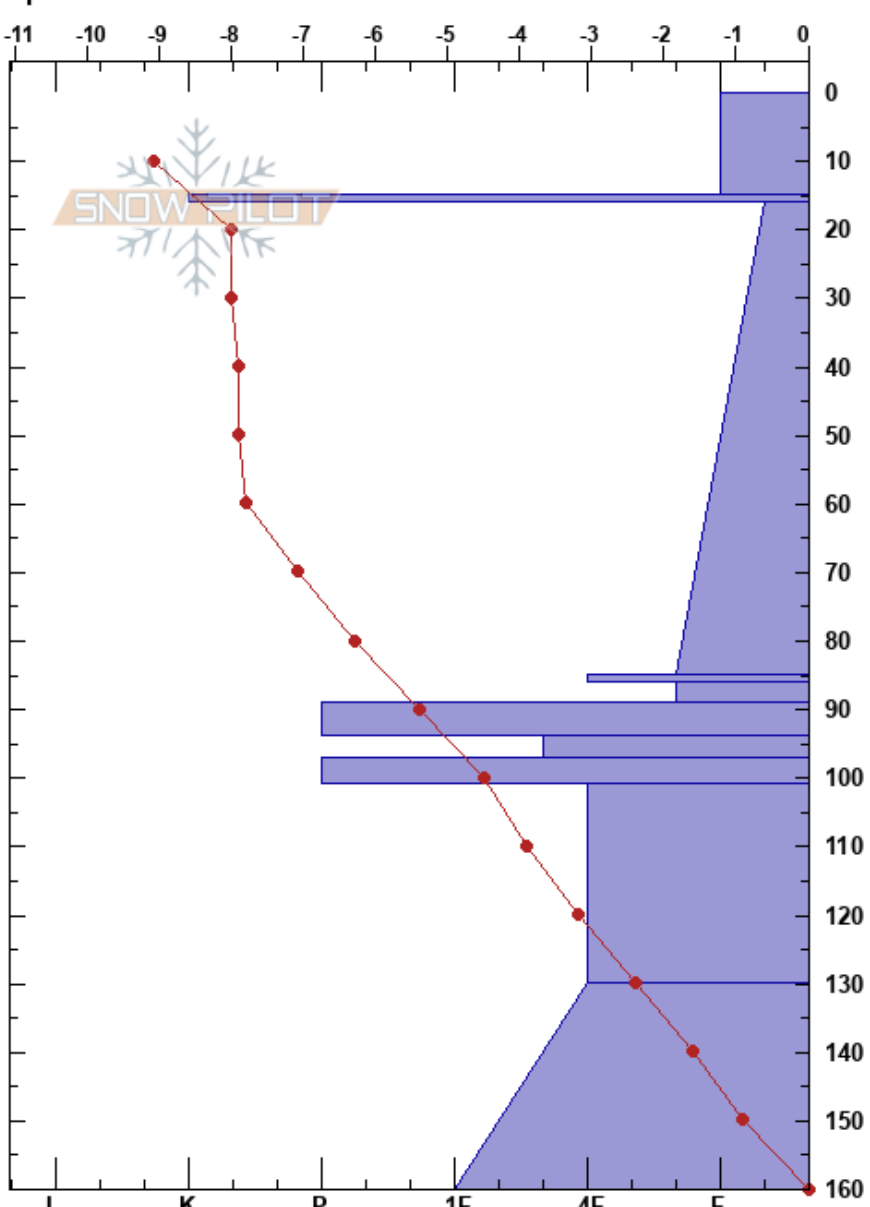

Viper  
 Monashee  
 BC  
 Elevation: 1854 m  
 Aspect:  
 Specifics:

Mustang Powder  
 09/01/2020 - 14:00  
 Co-ord: 11U 401802W 5657097N  
 Slope Angle:  
 Wind Loading:

Stability: **HS: 160**  
 Air Temperature: -8.9°C PF: 65 94-97cm: Problematic layer  
 Sky Cover: BKN  
 Precipitation: NO  
 Wind: Calm

Depth (cm)	Crystal		Moisture	$\rho$ kg/m <sup>3</sup>	Stability tests & Layer comments
	Form	Size			
0 - 10	+	1.5			
10 - 20	+	2	D		
20 - 50	■		D		
50 - 80	/	2	D		
80 - 85	V	5	D		
85 - 90	□	0.5 (2)	D		← CT30, SP @85cm SH sz 5-7
90 - 95	□	0.5	D		
95 - 100	□	0.5	D		
100 - 105	□	0.5	D		
105 - 120	□	2	D		
120 - 150	□	1-2	D		
150 - 160					← ECTX